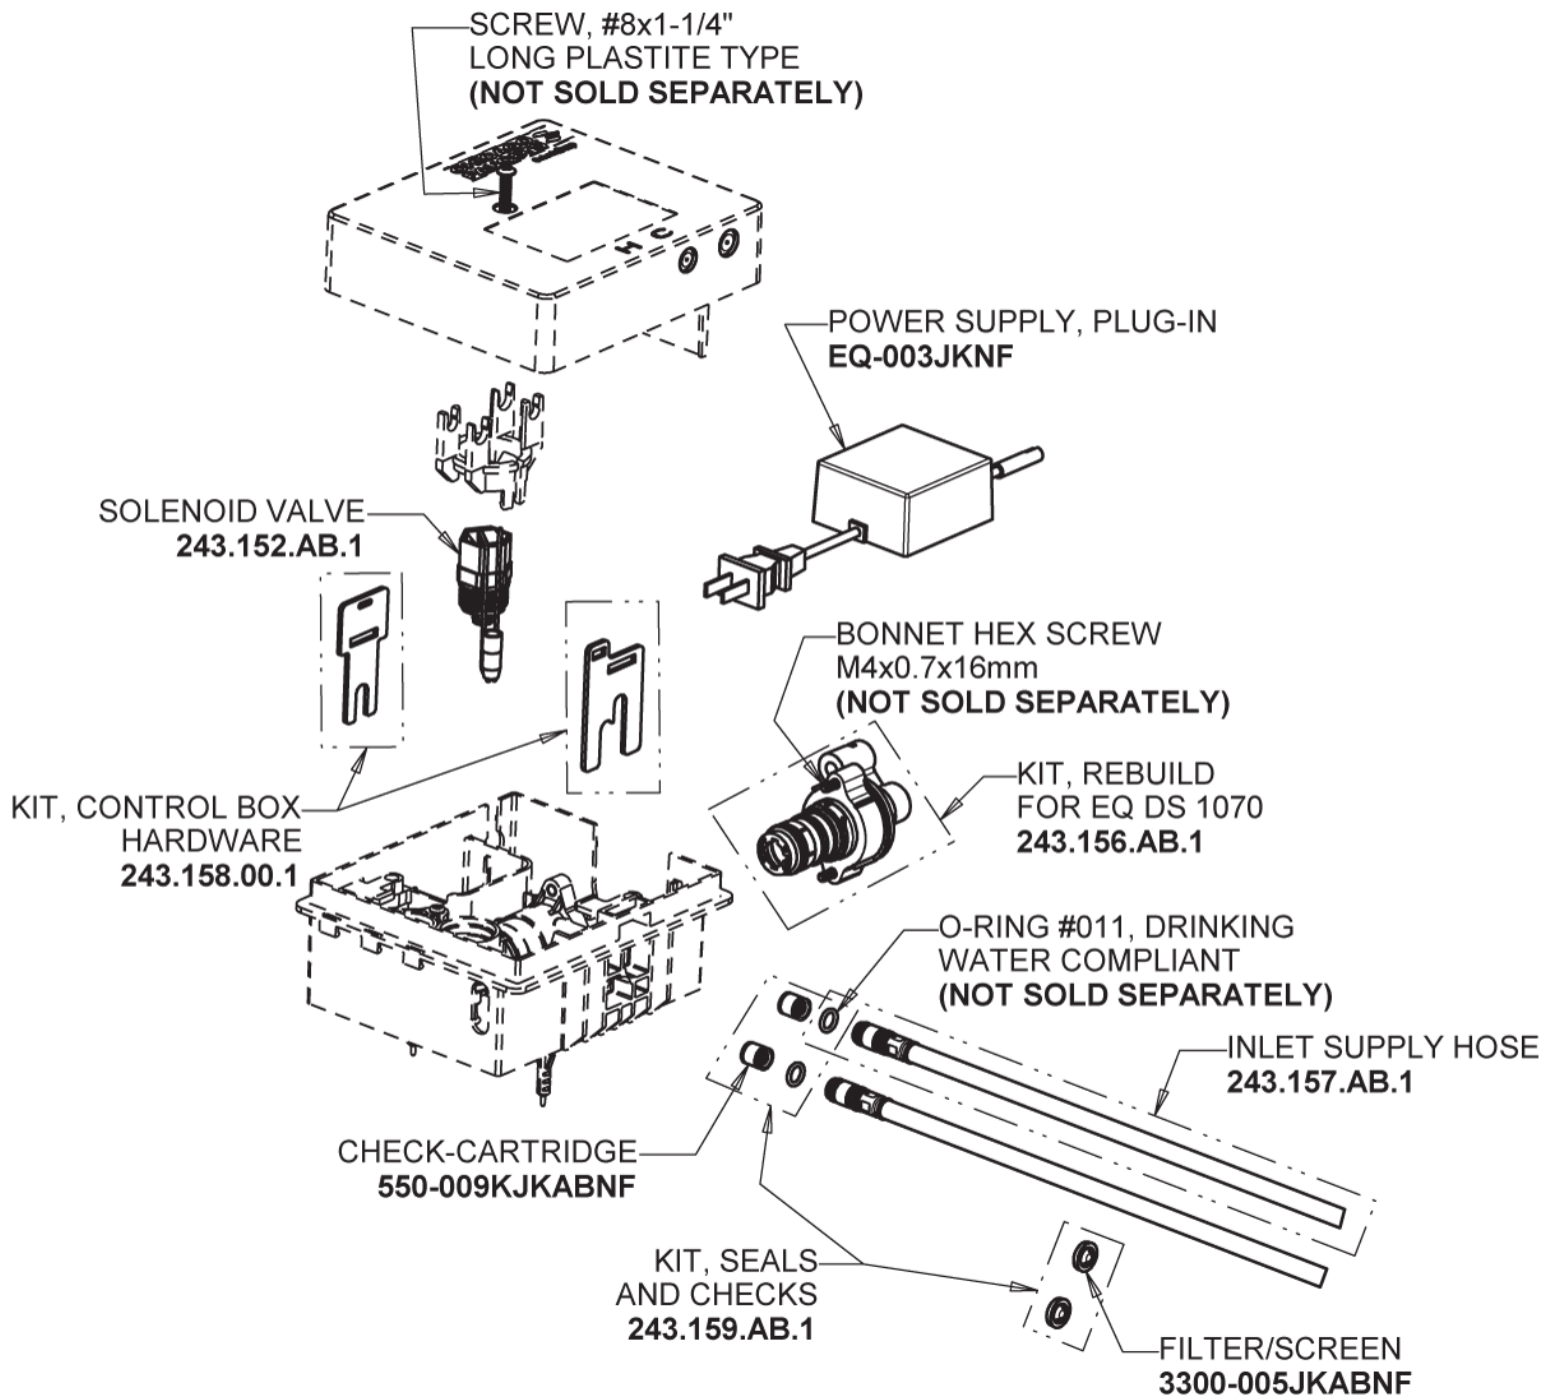

Repair Parts

EQ-B12A-33ABCP

EQ Angular Series Lavatory Sink Faucet with Hands-free Infrared Detection

CHICAGO FAUCETS®

Geberit Group

EQ-33KJKABNF EQ Control Box, AC Plug-in, Thermostatic Mixer

Base Parts:

For Technical Assistance:

Phone: 800-TEC-TRUE (832-8783)

Email: techsupport.us@chicagofaucets.com

2100 South Clearwater Drive

Des Plaines, IL 60018

Phone: 847-803-5000

chicagofaucets.com