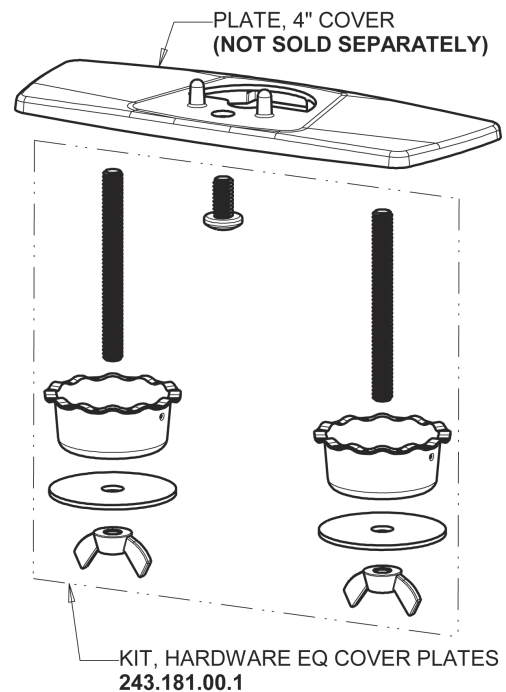

Repair Parts

EQ-B12A-33ABCP

EQ Angular Series Lavatory Sink Faucet with Hands-free Infrared Detection

CHICAGO FAUCETS®

Geberit Group

Polished Chrome EQ Square Spout, 0.5 GPM
EQ-B11A-KJKABCP

EQ Brownout Protector (Accessory Only)
EQ-012JKNF

4" Cover Plate, Polished Chrome, for EQ Square Spouts
EQ-B12-KJKCP

For Technical Assistance:

Phone: 800-TEC-TRUE (832-8783)

Email: techsupport.us@chicagofaucets.com

2100 South Clearwater Drive

Des Plaines, IL 60018