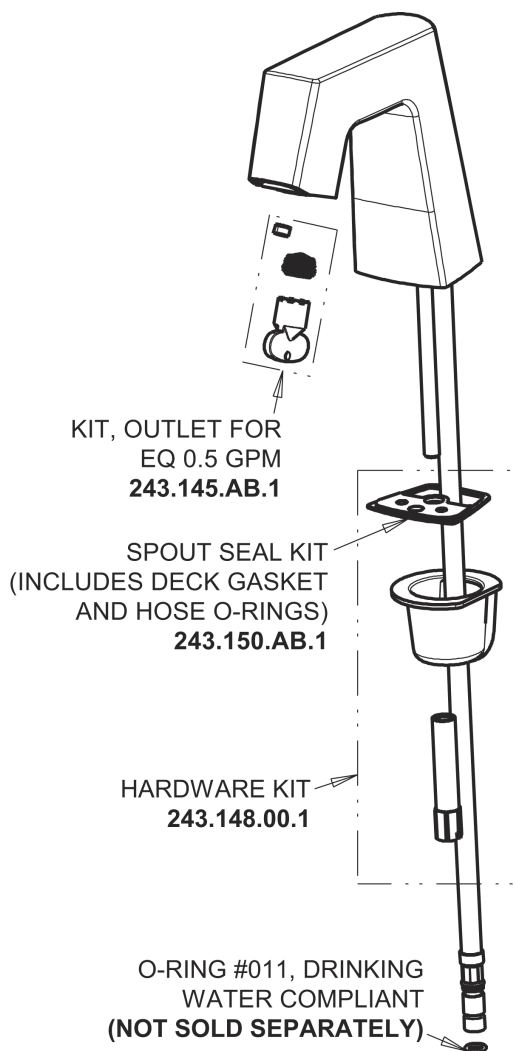

Repair Parts

EQ-B12A-33ABCP

EQ Angular Series Lavatory Sink Faucet with Hands-free Infrared Detection

CHICAGO FAUCETS®

Geberit Group

Polished Chrome EQ Square Spout, 0.5 GPM
EQ-B11A-KJKABCP

EQ Brownout Protector (Accessory Only)
EQ-012JKNF

4" Cover Plate, Polished Chrome, for EQ Square Spouts
EQ-B12-KJKCP

For Technical Assistance:

Phone: 800-TEC-TRUE (832-8783)

Email: techsupport.us@chicagofaucets.com

2100 South Clearwater Drive

Des Plaines, IL 60018

Phone: 847-803-5000

chicagofaucets.com

Repair Parts

EQ-B12A-33ABCP

EQ Angular Series Lavatory Sink Faucet with Hands-free Infrared Detection

CHICAGO FAUCETS®

Geberit Group

EQ-33KJKABNF EQ Control Box, AC Plug-in, Thermostatic Mixer