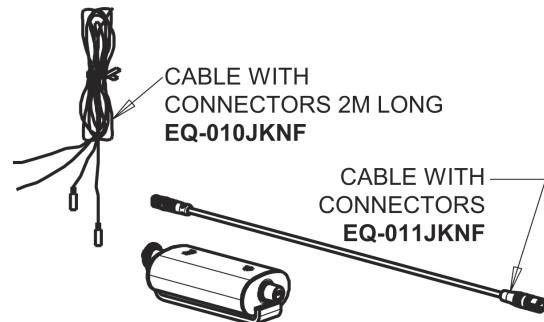

Repair Parts

EQ-B12A-33ABCP

EQ Angular Series Lavatory Sink Faucet with Hands-free Infrared Detection

CHICAGO FAUCETS®

Geberit Group

Polished Chrome EQ Square Spout, 0.5 GPM
EQ-B11A-KJKABCP

EQ Brownout Protector (Accessory Only)
EQ-012JKNF

4" Cover Plate, Polished Chrome, for EQ Square Spouts
EQ-B12-KJKCP

For Technical Assistance:

Phone: 800-TEC-TRUE (832-8783)

Email: techsupport.us@chicagofaucets.com

2100 South Clearwater Drive

Des Plaines, IL 60018

Phone: 847-803-5000

chicagofaucets.com

Repair Parts

EQ-B12A-33ABCP

EQ Angular Series Lavatory Sink Faucet with Hands-free Infrared Detection

CHICAGO FAUCETS®

Geberit Group

EQ-33KJKABNF EQ Control Box, AC Plug-in, Thermostatic Mixer