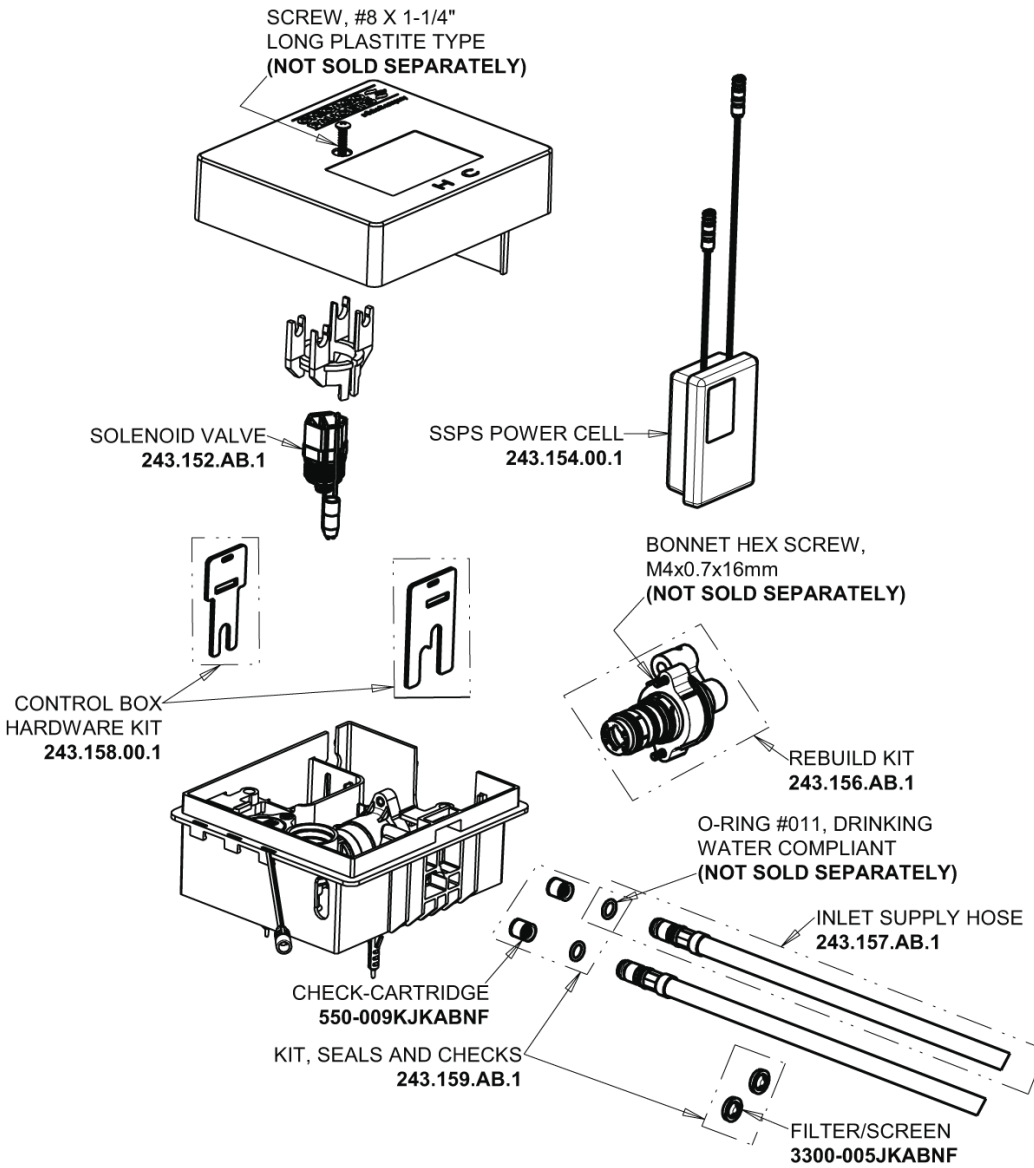

Repair Parts

EQ-B11C-23ABCP

EQ Angular Series Lavatory Sink Faucet with Hands-free Infrared Detection

CHICAGO FAUCETS®

Geberit Group

EQ-C-23KJKABNF EQ Control Box, SSPS, Thermostatic Mixer Base Parts:

Polished Chrome EQ Square Spout, 0.35 GPM EQ-B11C-KJKABCP