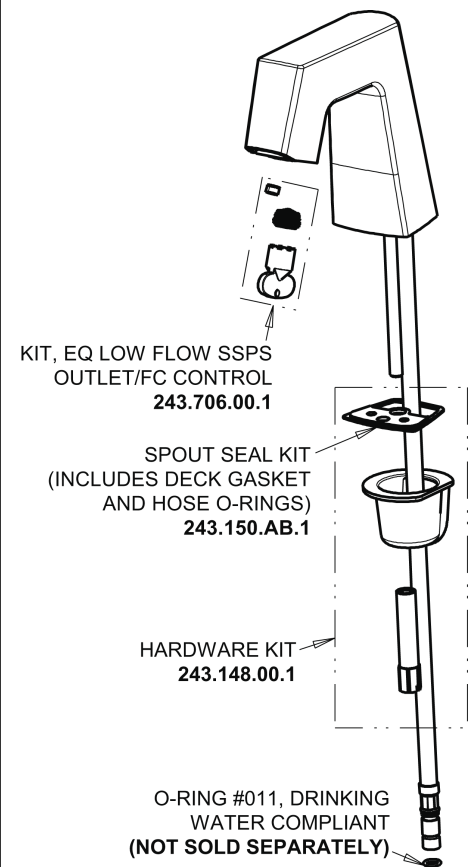

Repair Parts

EQ-B11C-23ABCP

EQ Angular Series Lavatory Sink Faucet with Hands-free Infrared Detection

CHICAGO FAUCETS®

Geberit Group

EQ-C-23KJKABNF EQ Control Box, SSPS, Thermostatic Mixer Base Parts:

Polished Chrome EQ Square Spout, 0.35 GPM EQ-B11C-KJKABCP