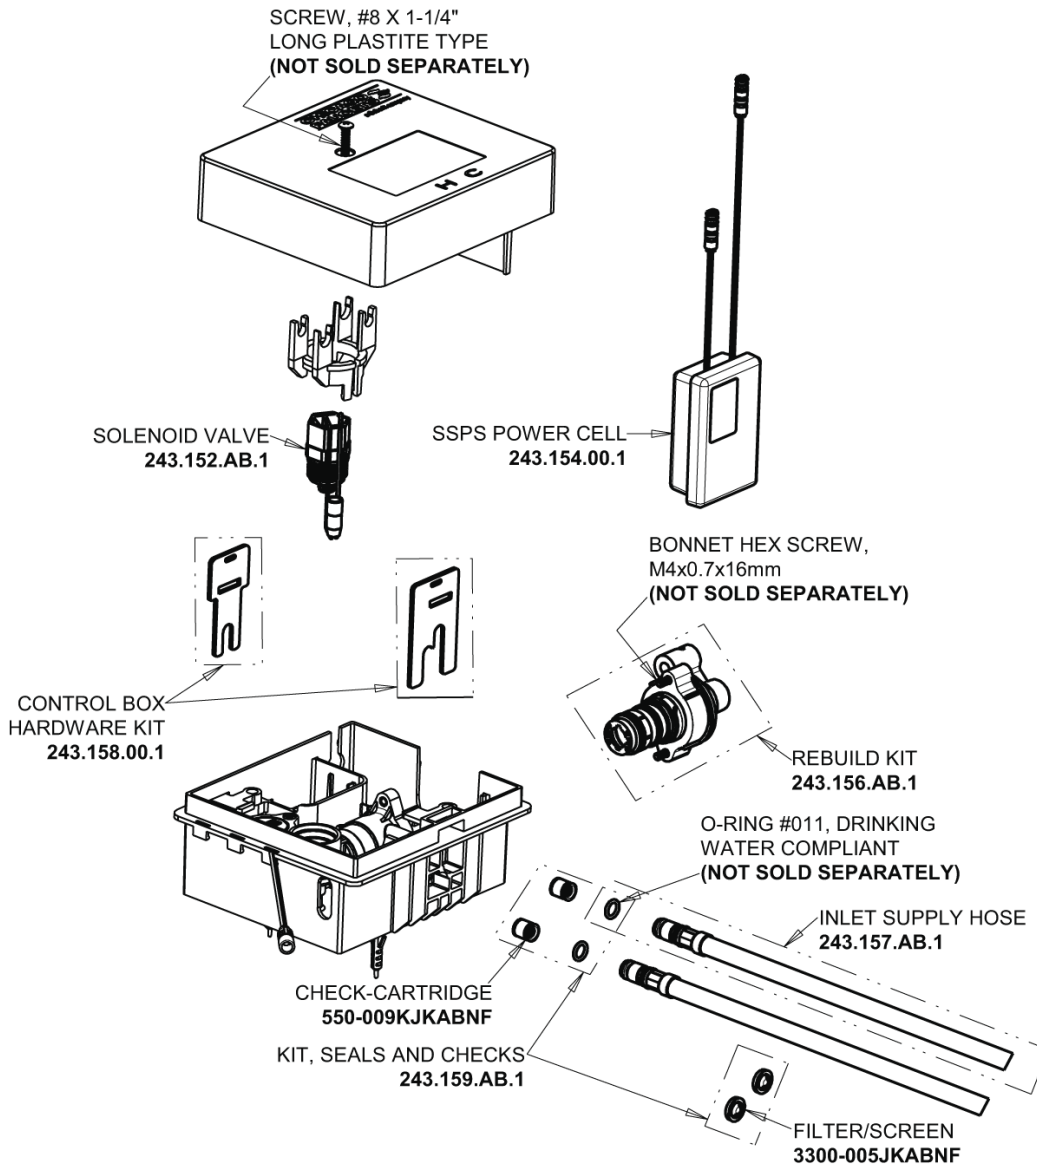

Repair Parts

EQ-B11C-23ABBN

EQ Angular Series Lavatory Sink Faucet with Hands-free Infrared Detection

CHICAGO FAUCETS®

Geberit Group

EQ-C-23KJKABNF EQ Control Box, SSPS, Thermostatic Mixer Base Parts:

Brushed Nickel EQ Square Spout, 0.35 GPM EQ-B11C-KJKABBN