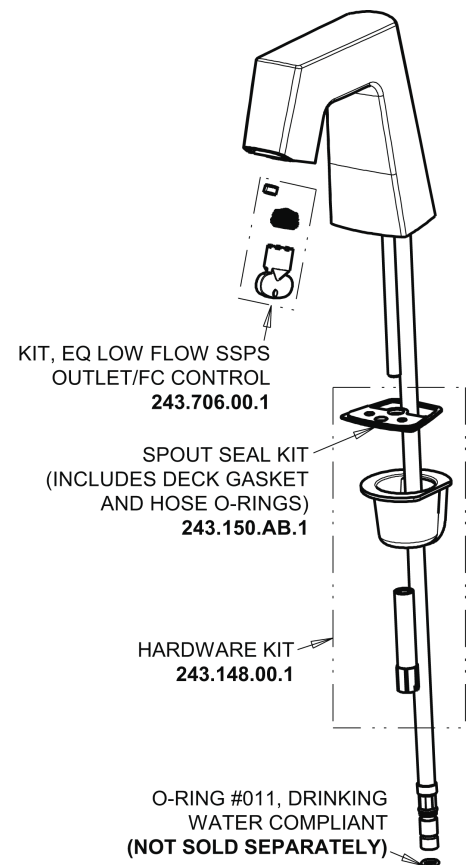

Repair Parts

EQ-B11C-23ABBN

EQ Angular Series Lavatory Sink Faucet with Hands-free Infrared Detection

CHICAGO FAUCETS®

Geberit Group

EQ-C-23KJKABNF EQ Control Box, SSPS, Thermostatic Mixer Base Parts:

Brushed Nickel EQ Square Spout, 0.35 GPM EQ-B11C-KJKABBN