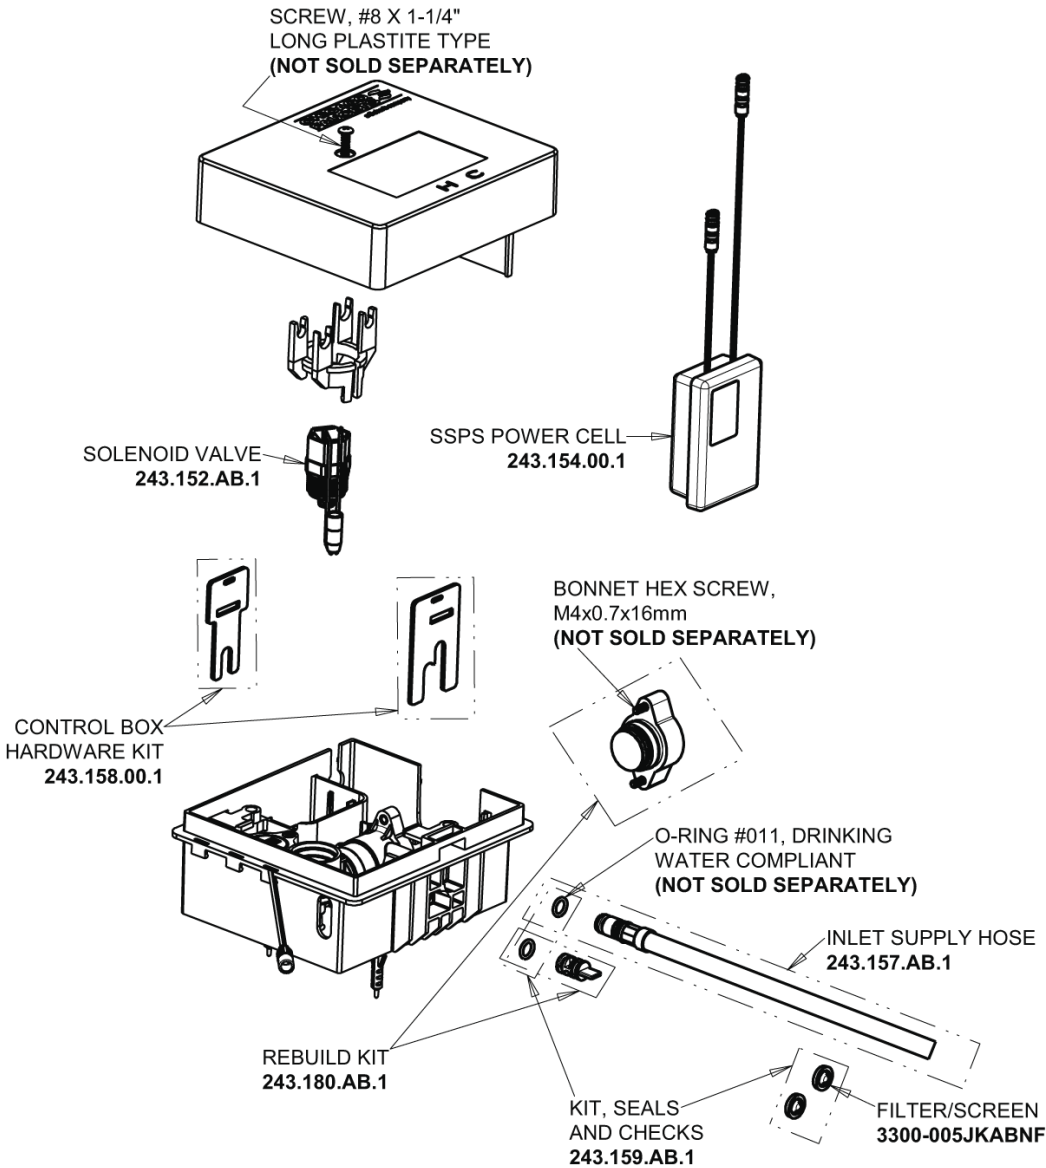

# Repair Parts

EQ-B11C-21ABCP

EQ Angular Series Lavatory Sink Faucet with Hands-free Infrared Detection

## EQ-C-21KJKABNF EQ Control Box, SSPS, Single-Supply Base Parts:

## Polished Chrome EQ Square Spout, 0.35 GPM EQ-B11C-KJKABCP