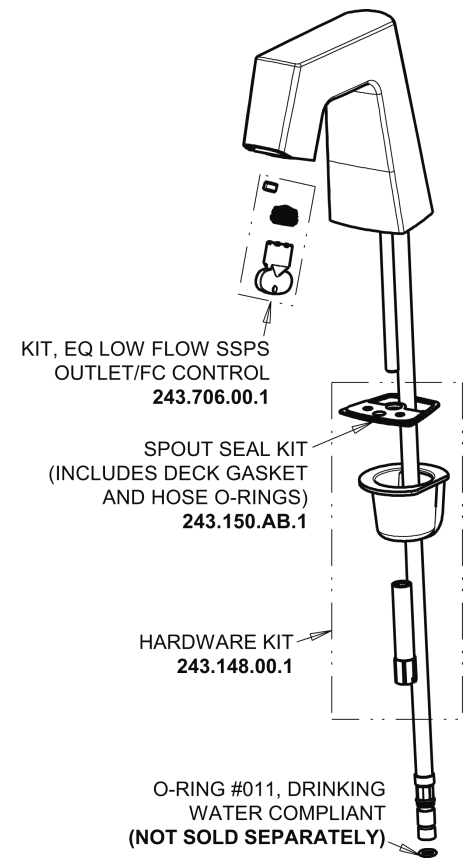

# Repair Parts

EQ-B11C-21ABCP

EQ Angular Series Lavatory Sink Faucet with Hands-free Infrared Detection

## EQ-C-21KJKABNF EQ Control Box, SSPS, Single-Supply Base Parts:

## Polished Chrome EQ Square Spout, 0.35 GPM EQ-B11C-KJKABCP