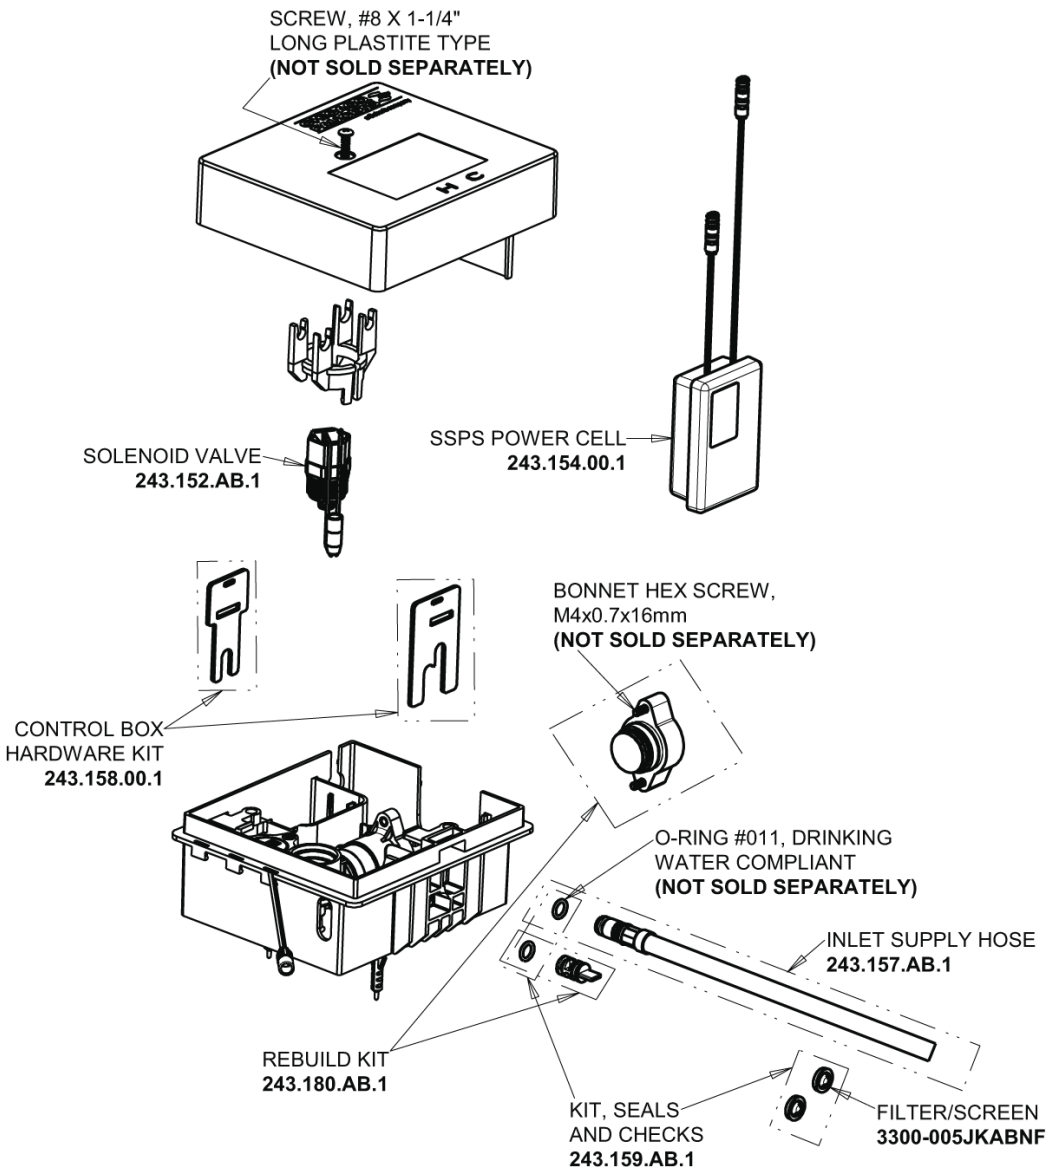

# Repair Parts

EQ-B11C-21ABBN

EQ Angular Series Lavatory Sink Faucet with Hands-free Infrared Detection

## EQ-C-21KJKABNF EQ Control Box, SSPS, Single-Supply Base Parts:

## Brushed Nickel EQ Square Spout, 0.35 GPM EQ-B11C-KJKABBN