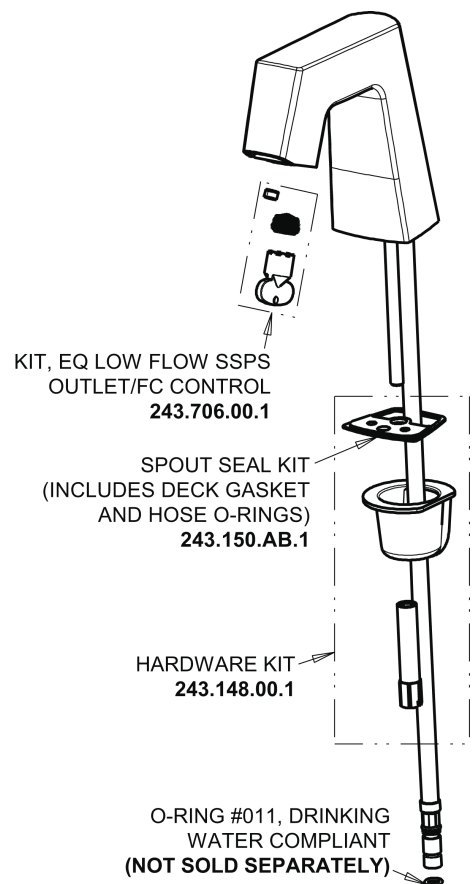

# Repair Parts

EQ-B11C-21ABBN

EQ Angular Series Lavatory Sink Faucet with Hands-free Infrared Detection

## EQ-C-21KJKABNF EQ Control Box, SSPS, Single-Supply Base Parts:

## Brushed Nickel EQ Square Spout, 0.35 GPM EQ-B11C-KJKABBN