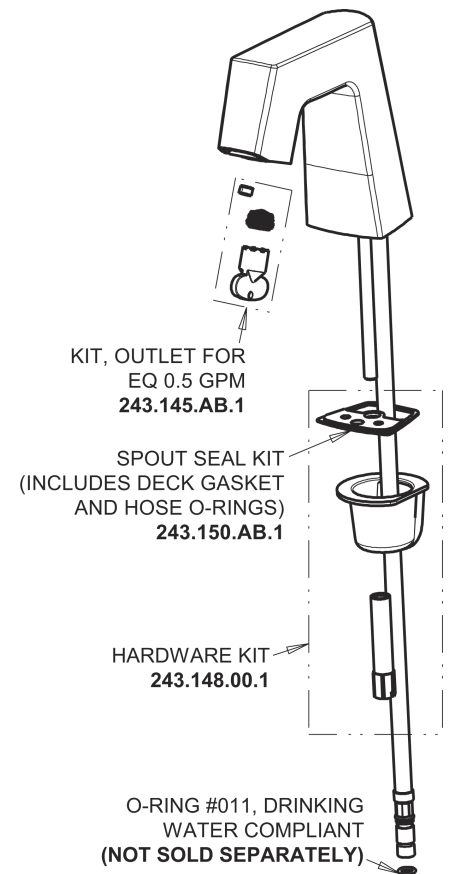

Repair Parts

EQ-B11A-63ABCP

EQ Angular Series Lavatory Sink Faucet with Hands-free Infrared Detection

CHICAGO FAUCETS®

Geberit Group

EQ-63KJKABNF EQ Control Box, Long Life Battery, Thermostatic Mixer Base Parts:

Polished Chrome EQ Square Spout, 0.5 GPM EQ-B11A-KJKABCP

For Technical Assistance:

Phone: 800-TEC-TRUE (832-8783)

Email: techsupport.us@chicago faucets.com

2100 South Clearwater Drive

Des Plaines, IL 60018