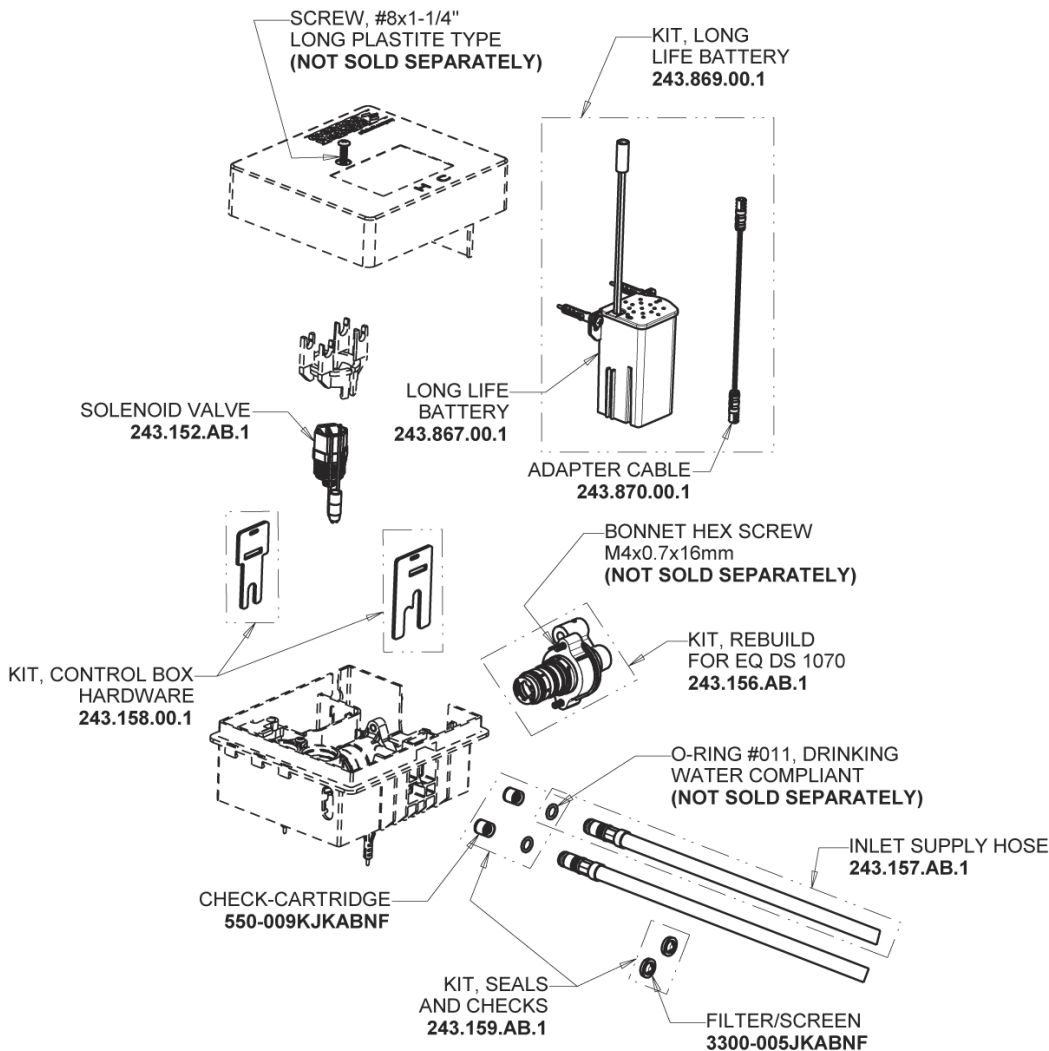

Repair Parts

EQ-B11A-63ABCP

EQ Angular Series Lavatory Sink Faucet with Hands-free Infrared Detection

CHICAGO FAUCETS®

Geberit Group

EQ-63KJKABNF EQ Control Box, Long Life Battery, Thermostatic Mixer Base Parts:

Polished Chrome EQ Square Spout, 0.5 GPM EQ-B11A-KJKABCP

For Technical Assistance:

Phone: 800-TEC-TRUE (832-8783)

Email: techsupport.us@chicago faucets.com

2100 South Clearwater Drive

Des Plaines, IL 60018