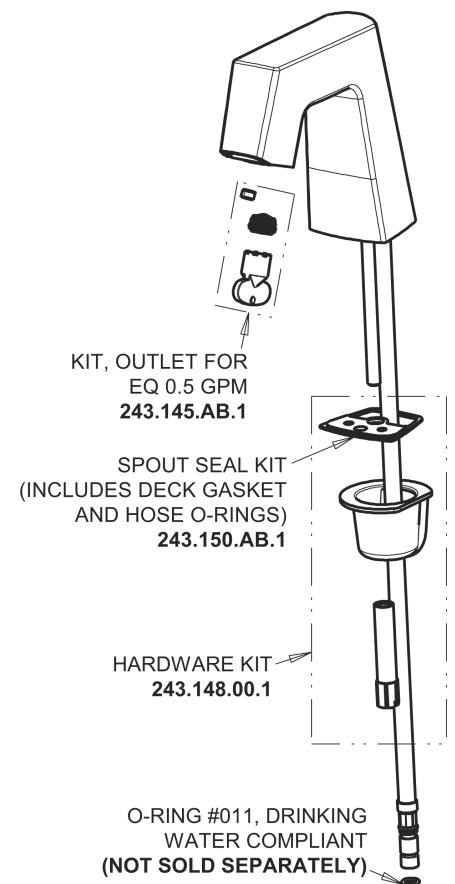

Repair Parts

EQ-B11A-63ABBN

EQ Angular Series Lavatory Sink Faucet with Hands-free Infrared Detection

CHICAGO FAUCETS®

Geberit Group

EQ-63KJKABNF EQ Control Box, Long Life Battery, Thermostatic Mixer Base Parts:

Brushed Nickel EQ Square Spout, 0.5 GPM EQ-B11A-KJKABBN

For Technical Assistance:

Phone: 800-TEC-TRUE (832-8783)

Email: techsupport.us@chicago faucets.com

2100 South Clearwater Drive

Des Plaines, IL 60018

Phone: 847-803-5000