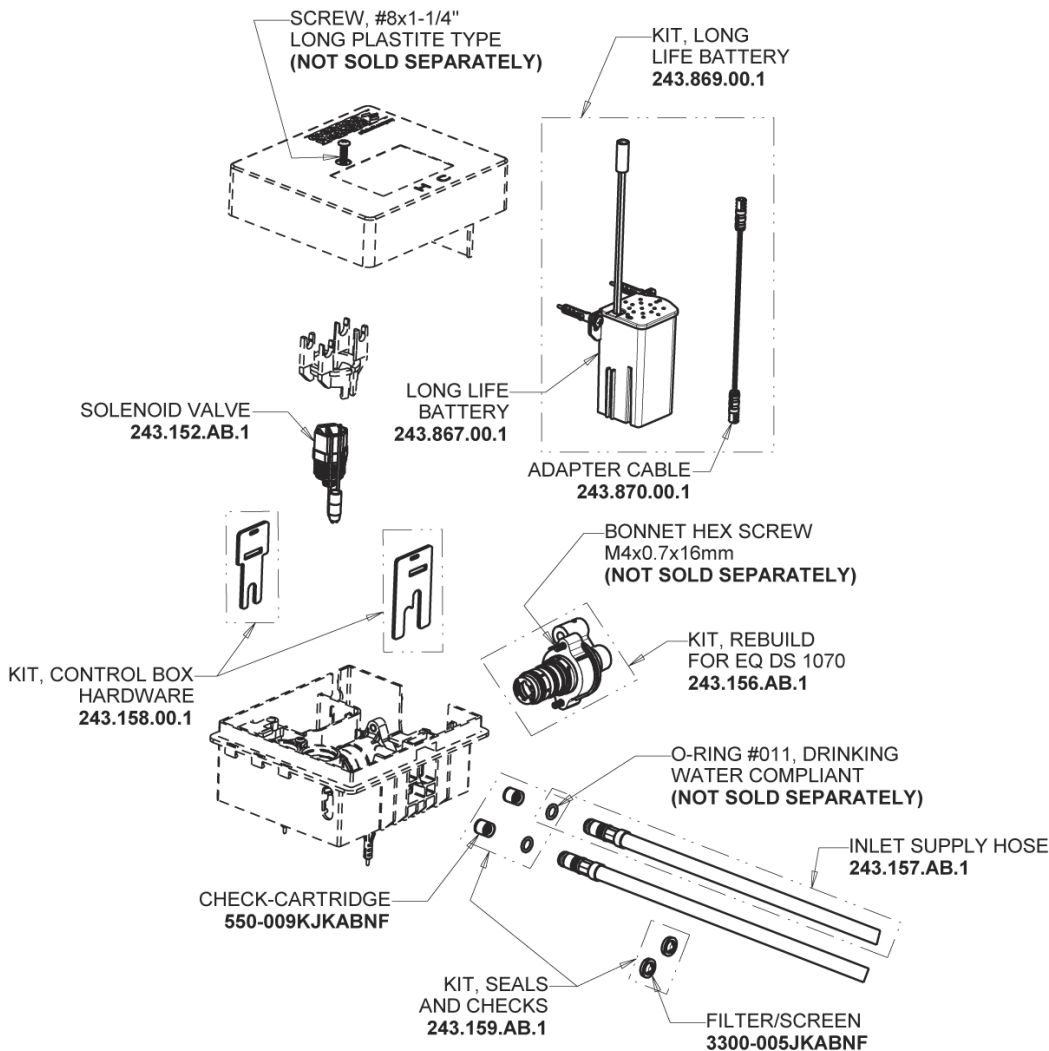

Repair Parts

EQ-B11A-63ABBN

EQ Angular Series Lavatory Sink Faucet with Hands-free Infrared Detection

CHICAGO FAUCETS®

Geberit Group

EQ-63KJKABNF EQ Control Box, Long Life Battery, Thermostatic Mixer Base Parts:

Brushed Nickel EQ Square Spout, 0.5 GPM EQ-B11A-KJKABBN

For Technical Assistance:

Phone: 800-TEC-TRUE (832-8783)

Email: techsupport.us@chicago faucets.com

2100 South Clearwater Drive

Des Plaines, IL 60018

Phone: 847-803-5000