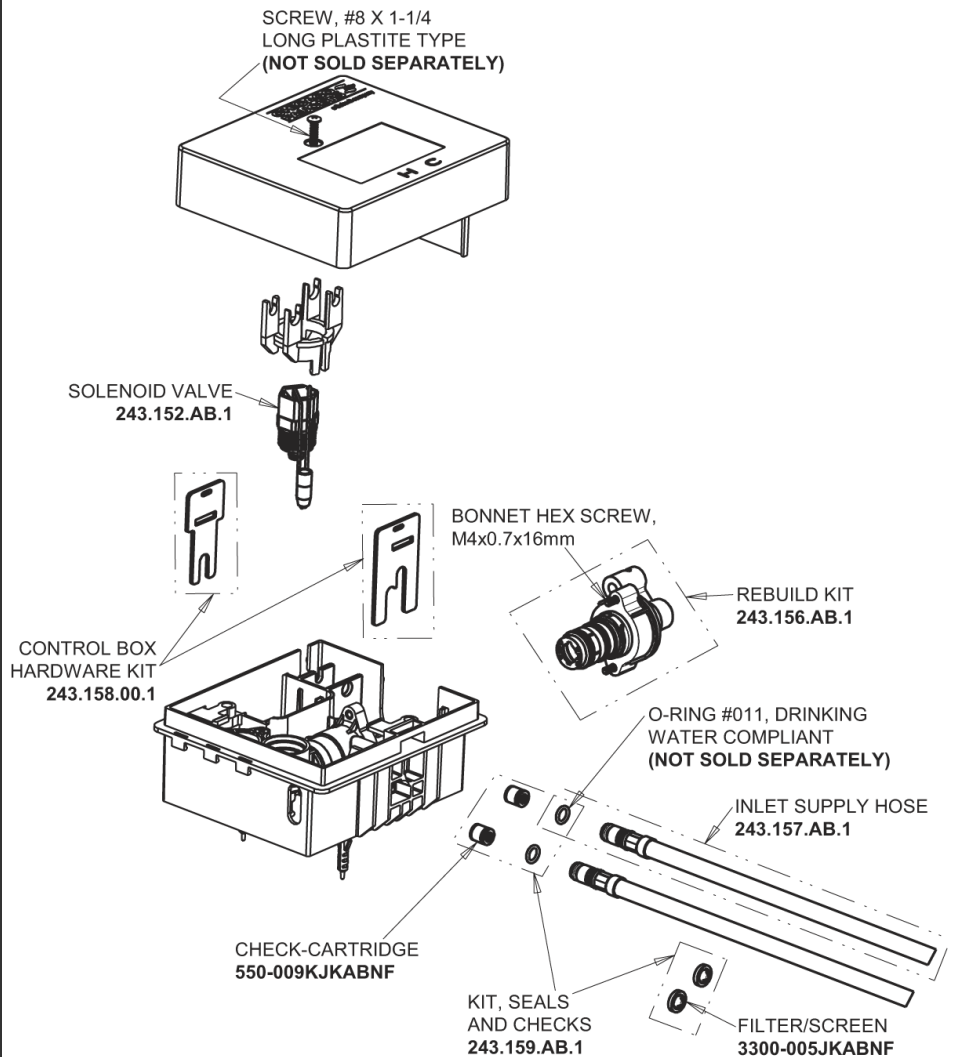

# Repair Parts

EQ-B11A-43ABCP

EQ Angular Series Lavatory Sink Faucet with Hands-free Infrared Detection

**CHICAGO  
FAUCETS®**  
Geberit Group

Polished Chrome EQ Square Spout, 0.5 GPM  
EQ-B11A-KJKABCP

EQ Brownout Protector (Accessory Only)  
EQ-012JKNF

EQ-43KJKABNF EQ Control Box, AC (Less Transformer), Thermostatic Mixer

## Base Parts: