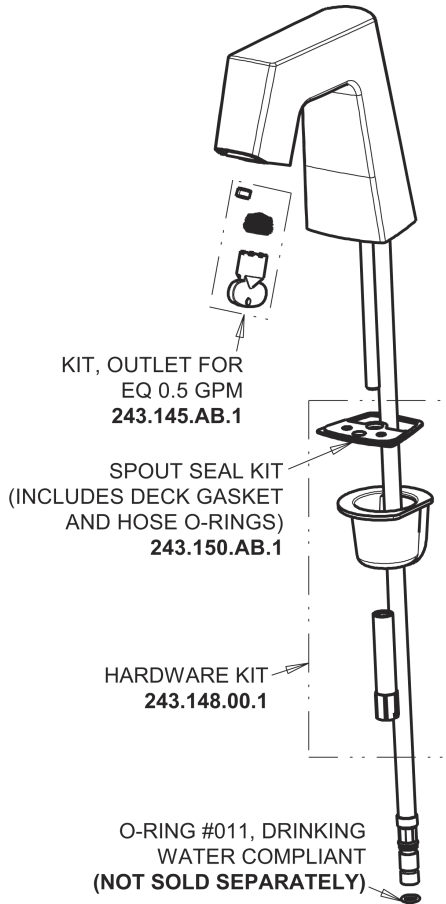

# Repair Parts

EQ-B11A-43ABCP

EQ Angular Series Lavatory Sink Faucet with Hands-free Infrared Detection

**CHICAGO  
FAUCETS®**  
Geberit Group

Polished Chrome EQ Square Spout, 0.5 GPM  
EQ-B11A-KJKABCP

EQ Brownout Protector (Accessory Only)  
EQ-012JKNF

## Base Parts: