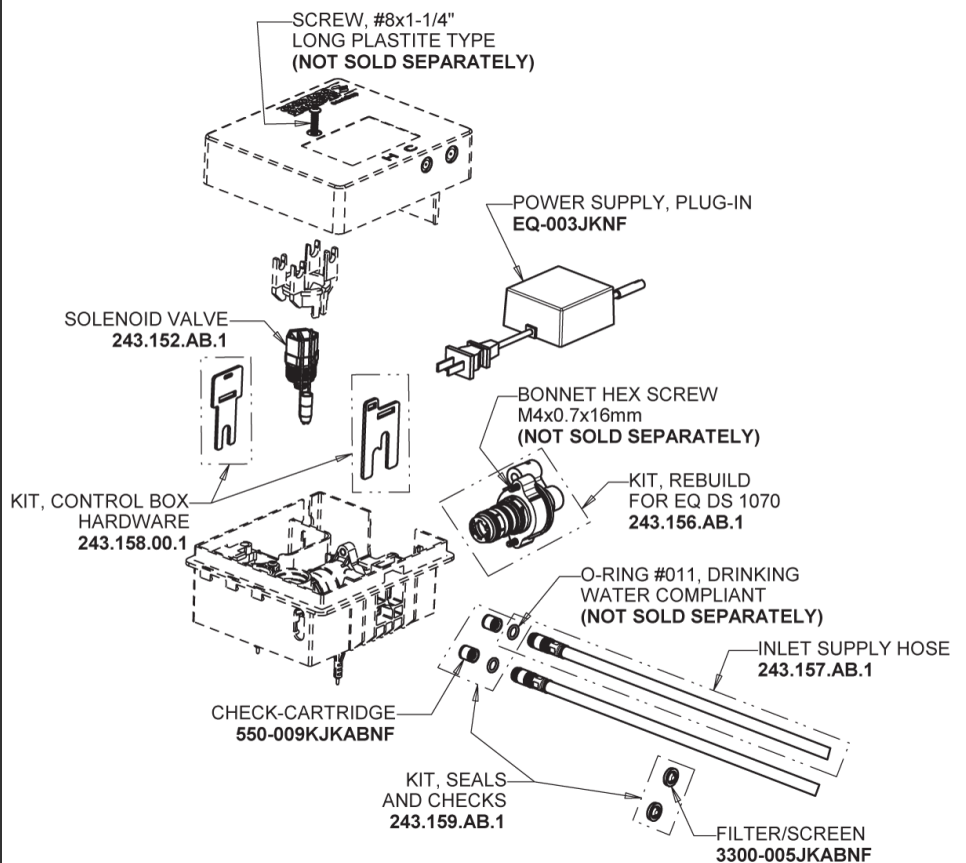

# Repair Parts

EQ-B11A-33ABCP

EQ Angular Series Lavatory Sink Faucet with Hands-free Infrared Detection

**CHICAGO  
FAUCETS®**  
Geberit Group

Polished Chrome EQ Square Spout, 0.5 GPM  
EQ-B11A-KJKABCP

EQ Brownout Protector (Accessory Only)  
EQ-012JKNF

EQ-33KJKABNF EQ Control Box, AC Plug-in, Thermostatic Mixer  
Base Parts: