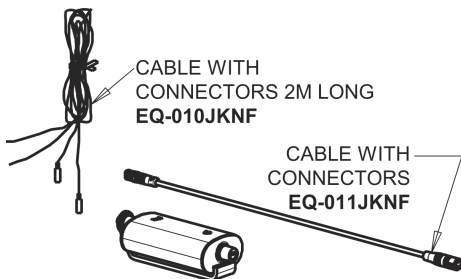

# Repair Parts

EQ-B11A-33ABCP

EQ Angular Series Lavatory Sink Faucet with Hands-free Infrared Detection

**CHICAGO  
FAUCETS®**  
Geberit Group

Polished Chrome EQ Square Spout, 0.5 GPM  
EQ-B11A-KJKABCP

EQ Brownout Protector (Accessory Only)  
EQ-012JKNF

EQ-33KJKABNF EQ Control Box, AC Plug-in, Thermostatic Mixer  
Base Parts: