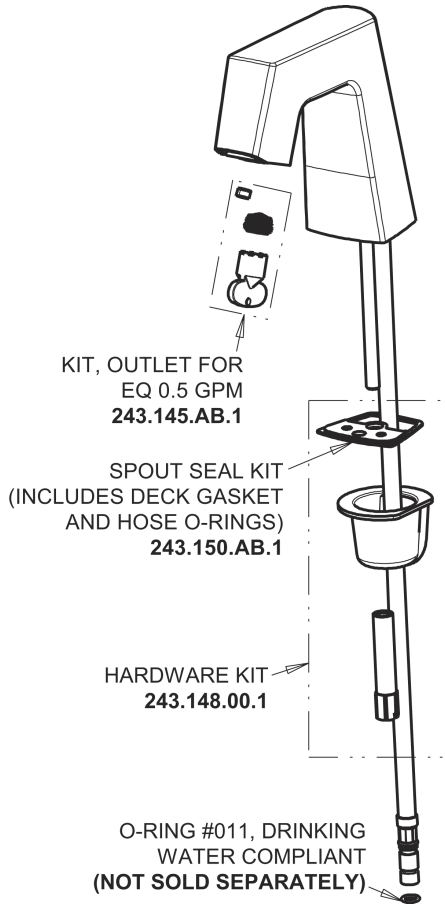

# Repair Parts

EQ-B11A-33ABCP

EQ Angular Series Lavatory Sink Faucet with Hands-free Infrared Detection

**CHICAGO  
FAUCETS®**  
Geberit Group

Polished Chrome EQ Square Spout, 0.5 GPM  
EQ-B11A-KJKABCP

EQ Brownout Protector (Accessory Only)  
EQ-012JKNF

EQ-33KJKABNF EQ Control Box, AC Plug-in, Thermostatic Mixer  
Base Parts: