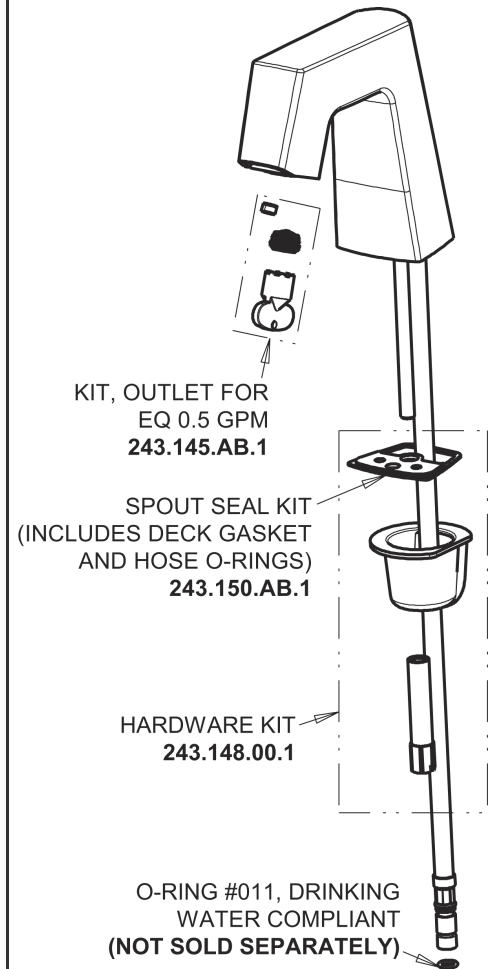

Repair Parts

EQ-B11A-12ABCP

EQ Angular Series Lavatory Sink Faucet with Hands-free Infrared Detection

**CHICAGO
FAUCETS**

a Geberit company

EQ-12KJKABNF EQ Control Box, Battery, Mechanical Mixer Base Parts:

Polished Chrome EQ Square Spout, 0.5 GPM EQ-B11A-KJKABCP

For Technical Assistance:

Phone: 800-TEC-TRUE (832-8783)

Email: techsupport.us@chicagofaucets.com

2100 South Clearwater Drive

Des Plaines, IL 60018

Phone: 847-803-5000