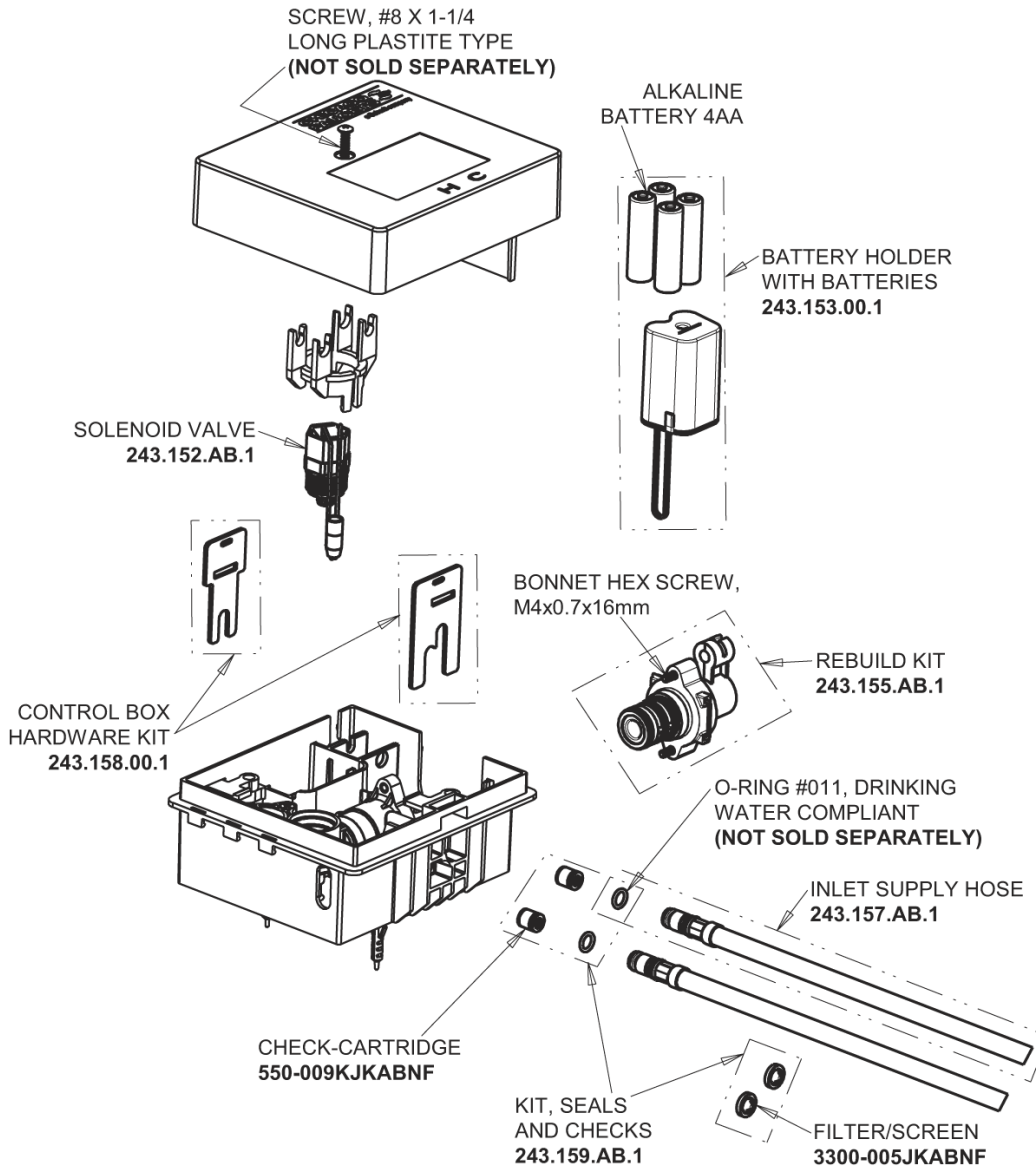

Repair Parts

EQ-B11A-12ABCP

EQ Angular Series Lavatory Sink Faucet with Hands-free Infrared Detection

**CHICAGO
FAUCETS**

a Geberit company

EQ-12KJKABNF EQ Control Box, Battery, Mechanical Mixer Base Parts:

Polished Chrome EQ Square Spout, 0.5 GPM EQ-B11A-KJKABCP

For Technical Assistance:

Phone: 800-TEC-TRUE (832-8783)

Email: techsupport.us@chicagofaucets.com

2100 South Clearwater Drive

Des Plaines, IL 60018

Phone: 847-803-5000