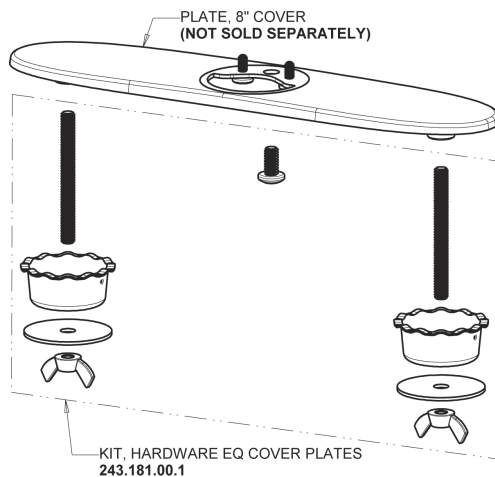

Repair Parts

EQ-A23C-25ABCP

EQ Curved Series Lavatory Sink Faucet with Hands-free Infrared Detection

a Geberit company

EQ-C-23KJKABNF EQ Control Box, SSPS, Thermostatic Mixer Base Parts:

Polished Chrome EQ Curved Spout with User Control, 0.35 GPM EQ-A21C-KJKABCP

8" Cover Plate, Polished Chrome, for EQ Curved/High Arc Spouts EQ-A13-KJKCP

For Technical Assistance:

Phone: 800-TEC-TRUE (832-8783)

Email: techsupport.us@chicagofaucets.com

2100 South Clearwater Drive

Des Plaines, IL 60018