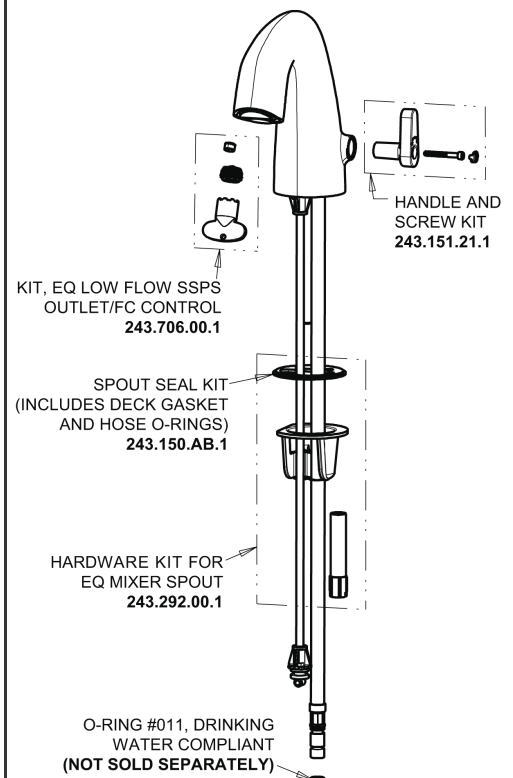

Repair Parts

EQ-A23C-25ABCP

EQ Curved Series Lavatory Sink Faucet with Hands-free Infrared Detection

a Geberit company

EQ-C-23KJKABNF EQ Control Box, SSPS, Thermostatic Mixer Base Parts:

Polished Chrome EQ Curved Spout with User Control, 0.35 GPM EQ-A21C-KJKABCP

8" Cover Plate, Polished Chrome, for EQ Curved/High Arc Spouts EQ-A13-KJKCP

For Technical Assistance:

Phone: 800-TEC-TRUE (832-8783)

Email: techsupport.us@chicagofaucets.com

2100 South Clearwater Drive

Des Plaines, IL 60018