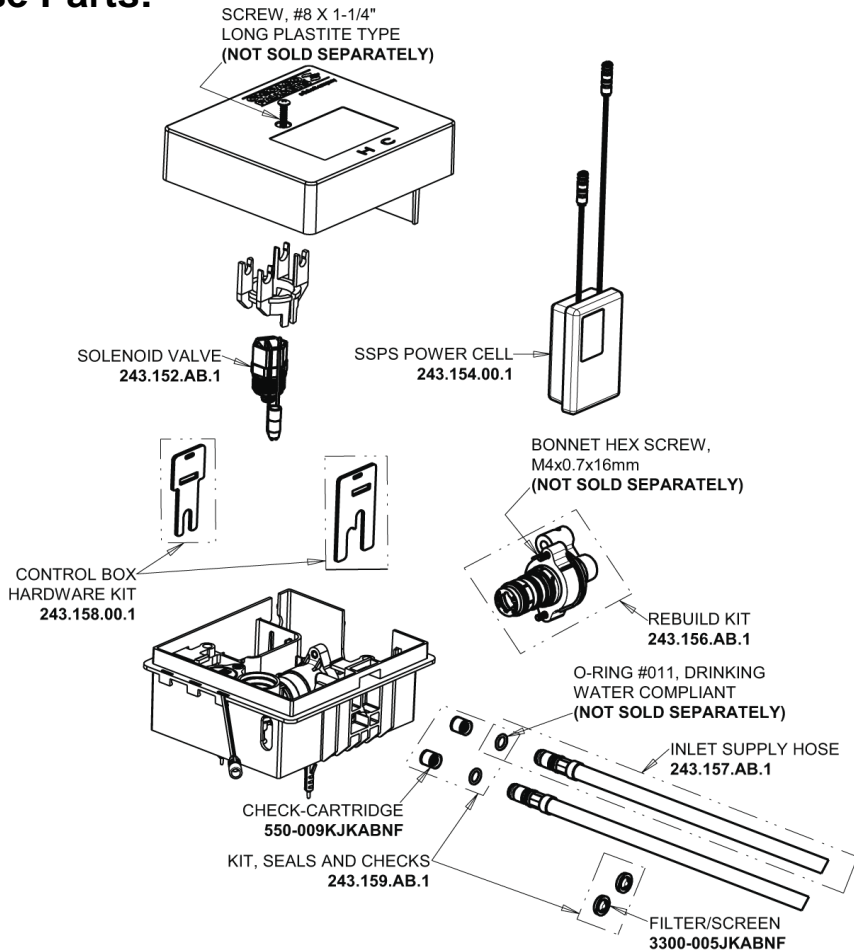

Repair Parts

EQ-A23C-25ABCP

EQ Curved Series Lavatory Sink Faucet with Hands-free Infrared Detection

a Geberit company

EQ-C-23KJKABNF EQ Control Box, SSPS, Thermostatic Mixer Base Parts:

Polished Chrome EQ Curved Spout with User Control, 0.35 GPM EQ-A21C-KJKABCP

8" Cover Plate, Polished Chrome, for EQ Curved/High Arc Spouts EQ-A13-KJKCP

For Technical Assistance:

Phone: 800-TEC-TRUE (832-8783)

Email: techsupport.us@chicagofaucets.com

2100 South Clearwater Drive

Des Plaines, IL 60018