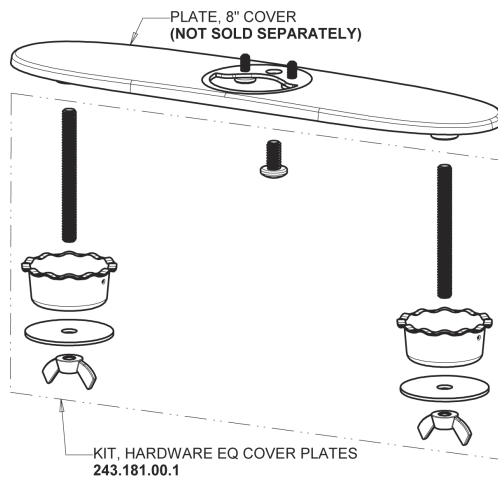

Repair Parts

EQ-A23A-65ABBN

EQ Curved Series Lavatory Sink Faucet with Hands-free Infrared Detection

EQ-62KJKABNF EQ Control Box, Long Life Battery, Mechanical Mixer Base Parts:

Brushed Nickel EQ Curved Spout with User Control, 0.5 GPM EQ-A21A-KJKABBN

8" Cover Plate, Brushed Nickel, for EQ Curved/High Arc Spouts EQ-A13-KJKBN

For Technical Assistance:

Phone: 800-TEC-TRUE (832-8783)

Email: techsupport.us@chicagofaucets.com

2100 South Clearwater Drive

Des Plaines, IL 60018