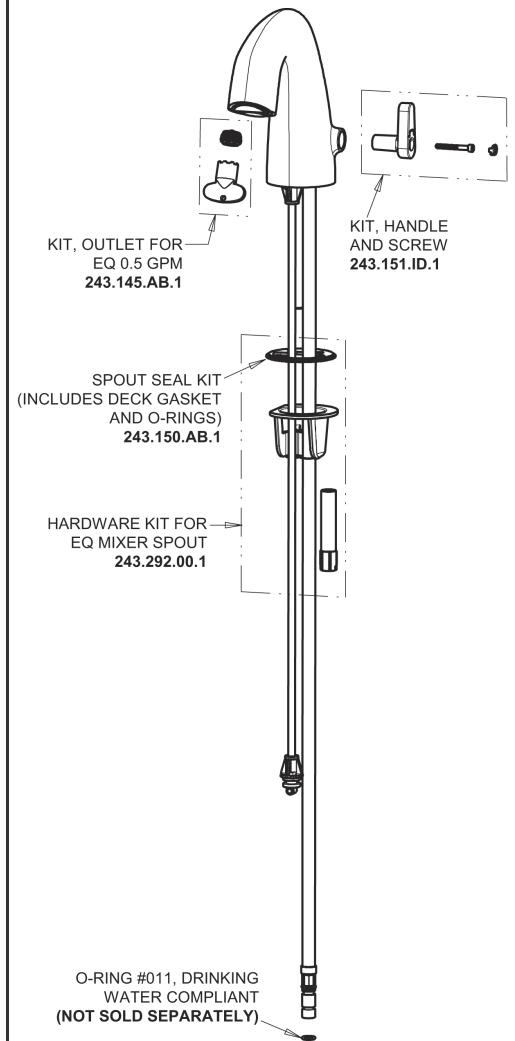

Repair Parts

EQ-A23A-65ABBN

EQ Curved Series Lavatory Sink Faucet with Hands-free Infrared Detection

EQ-62KJKABNF EQ Control Box, Long Life Battery, Mechanical Mixer Base Parts:

Brushed Nickel EQ Curved Spout with User Control, 0.5 GPM EQ-A21A-KJKABBN

8" Cover Plate, Brushed Nickel, for EQ Curved/High Arc Spouts EQ-A13-KJKBN

For Technical Assistance:

Phone: 800-TEC-TRUE (832-8783)

Email: techsupport.us@chicagofaucets.com

2100 South Clearwater Drive

Des Plaines, IL 60018