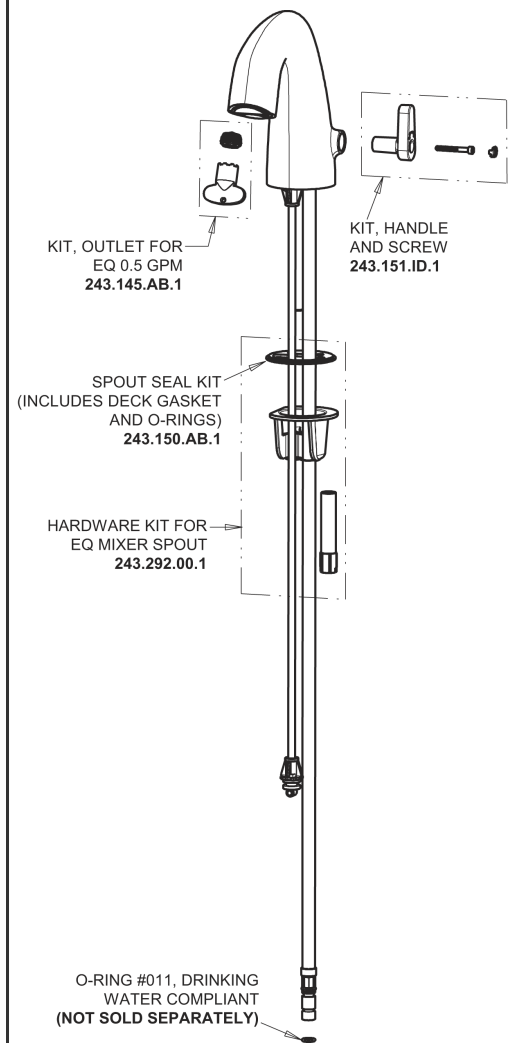

# Repair Parts

EQ-A23A-65ABBN

EQ Curved Series Lavatory Sink Faucet with Hands-free Infrared Detection

## EQ-62KJKABNF EQ Control Box, Long Life Battery, Mechanical Mixer Base Parts:

## Brushed Nickel EQ Curved Spout with User Control, 0.5 GPM EQ-A21A-KJKABBN

## 8" Cover Plate, Brushed Nickel, for EQ Curved/High Arc Spouts EQ-A13-KJKBN