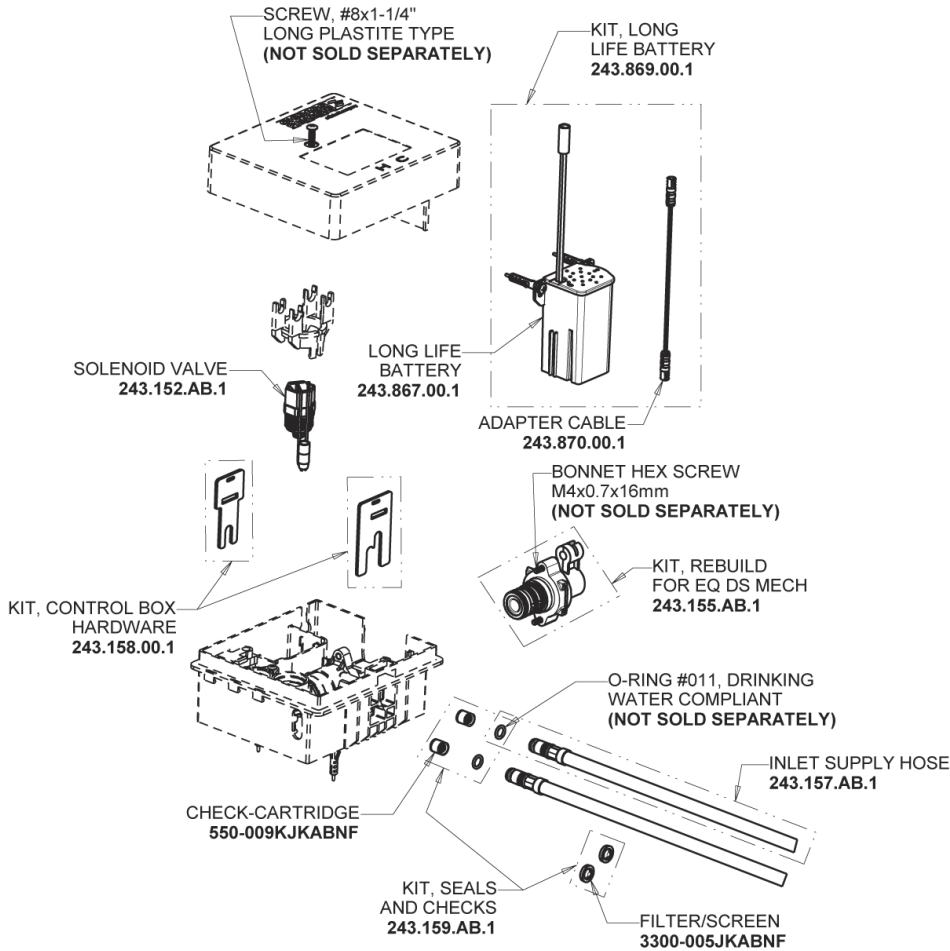

Repair Parts

EQ-A23A-65ABBN

EQ Curved Series Lavatory Sink Faucet with Hands-free Infrared Detection

EQ-62KJKABNF EQ Control Box, Long Life Battery, Mechanical Mixer Base Parts:

Brushed Nickel EQ Curved Spout with User Control, 0.5 GPM EQ-A21A-KJKABBN

8" Cover Plate, Brushed Nickel, for EQ Curved/High Arc Spouts EQ-A13-KJKBN

For Technical Assistance:

Phone: 800-TEC-TRUE (832-8783)

Email: techsupport.us@chicagofaucets.com

2100 South Clearwater Drive

Des Plaines, IL 60018