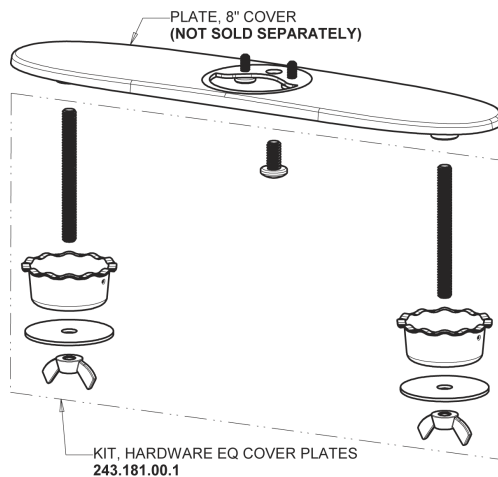

# Repair Parts

EQ-A23A-65ABBN

EQ Curved Series Lavatory Sink Faucet with Hands-free Infrared Detection

## EQ-62KJKABNF EQ Control Box, Long Life Battery, Mechanical Mixer Base Parts:

## Brushed Nickel EQ Curved Spout with User Control, 0.5 GPM EQ-A21A-KJKABBN

## 8" Cover Plate, Brushed Nickel, for EQ Curved/High Arc Spouts EQ-A13-KJKBN