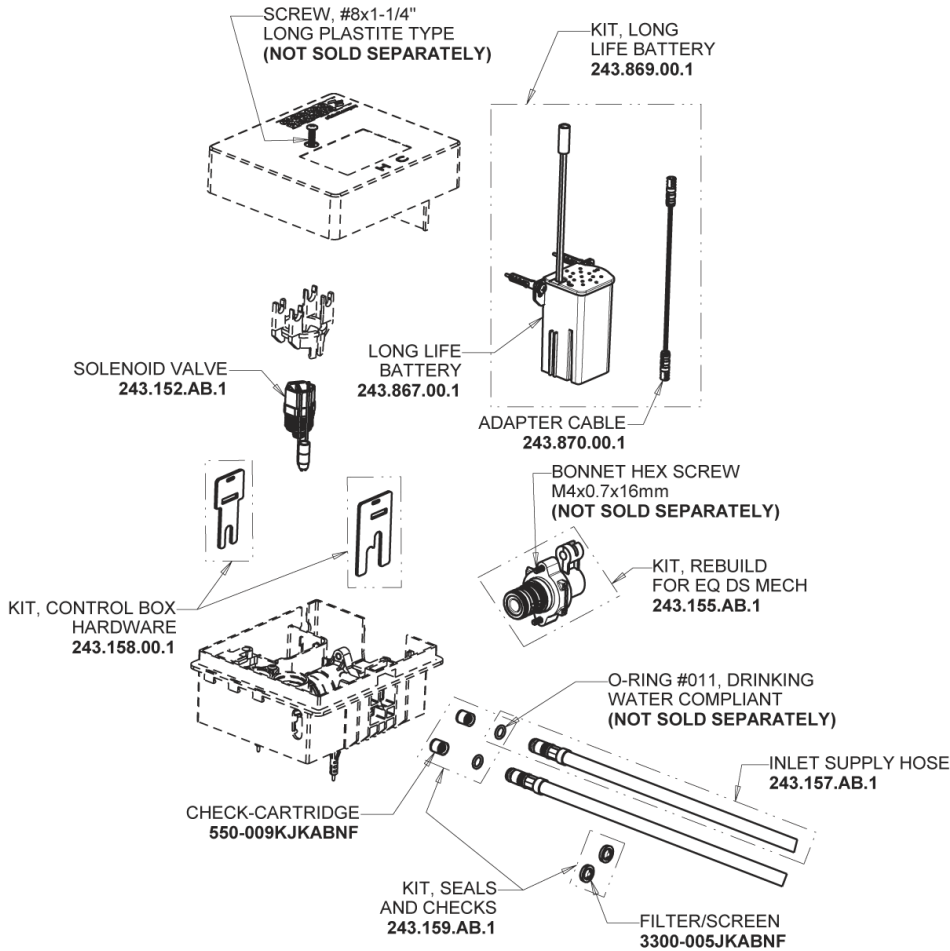

# Repair Parts

EQ-A23A-65ABBN

EQ Curved Series Lavatory Sink Faucet with Hands-free Infrared Detection

## EQ-62KJKABNF EQ Control Box, Long Life Battery, Mechanical Mixer Base Parts:

## Brushed Nickel EQ Curved Spout with User Control, 0.5 GPM EQ-A21A-KJKABBN

## 8" Cover Plate, Brushed Nickel, for EQ Curved/High Arc Spouts EQ-A13-KJKBN