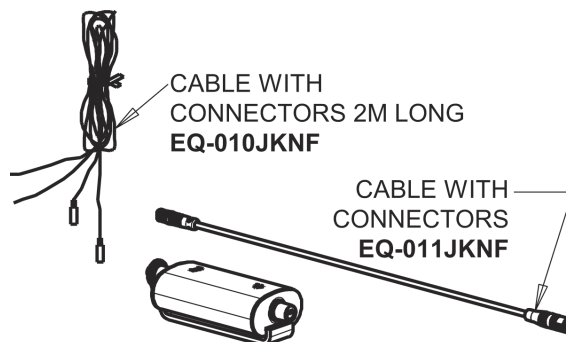

Repair Parts

EQ-A23A-55ABBN

EQ Curved Series Lavatory Sink Faucet with Hands-free Infrared Detection

CHICAGO FAUCETS®

Geberit Group

Brushed Nickel EQ Curved Spout with User Control, 0.5 GPM
EQ-A21A-KJKABBN

EQ Brownout Protector (Accessory Only)
EQ-012JKNF

8" Cover Plate, Brushed Nickel, for EQ Curved/High Arc Spouts
EQ-A13-KJKBN

For Technical Assistance:

Phone: 800-TEC-TRUE (832-8783)

Email: techsupport.us@chicagofaucets.com

2100 South Clearwater Drive

Des Plaines, IL 60018

Phone: 847-803-5000

chicagofaucets.com

Repair Parts

EQ-A23A-55ABBN

EQ Curved Series Lavatory Sink Faucet with Hands-free Infrared Detection

CHICAGO FAUCETS®