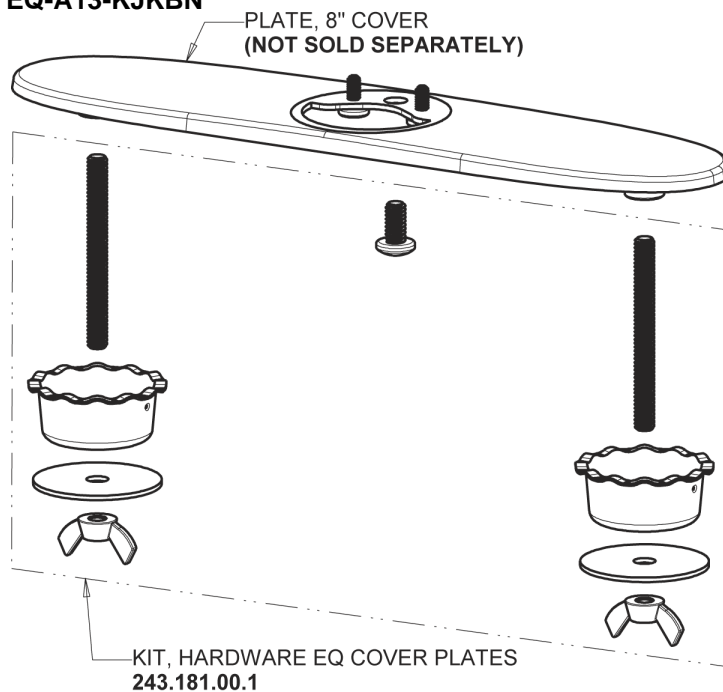

Repair Parts

EQ-A23A-55ABBN

EQ Curved Series Lavatory Sink Faucet with Hands-free Infrared Detection

CHICAGO FAUCETS®

Geberit Group

Brushed Nickel EQ Curved Spout with User Control, 0.5 GPM
EQ-A21A-KJKABBN

EQ Brownout Protector (Accessory Only)
EQ-012JKNF

8" Cover Plate, Brushed Nickel, for EQ Curved/High Arc Spouts
EQ-A13-KJKBN

For Technical Assistance:

Phone: 800-TEC-TRUE (832-8783)

Email: techsupport.us@chicagofaucets.com