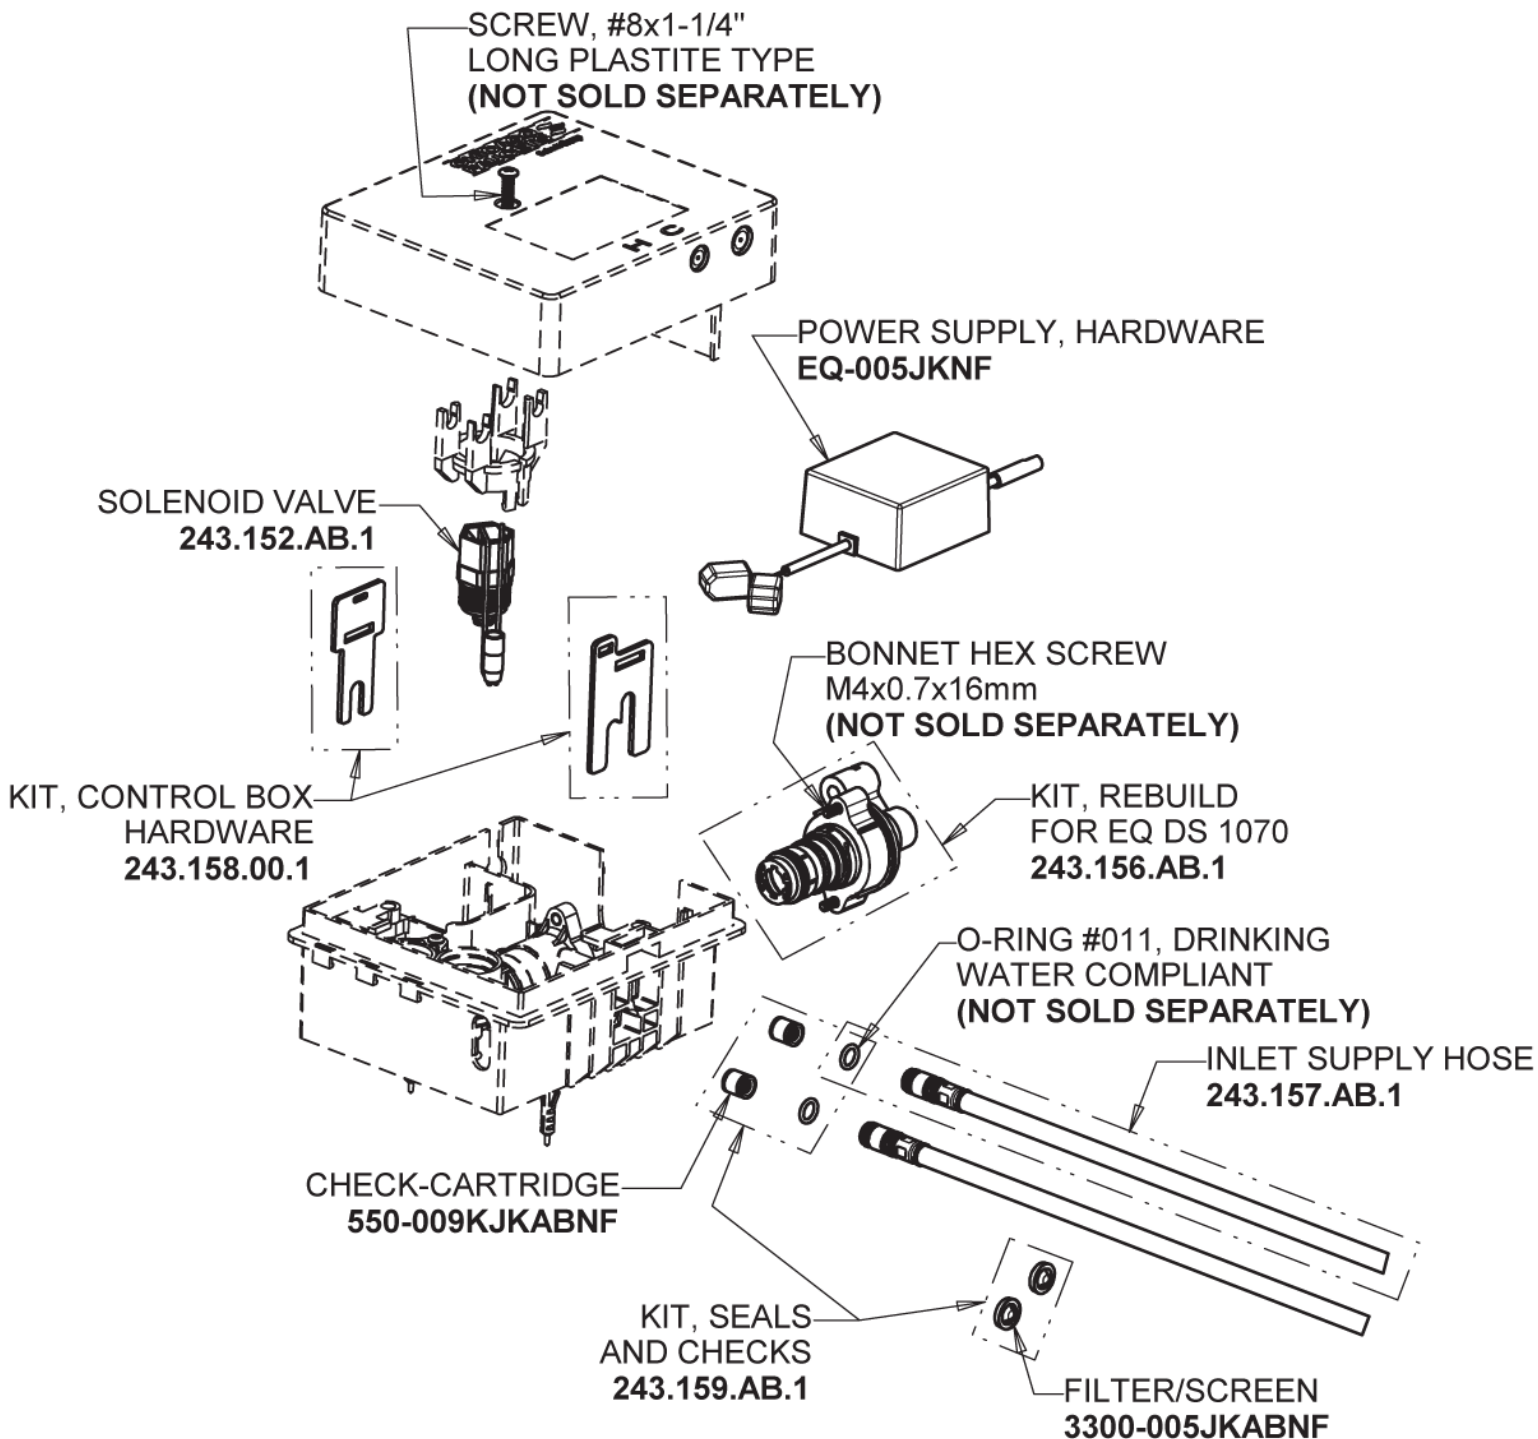

EQ Brownout Protector (Accessory Only)
EQ-012JKNF

8" Cover Plate, Brushed Nickel, for EQ Curved/High Arc Spouts
EQ-A13-KJKBN

For Technical Assistance:

Phone: 800-TEC-TRUE (832-8783)

Email: techsupport.us@chicagofaucets.com

2100 South Clearwater Drive

Des Plaines, IL 60018

Phone: 847-803-5000

chicagofaucets.com

Repair Parts

EQ-A23A-55ABBN

EQ Curved Series Lavatory Sink Faucet with Hands-free Infrared Detection

CHICAGO FAUCETS®

Geberit Group

EQ-53KJKABNF EQ Control Box, AC Hard-wired, Thermostatic Mixer

Base Parts:

For Technical Assistance:

Phone: 800-TEC-TRUE (832-8783)

Email: techsupport.us@chicagofaucets.com

2100 South Clearwater Drive