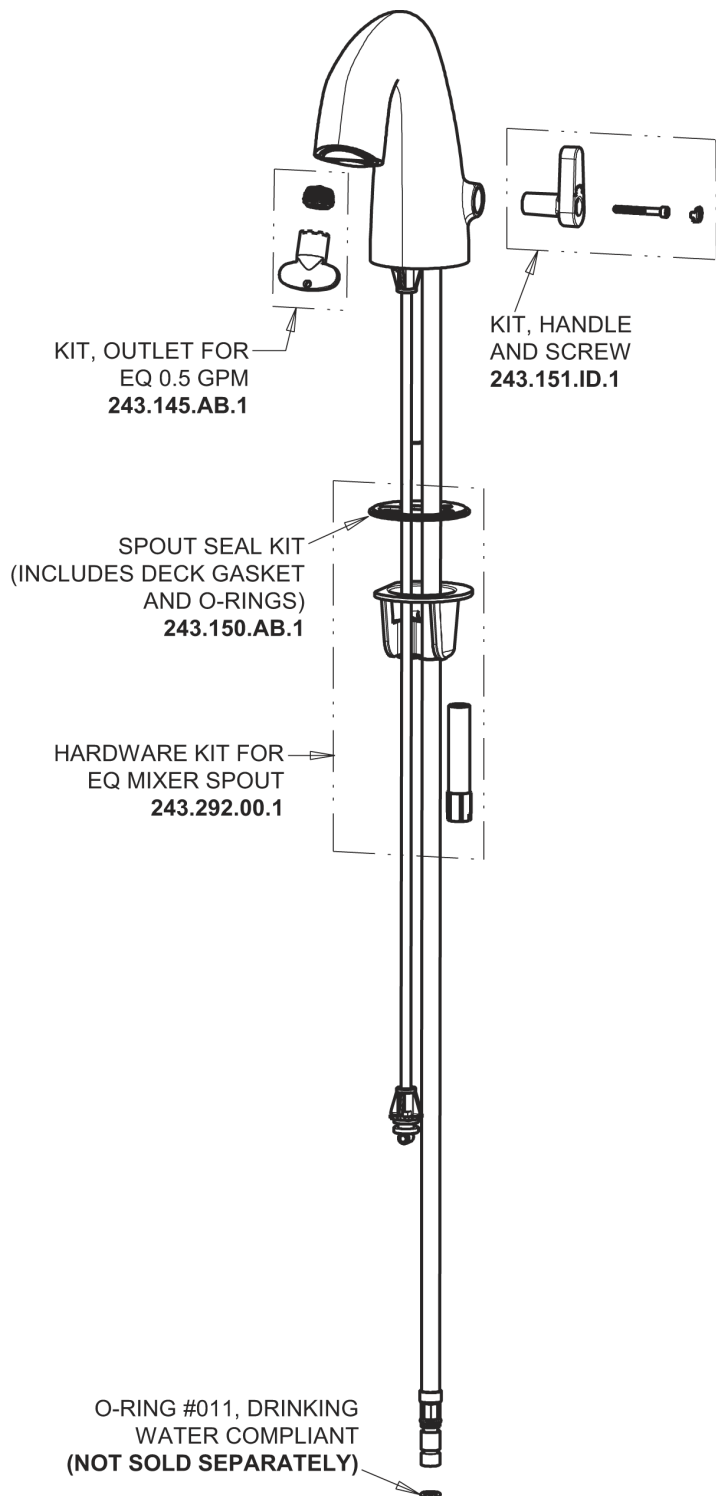

Repair Parts

EQ-A23A-55ABBN

EQ Curved Series Lavatory Sink Faucet with Hands-free Infrared Detection

CHICAGO FAUCETS®

Geberit Group

Brushed Nickel EQ Curved Spout with User Control, 0.5 GPM
EQ-A21A-KJKABBN

EQ Brownout Protector (Accessory Only)
EQ-012JKNF

8" Cover Plate, Brushed Nickel, for EQ Curved/High Arc Spouts
EQ-A13-KJKBN

For Technical Assistance:

Phone: 800-TEC-TRUE (832-8783)

Email: techsupport.us@chicagofaucets.com

2100 South Clearwater Drive

Des Plaines, IL 60018

Phone: 847-803-5000

chicagofaucets.com

Repair Parts

EQ-A23A-55ABBN

EQ Curved Series Lavatory Sink Faucet with Hands-free Infrared Detection

CHICAGO FAUCETS®