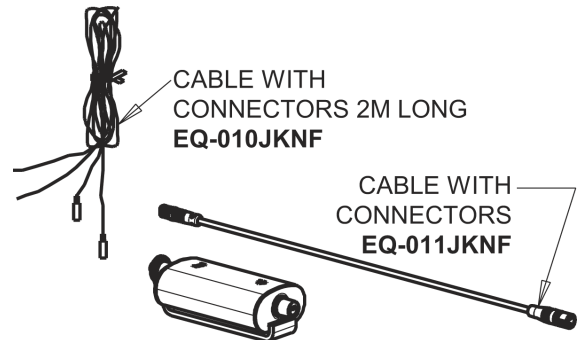

Repair Parts

EQ-A23A-45ABCP

EQ Curved Series Lavatory Sink Faucet with Hands-free Infrared Detection

CHICAGO FAUCETS®

Geberit Group

Polished Chrome EQ Curved Spout with User Control, 0.5 GPM

EQ-A21A-KJKABCP

EQ Brownout Protector (Accessory Only)

EQ-012JKNF

8" Cover Plate, Polished Chrome, for EQ Curved/High Arc Spouts

EQ-A13-KJKCP

For Technical Assistance:

Phone: 800-TEC-TRUE (832-8783)

Email: techsupport.us@chicago faucets.com

2100 South Clearwater Drive

Des Plaines, IL 60018

Phone: 847-803-5000

chicago faucets.com

Repair Parts

EQ-A23A-45ABCP

EQ Curved Series Lavatory Sink Faucet with Hands-free Infrared Detection

CHICAGO FAUCETS®