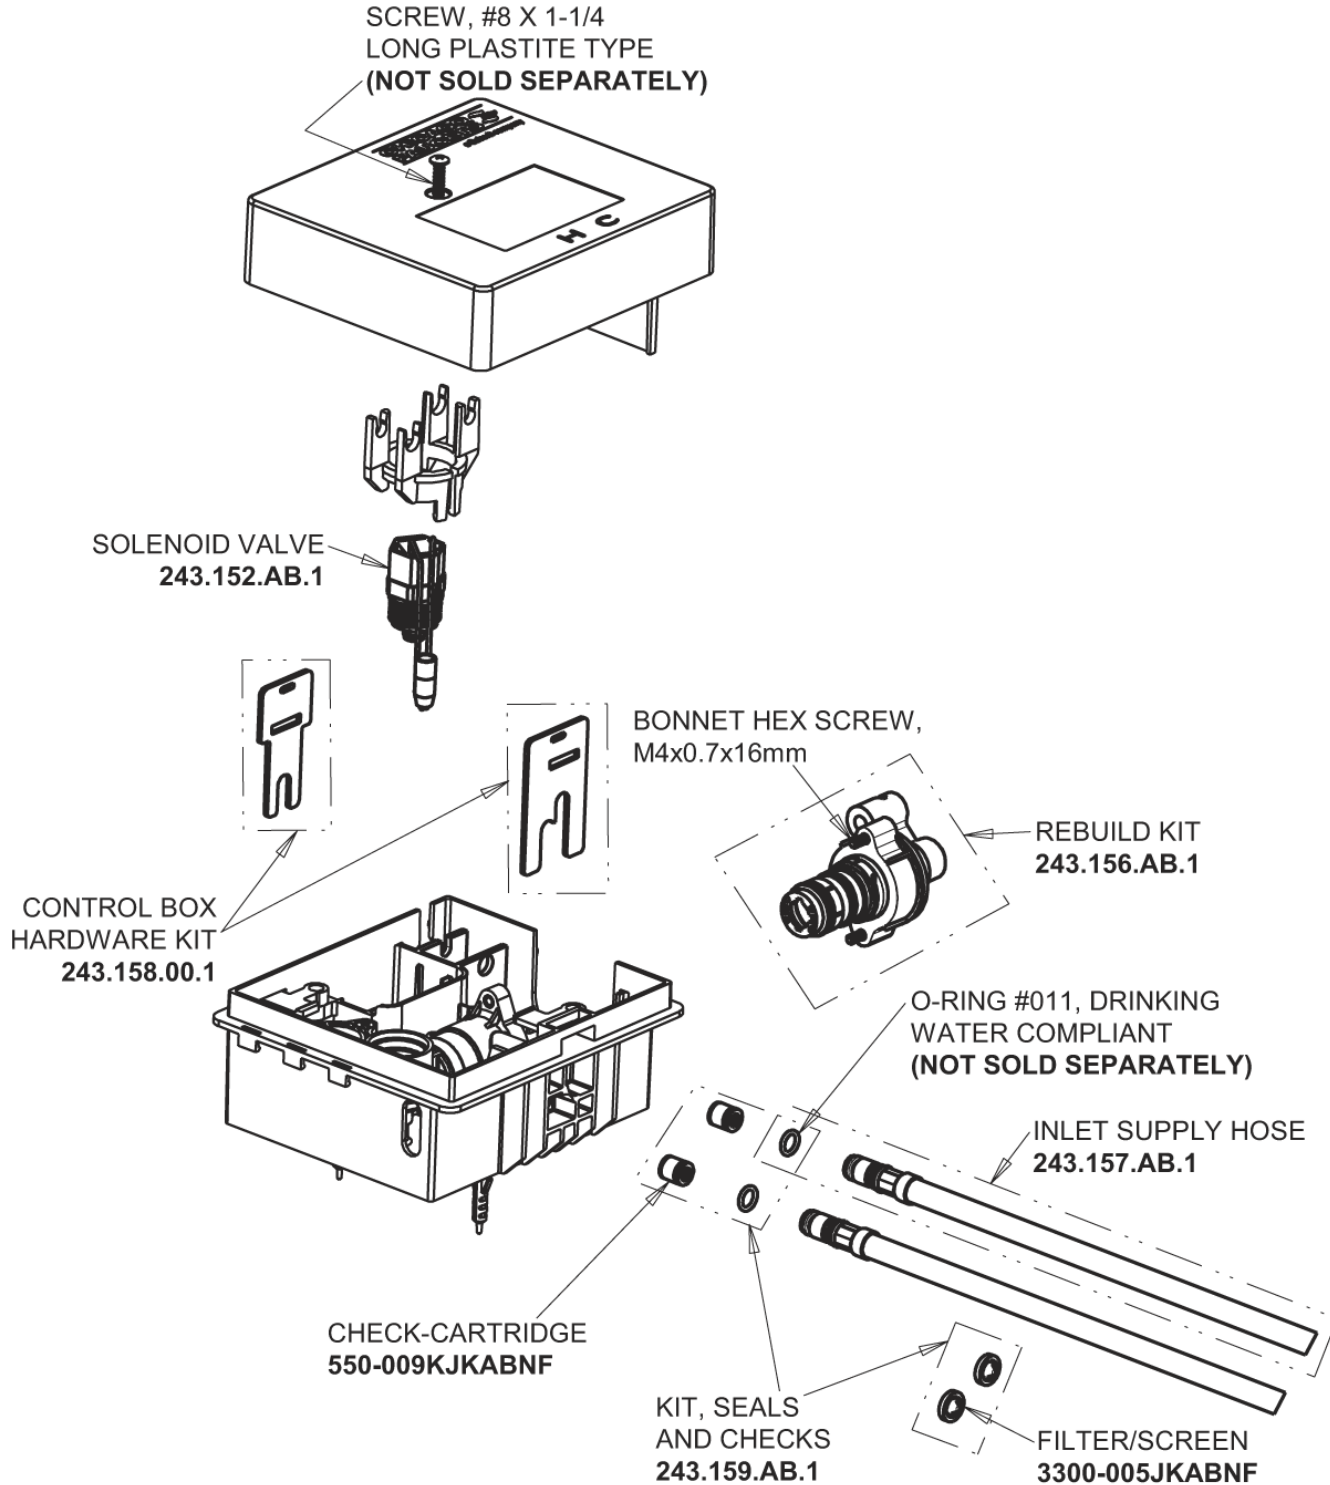

EQ Brownout Protector (Accessory Only)

EQ-012JKNF

8" Cover Plate, Polished Chrome, for EQ Curved/High Arc Spouts

EQ-A13-KJKCP

For Technical Assistance:

Phone: 800-TEC-TRUE (832-8783)

Email: techsupport.us@chicago faucets.com

2100 South Clearwater Drive

Des Plaines, IL 60018

Phone: 847-803-5000

chicago faucets.com

Repair Parts

EQ-A23A-45ABCP

EQ Curved Series Lavatory Sink Faucet with Hands-free Infrared Detection

CHICAGO FAUCETS®

Geberit Group

EQ-43KJKABNF EQ Control Box, AC (Less Transformer), Thermostatic Mixer

Base Parts:

For Technical Assistance:

Phone: 800-TEC-TRUE (832-8783)

Email: techsupport.us@chicagofaucets.com

2100 South Clearwater Drive