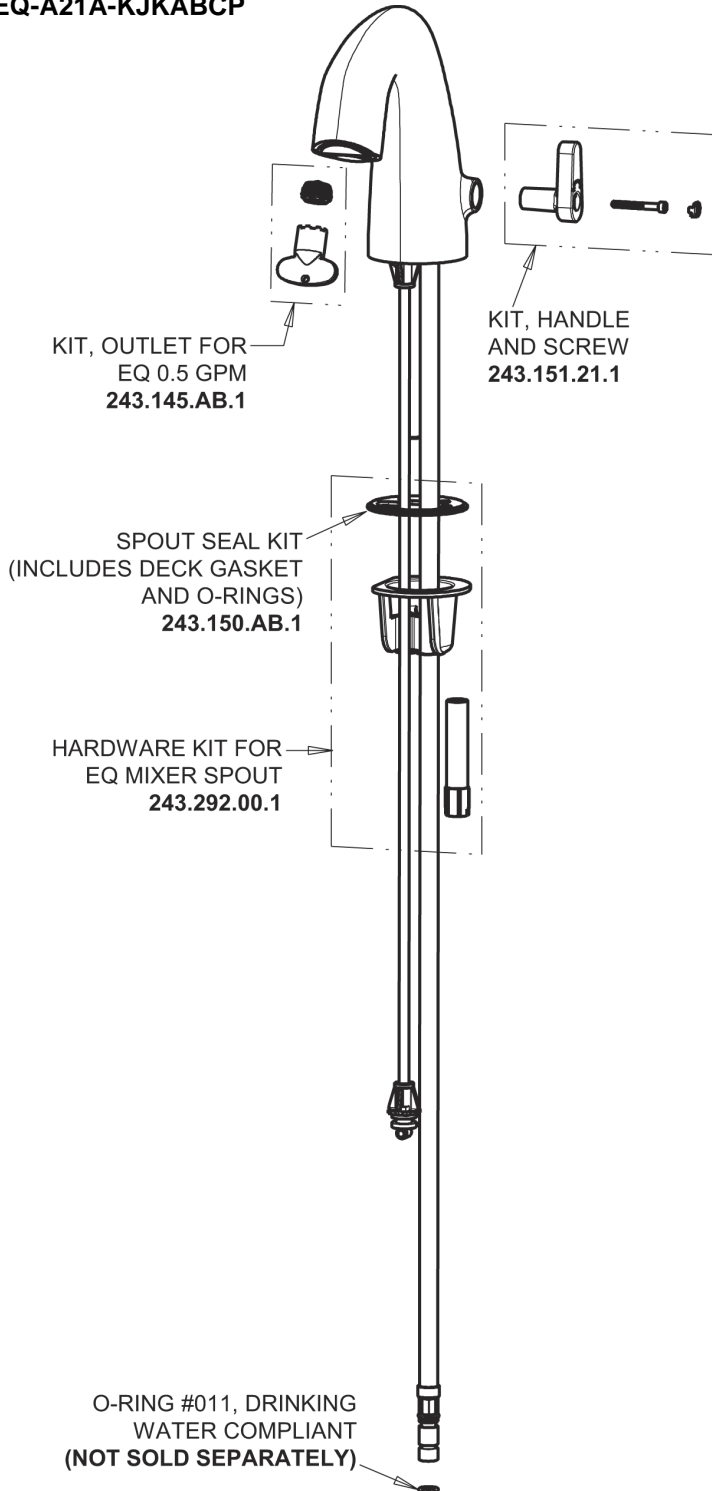

Repair Parts

EQ-A23A-45ABCP

EQ Curved Series Lavatory Sink Faucet with Hands-free Infrared Detection

CHICAGO FAUCETS®

Geberit Group

Polished Chrome EQ Curved Spout with User Control, 0.5 GPM

EQ-A21A-KJKABCP

EQ Brownout Protector (Accessory Only)

EQ-012JKNF

8" Cover Plate, Polished Chrome, for EQ Curved/High Arc Spouts

EQ-A13-KJKCP

For Technical Assistance:

Phone: 800-TEC-TRUE (832-8783)

Email: techsupport.us@chicago faucets.com

2100 South Clearwater Drive

Des Plaines, IL 60018

Phone: 847-803-5000

chicago faucets.com

Repair Parts

EQ-A23A-45ABCP

EQ Curved Series Lavatory Sink Faucet with Hands-free Infrared Detection

CHICAGO FAUCETS®