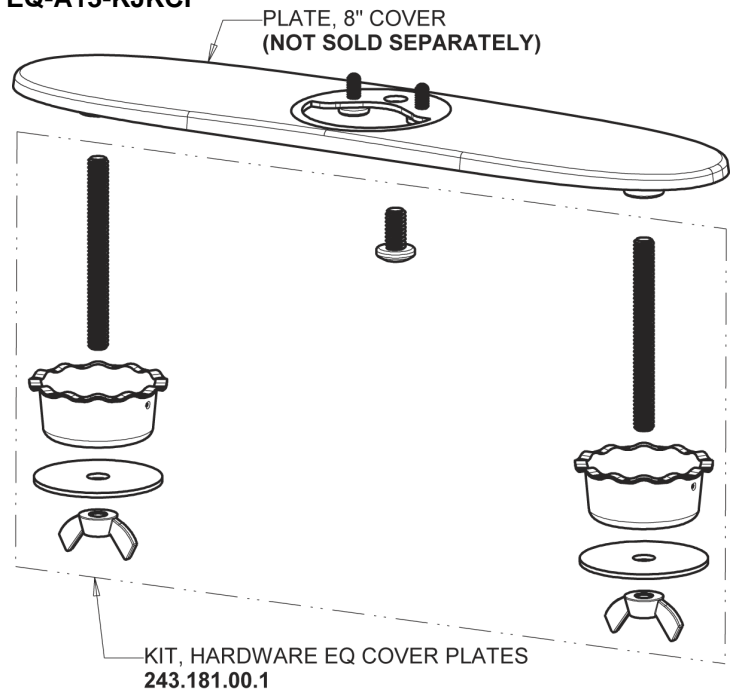

Repair Parts

EQ-A23A-45ABCP

EQ Curved Series Lavatory Sink Faucet with Hands-free Infrared Detection

CHICAGO FAUCETS®

Geberit Group

Polished Chrome EQ Curved Spout with User Control, 0.5 GPM

EQ-A21A-KJKABCP

EQ Brownout Protector (Accessory Only)

EQ-012JKNF

8" Cover Plate, Polished Chrome, for EQ Curved/High Arc Spouts

EQ-A13-KJKCP

For Technical Assistance:

Phone: 800-TEC-TRUE (832-8783)

Email: techsupport.us@chicago faucets.com