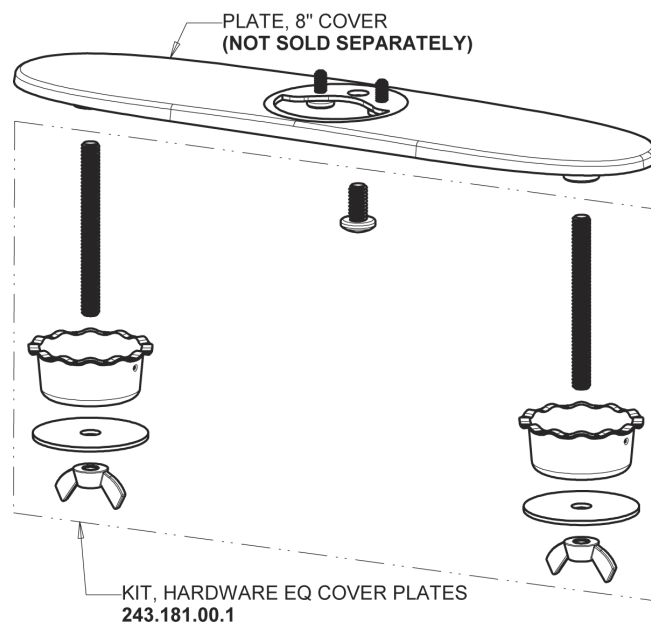

Repair Parts

EQ-A23A-15ABBN

EQ Curved Series Lavatory Sink Faucet with Hands-free Infrared Detection

CHICAGO FAUCETS®

Geberit Group

Brushed Nickel EQ Curved Spout with User Control, 0.5 GPM
EQ-A21A-KJKABBN

8" Cover Plate, Brushed Nickel, for EQ Curved/High Arc Spouts
EQ-A13-KJKBN

For Technical Assistance:

Phone: 800-TEC-TRUE (832-8783)

Email: techsupport.us@chicagofaucets.com

2100 South Clearwater Drive

Des Plaines, IL 60018