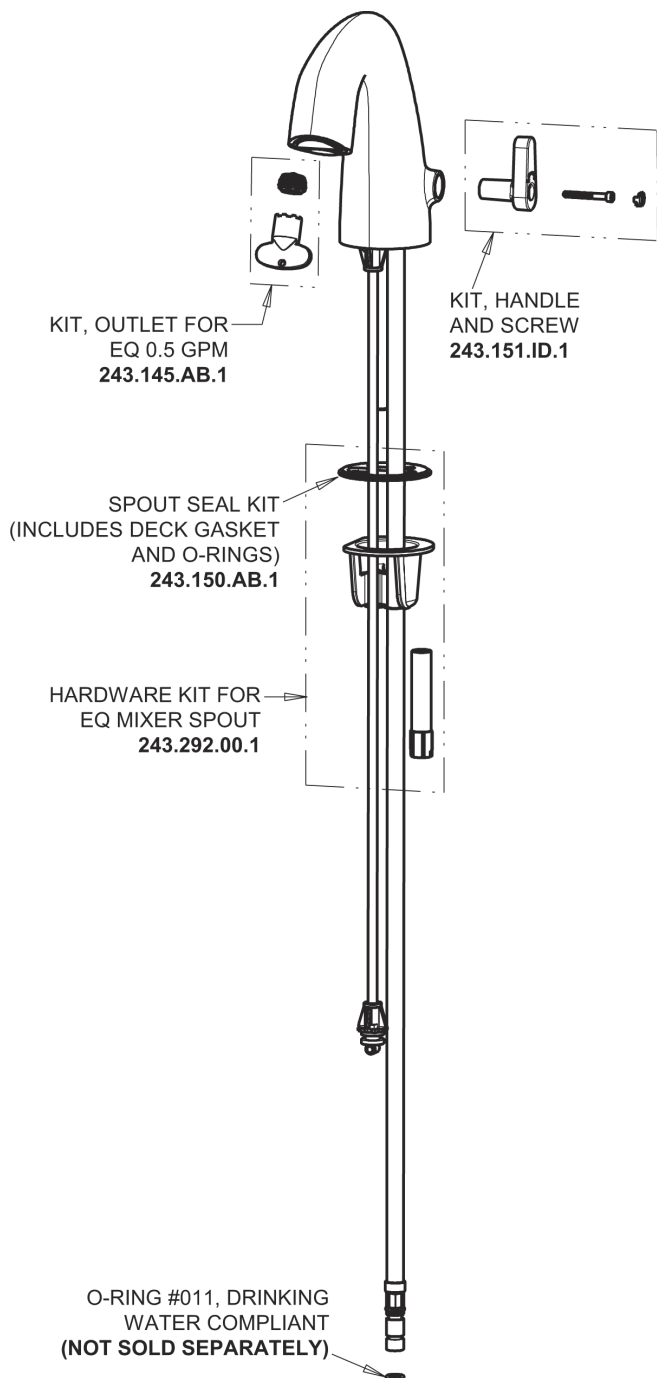

Repair Parts

EQ-A23A-15ABBN

EQ Curved Series Lavatory Sink Faucet with Hands-free Infrared Detection

CHICAGO FAUCETS®

Geberit Group

Brushed Nickel EQ Curved Spout with User Control, 0.5 GPM
EQ-A21A-KJKABBN

8" Cover Plate, Brushed Nickel, for EQ Curved/High Arc Spouts
EQ-A13-KJKBN

For Technical Assistance:

Phone: 800-TEC-TRUE (832-8783)

Email: techsupport.us@chicagofaucets.com

2100 South Clearwater Drive

Des Plaines, IL 60018

Phone: 847-803-5000

chicagofaucets.com

Repair Parts

EQ-A23A-15ABBN

EQ Curved Series Lavatory Sink Faucet with Hands-free Infrared Detection

CHICAGO FAUCETS®

Geberit Group

EQ-13KJKABNF EQ Control Box, Battery, Thermostatic Mixer