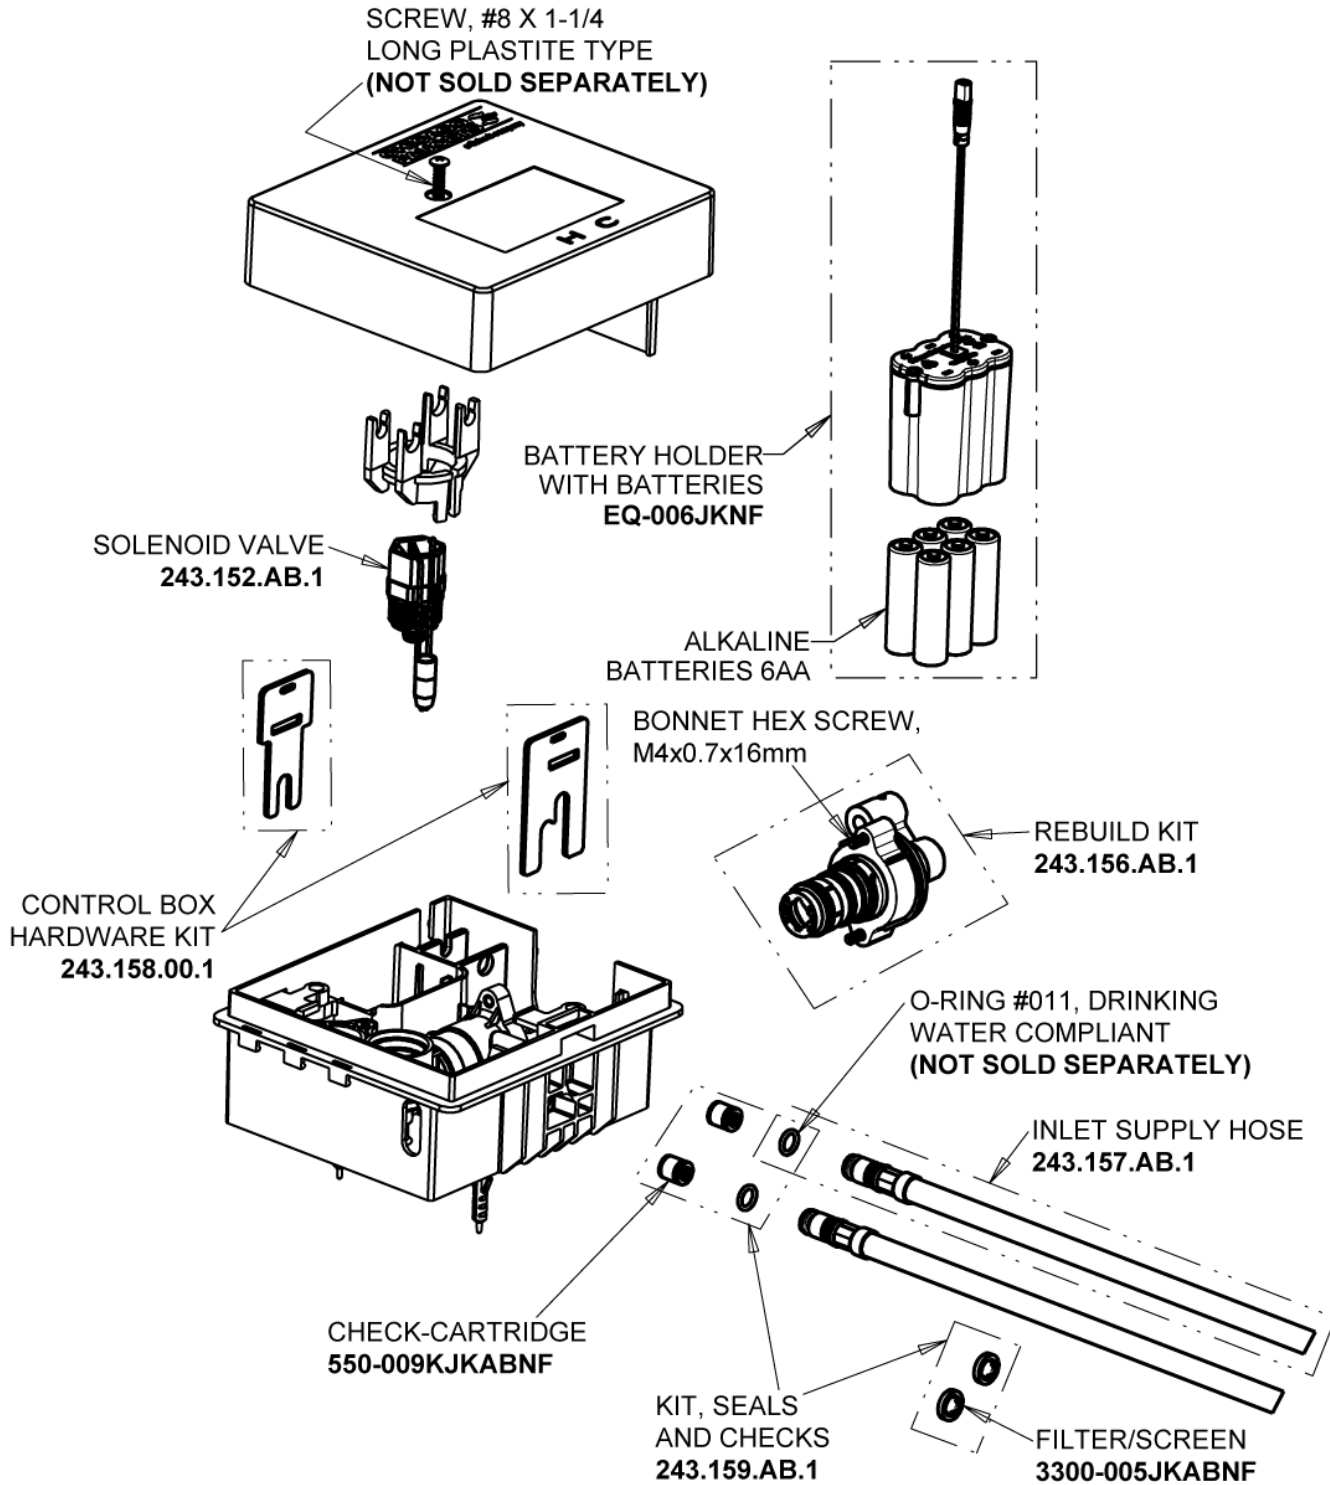

Repair Parts

EQ-A23A-15ABBN

EQ Curved Series Lavatory Sink Faucet with Hands-free Infrared Detection

CHICAGO FAUCETS®

Geberit Group

EQ-13KJKABNF EQ Control Box, Battery, Thermostatic Mixer

Base Parts:

For Technical Assistance:

Phone: 800-TEC-TRUE (832-8783)

Email: techsupport.us@chicagofaucets.com

2100 South Clearwater Drive

Des Plaines, IL 60018

Phone: 847-803-5000

chicagofaucets.com