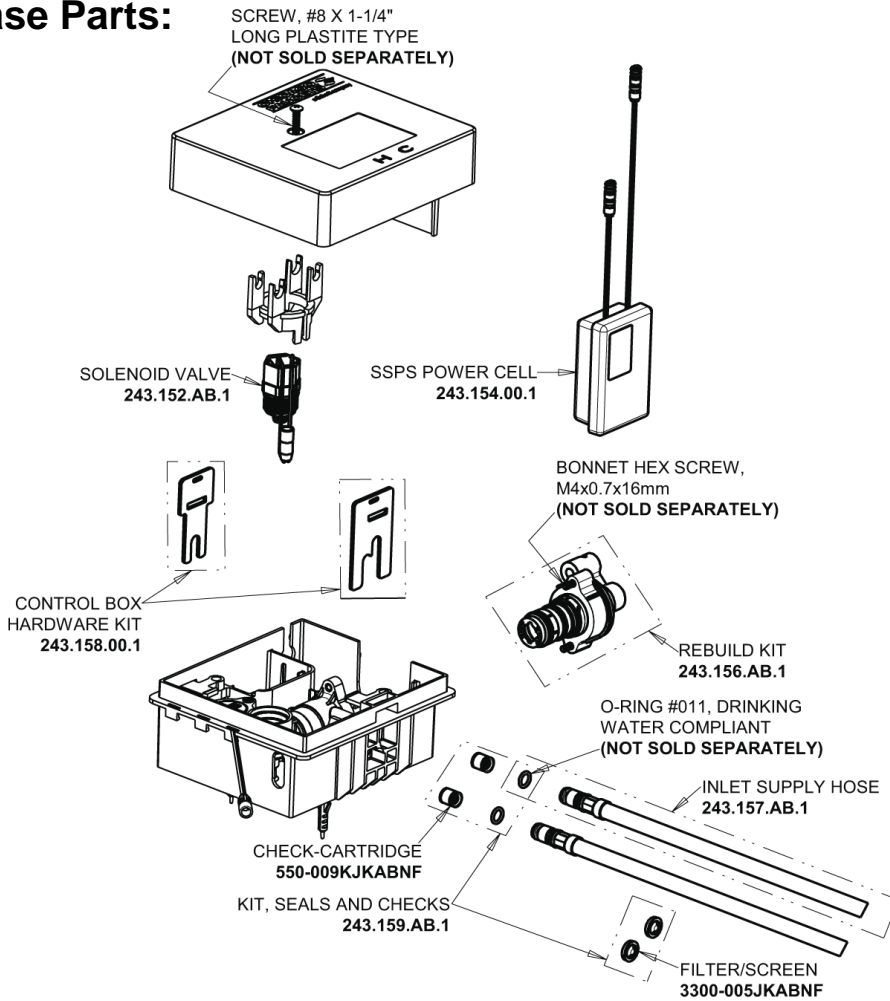

Repair Parts

EQ-A22C-25ABBN

EQ Curved Series Lavatory Sink Faucet with Hands-free Infrared Detection

EQ-C-23KJKABNF EQ Control Box, SSPS, Thermostatic Mixer Base Parts:

Brushed Nickel EQ Curved Spout with User Control, 0.35 GPM EQ-A21C-KJKABBN

4" Cover Plate, Brushed Nickel, for EQ Curved/High Arc Spouts EQ-A12-KJKBN

For Technical Assistance:

Phone: 800-TEC-TRUE (832-8783)

Email: techsupport.us@chicagofaucets.com

2100 South Clearwater Drive

Des Plaines, IL 60018