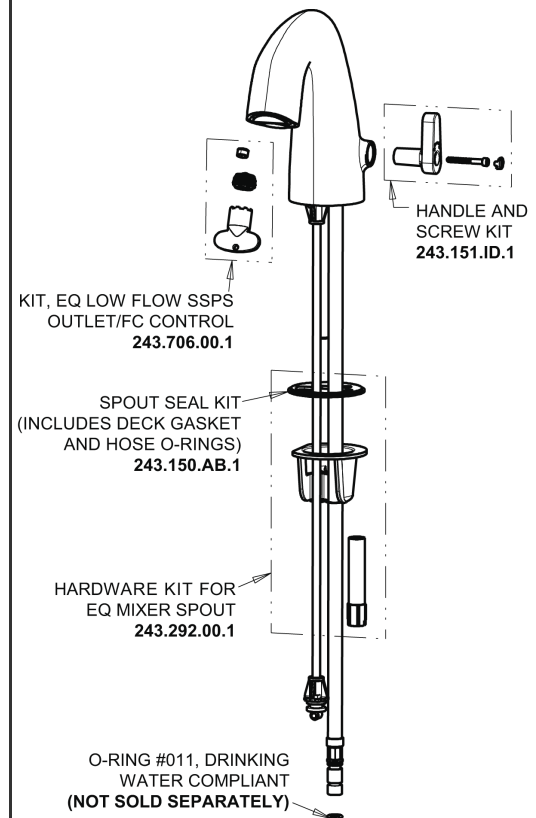

Repair Parts

EQ-A22C-25ABBN

EQ Curved Series Lavatory Sink Faucet with Hands-free Infrared Detection

EQ-C-23KJKABNF EQ Control Box, SSPS, Thermostatic Mixer Base Parts:

Brushed Nickel EQ Curved Spout with User Control, 0.35 GPM EQ-A21C-KJKABBN

4" Cover Plate, Brushed Nickel, for EQ Curved/High Arc Spouts EQ-A12-KJKBN

For Technical Assistance:

Phone: 800-TEC-TRUE (832-8783)

Email: techsupport.us@chicagofaucets.com

2100 South Clearwater Drive

Des Plaines, IL 60018