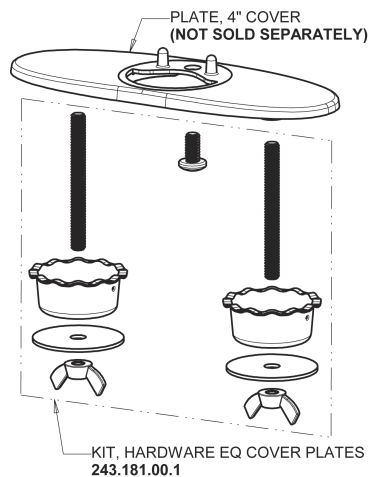

Repair Parts

EQ-A22C-25ABBN

EQ Curved Series Lavatory Sink Faucet with Hands-free Infrared Detection

EQ-C-23KJKABNF EQ Control Box, SSPS, Thermostatic Mixer Base Parts:

Brushed Nickel EQ Curved Spout with User Control, 0.35 GPM EQ-A21C-KJKABBN

4" Cover Plate, Brushed Nickel, for EQ Curved/High Arc Spouts EQ-A12-KJKBN

For Technical Assistance:

Phone: 800-TEC-TRUE (832-8783)

Email: techsupport.us@chicagofaucets.com

2100 South Clearwater Drive

Des Plaines, IL 60018