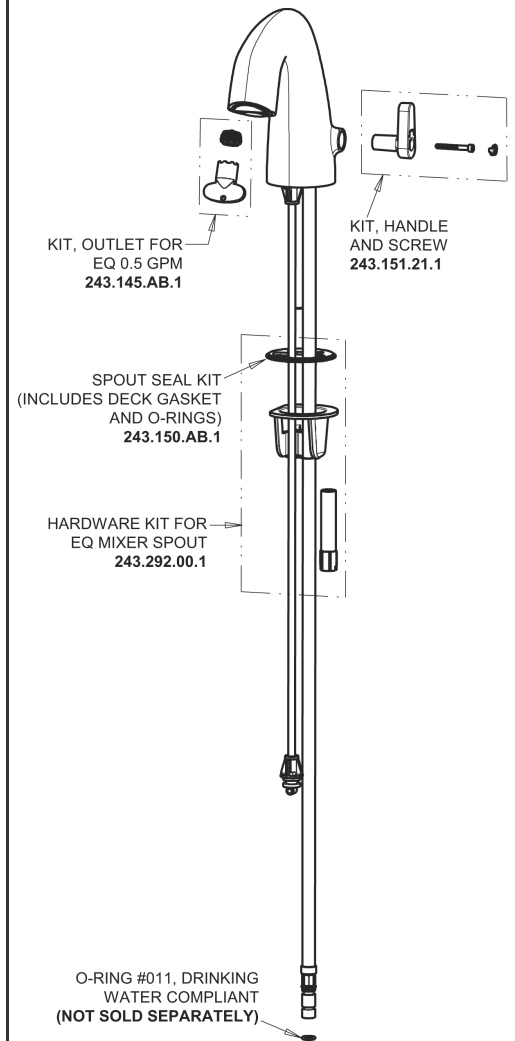

Repair Parts

EQ-A22A-65ABCP

EQ Curved Series Lavatory Sink Faucet with Hands-free Infrared Detection

EQ-62KJKABNF EQ Control Box, Long Life Battery, Mechanical Mixer Base Parts:

Polished Chrome EQ Curved Spout with User Control, 0.5 GPM EQ-A21A-KJKABCP

4" Cover Plate, Polished Chrome, for EQ Curved/High Arc Spouts EQ-A12-KJKCP

For Technical Assistance:

Phone: 800-TEC-TRUE (832-8783)

Email: techsupport.us@chicagofaucets.com

2100 South Clearwater Drive

Des Plaines, IL 60018