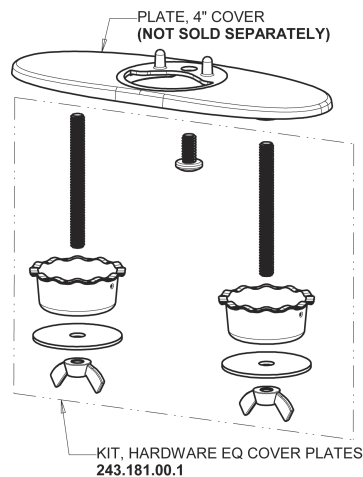

Repair Parts

EQ-A22A-65ABCP

EQ Curved Series Lavatory Sink Faucet with Hands-free Infrared Detection

EQ-62KJKABNF EQ Control Box, Long Life Battery, Mechanical Mixer Base Parts:

Polished Chrome EQ Curved Spout with User Control, 0.5 GPM EQ-A21A-KJKABCP

4" Cover Plate, Polished Chrome, for EQ Curved/High Arc Spouts EQ-A12-KJKCP

For Technical Assistance:

Phone: 800-TEC-TRUE (832-8783)

Email: techsupport.us@chicagofaucets.com

2100 South Clearwater Drive

Des Plaines, IL 60018