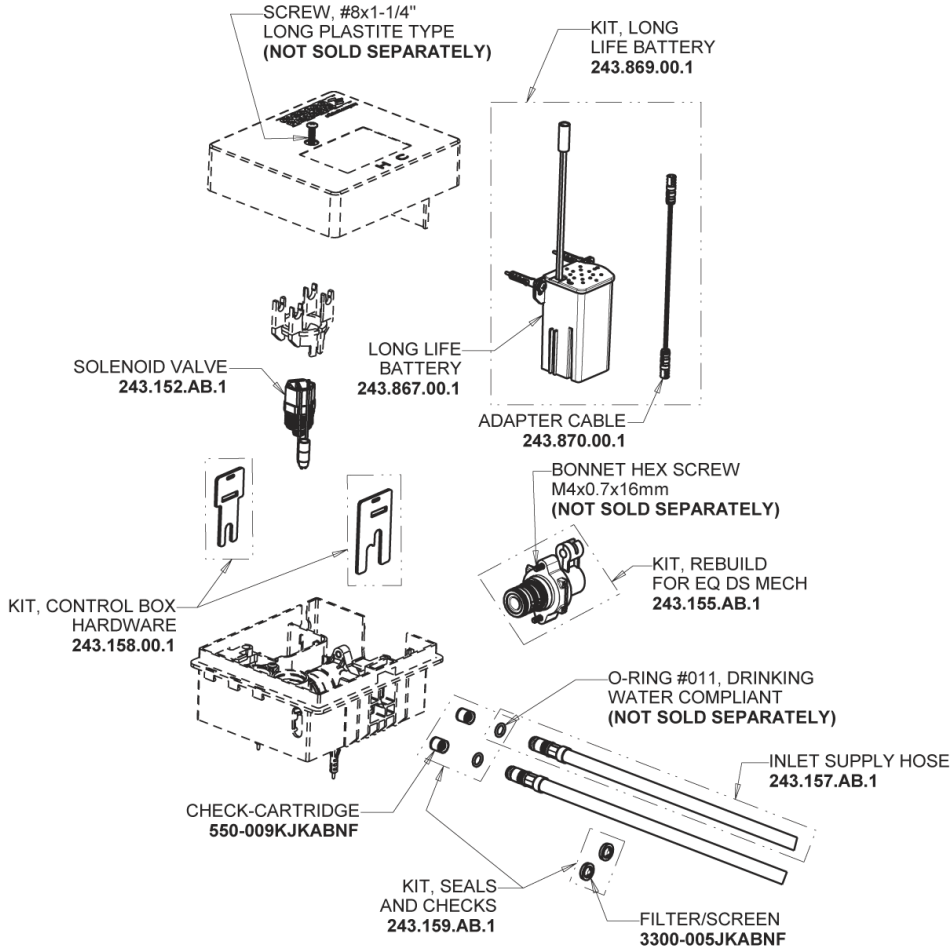

Repair Parts

EQ-A22A-65ABCP

EQ Curved Series Lavatory Sink Faucet with Hands-free Infrared Detection

EQ-62KJKABNF EQ Control Box, Long Life Battery, Mechanical Mixer Base Parts:

Polished Chrome EQ Curved Spout with User Control, 0.5 GPM EQ-A21A-KJKABCP

4" Cover Plate, Polished Chrome, for EQ Curved/High Arc Spouts EQ-A12-KJKCP

For Technical Assistance:

Phone: 800-TEC-TRUE (832-8783)

Email: techsupport.us@chicagofaucets.com

2100 South Clearwater Drive

Des Plaines, IL 60018