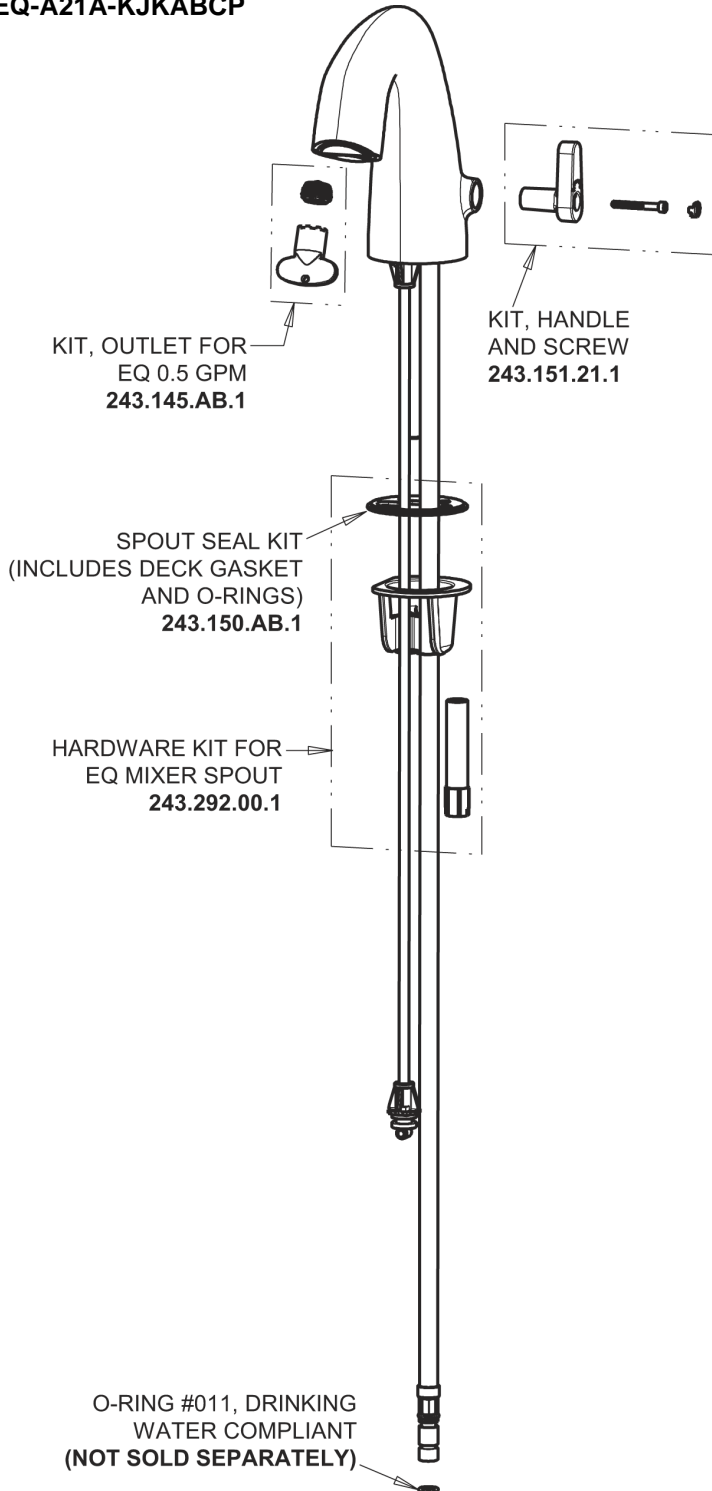

Repair Parts

EQ-A22A-45ABCP

EQ Curved Series Lavatory Sink Faucet with Hands-free Infrared Detection

CHICAGO FAUCETS®

Geberit Group

Polished Chrome EQ Curved Spout with User Control, 0.5 GPM

EQ-A21A-KJKABCP

EQ Brownout Protector (Accessory Only)

EQ-012JKNF

4" Cover Plate, Polished Chrome, for EQ Curved/High Arc Spouts

EQ-A12-KJKCP

For Technical Assistance:

Phone: 800-TEC-TRUE (832-8783)

Email: techsupport.us@chicagofaucets.com

2100 South Clearwater Drive

Des Plaines, IL 60018

Phone: 847-803-5000

chicagofaucets.com

Repair Parts

EQ-A22A-45ABCP

EQ Curved Series Lavatory Sink Faucet with Hands-free Infrared Detection

CHICAGO FAUCETS®