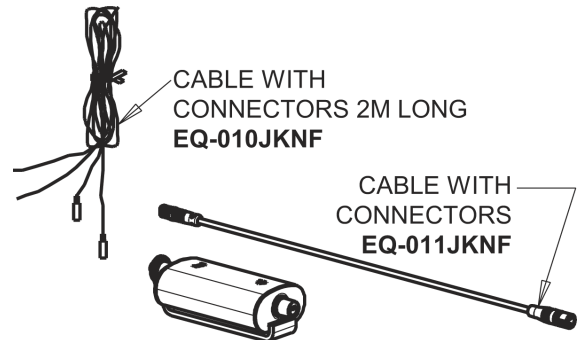

Repair Parts

EQ-A22A-45ABCP

EQ Curved Series Lavatory Sink Faucet with Hands-free Infrared Detection

CHICAGO FAUCETS®

Geberit Group

Polished Chrome EQ Curved Spout with User Control, 0.5 GPM

EQ-A21A-KJKABCP

EQ Brownout Protector (Accessory Only)

EQ-012JKNF

4" Cover Plate, Polished Chrome, for EQ Curved/High Arc Spouts

EQ-A12-KJKCP

For Technical Assistance:

Phone: 800-TEC-TRUE (832-8783)

Email: techsupport.us@chicagofaucets.com

2100 South Clearwater Drive

Des Plaines, IL 60018

Phone: 847-803-5000

chicagofaucets.com

Repair Parts

EQ-A22A-45ABCP

EQ Curved Series Lavatory Sink Faucet with Hands-free Infrared Detection

CHICAGO FAUCETS®