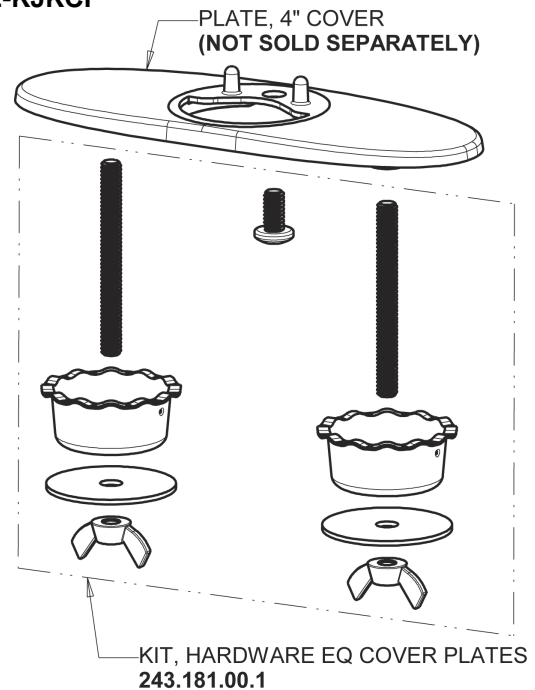

Repair Parts

EQ-A22A-45ABCP

EQ Curved Series Lavatory Sink Faucet with Hands-free Infrared Detection

CHICAGO FAUCETS®

Geberit Group

Polished Chrome EQ Curved Spout with User Control, 0.5 GPM

EQ-A21A-KJKABCP

EQ Brownout Protector (Accessory Only)

EQ-012JKNF

4" Cover Plate, Polished Chrome, for EQ Curved/High Arc Spouts

EQ-A12-KJKCP

For Technical Assistance:

Phone: 800-TEC-TRUE (832-8783)

Email: techsupport.us@chicagofaucets.com