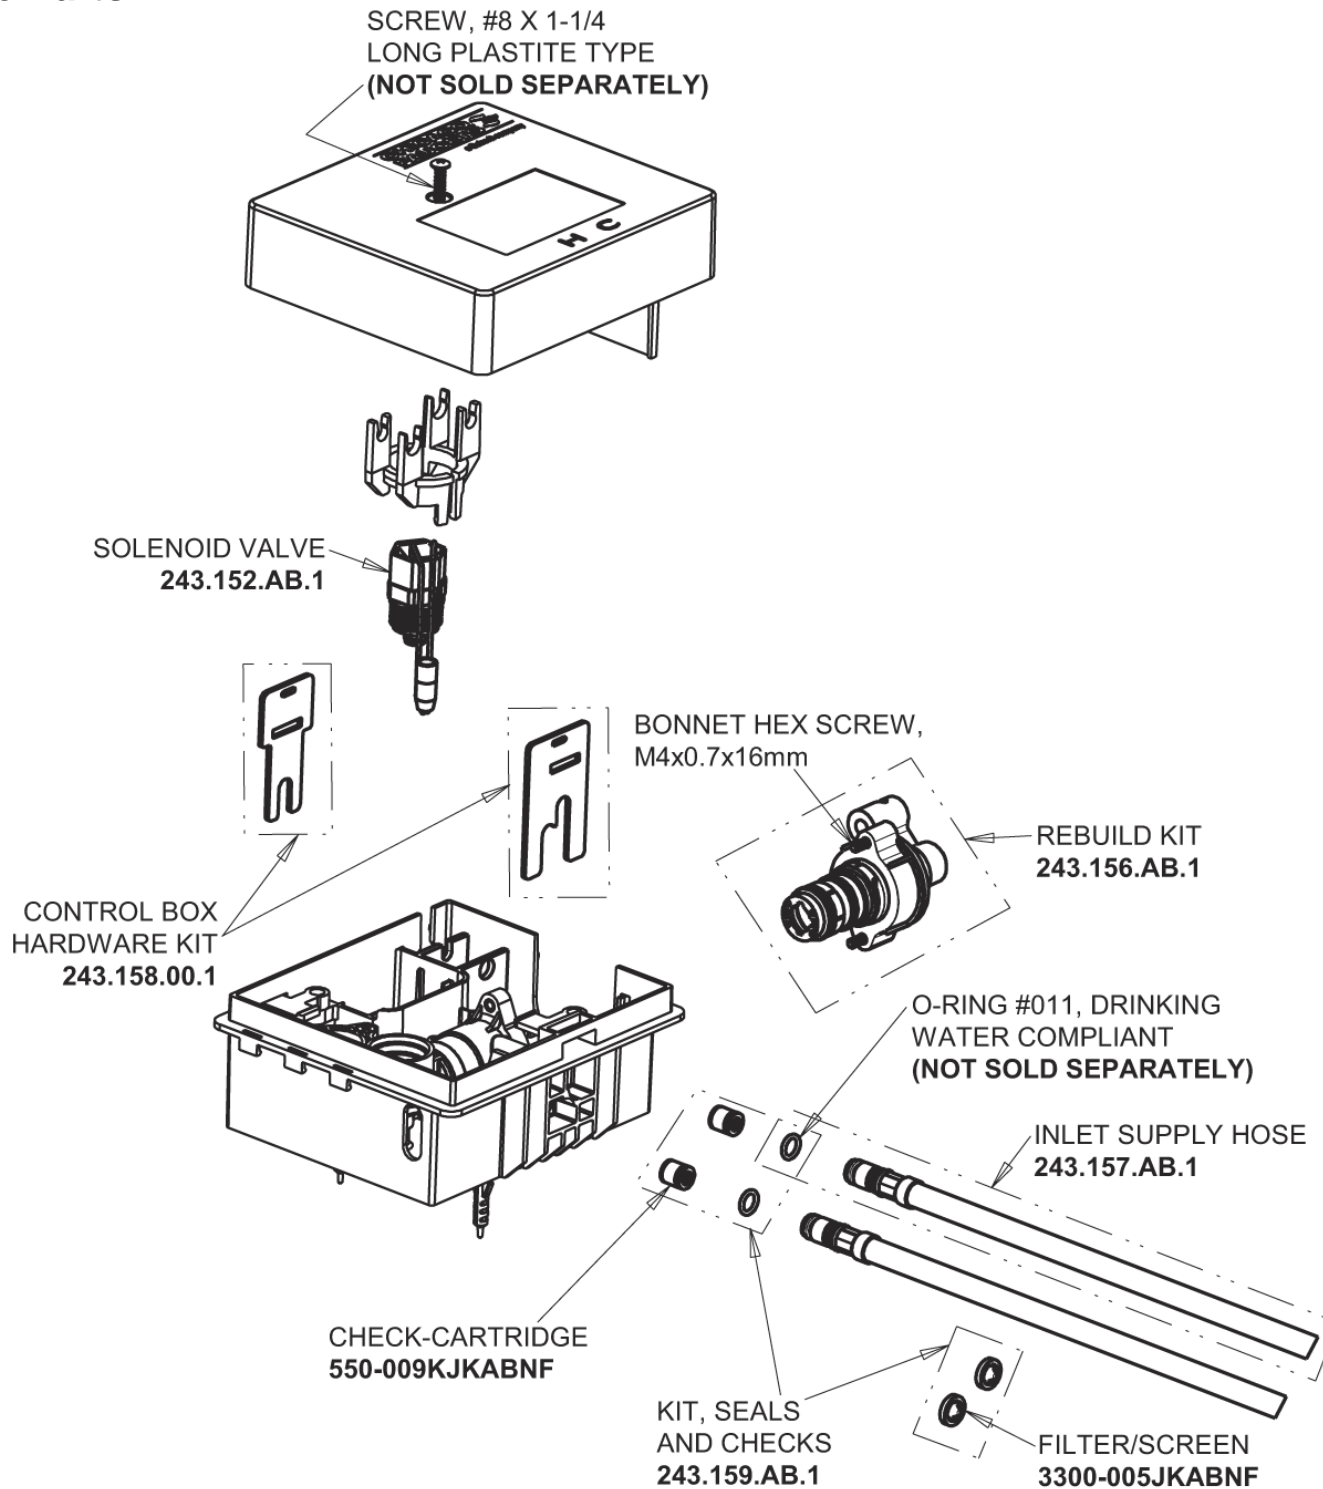

EQ Brownout Protector (Accessory Only)

EQ-012JKNF

4" Cover Plate, Polished Chrome, for EQ Curved/High Arc Spouts

EQ-A12-KJKCP

For Technical Assistance:

Phone: 800-TEC-TRUE (832-8783)

Email: techsupport.us@chicagofaucets.com

2100 South Clearwater Drive

Des Plaines, IL 60018

Phone: 847-803-5000

chicagofaucets.com

Repair Parts

EQ-A22A-45ABCP

EQ Curved Series Lavatory Sink Faucet with Hands-free Infrared Detection

CHICAGO FAUCETS®

Geberit Group

EQ-43KJKABNF EQ Control Box, AC (Less Transformer), Thermostatic Mixer

Base Parts:

For Technical Assistance:

Phone: 800-TEC-TRUE (832-8783)

Email: techsupport.us@chicagofaucets.com

2100 South Clearwater Drive