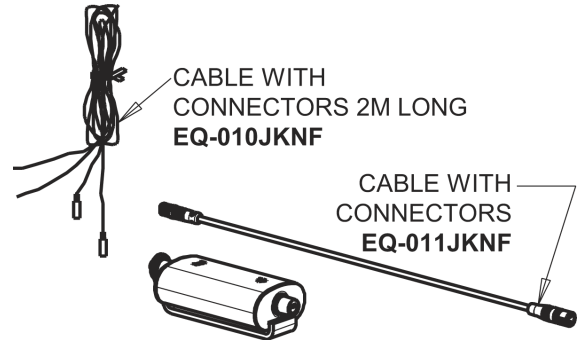

Repair Parts

EQ-A22A-35ABCP

EQ Curved Series Lavatory Sink Faucet with Hands-free Infrared Detection

**CHICAGO
FAUCETS**

a Geberit company

Polished Chrome EQ Curved Spout with User Control, 0.5 GPM
EQ-A21A-KJKABCP

EQ Brownout Protector (Accessory Only)
EQ-012JKNF

4" Cover Plate, Polished Chrome, for EQ Curved/High Arc Spouts
EQ-A12-KJKCP

For Technical Assistance:

Phone: 800-TEC-TRUE (832-8783)

Email: techsupport.us@chicagofaucets.com

2100 South Clearwater Drive

Des Plaines, IL 60018

Phone: 847-803-5000

chicagofaucets.com

Repair Parts

EQ-A22A-35ABCP

EQ Curved Series Lavatory Sink Faucet with Hands-free Infrared Detection

**CHICAGO
FAUCETS**