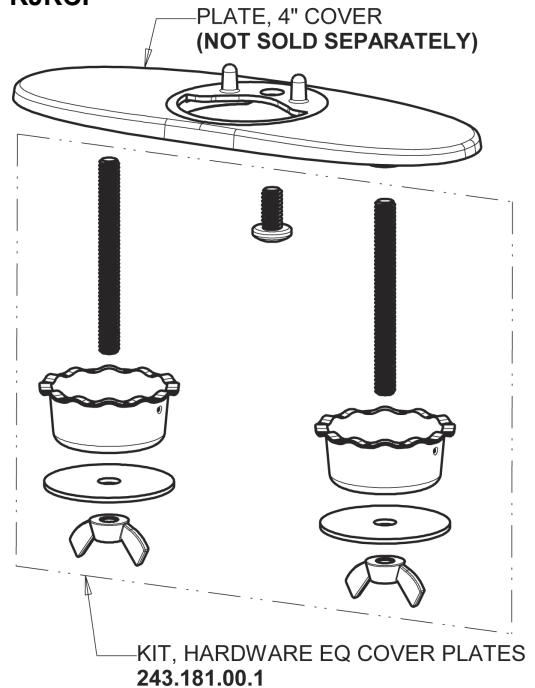

Repair Parts

EQ-A22A-35ABCP

EQ Curved Series Lavatory Sink Faucet with Hands-free Infrared Detection

**CHICAGO
FAUCETS**

a Geberit company

Polished Chrome EQ Curved Spout with User Control, 0.5 GPM
EQ-A21A-KJKABCP

EQ Brownout Protector (Accessory Only)
EQ-012JKNF

4" Cover Plate, Polished Chrome, for EQ Curved/High Arc Spouts
EQ-A12-KJKCP

For Technical Assistance:

Phone: 800-TEC-TRUE (832-8783)

Email: techsupport.us@chicagofaucets.com