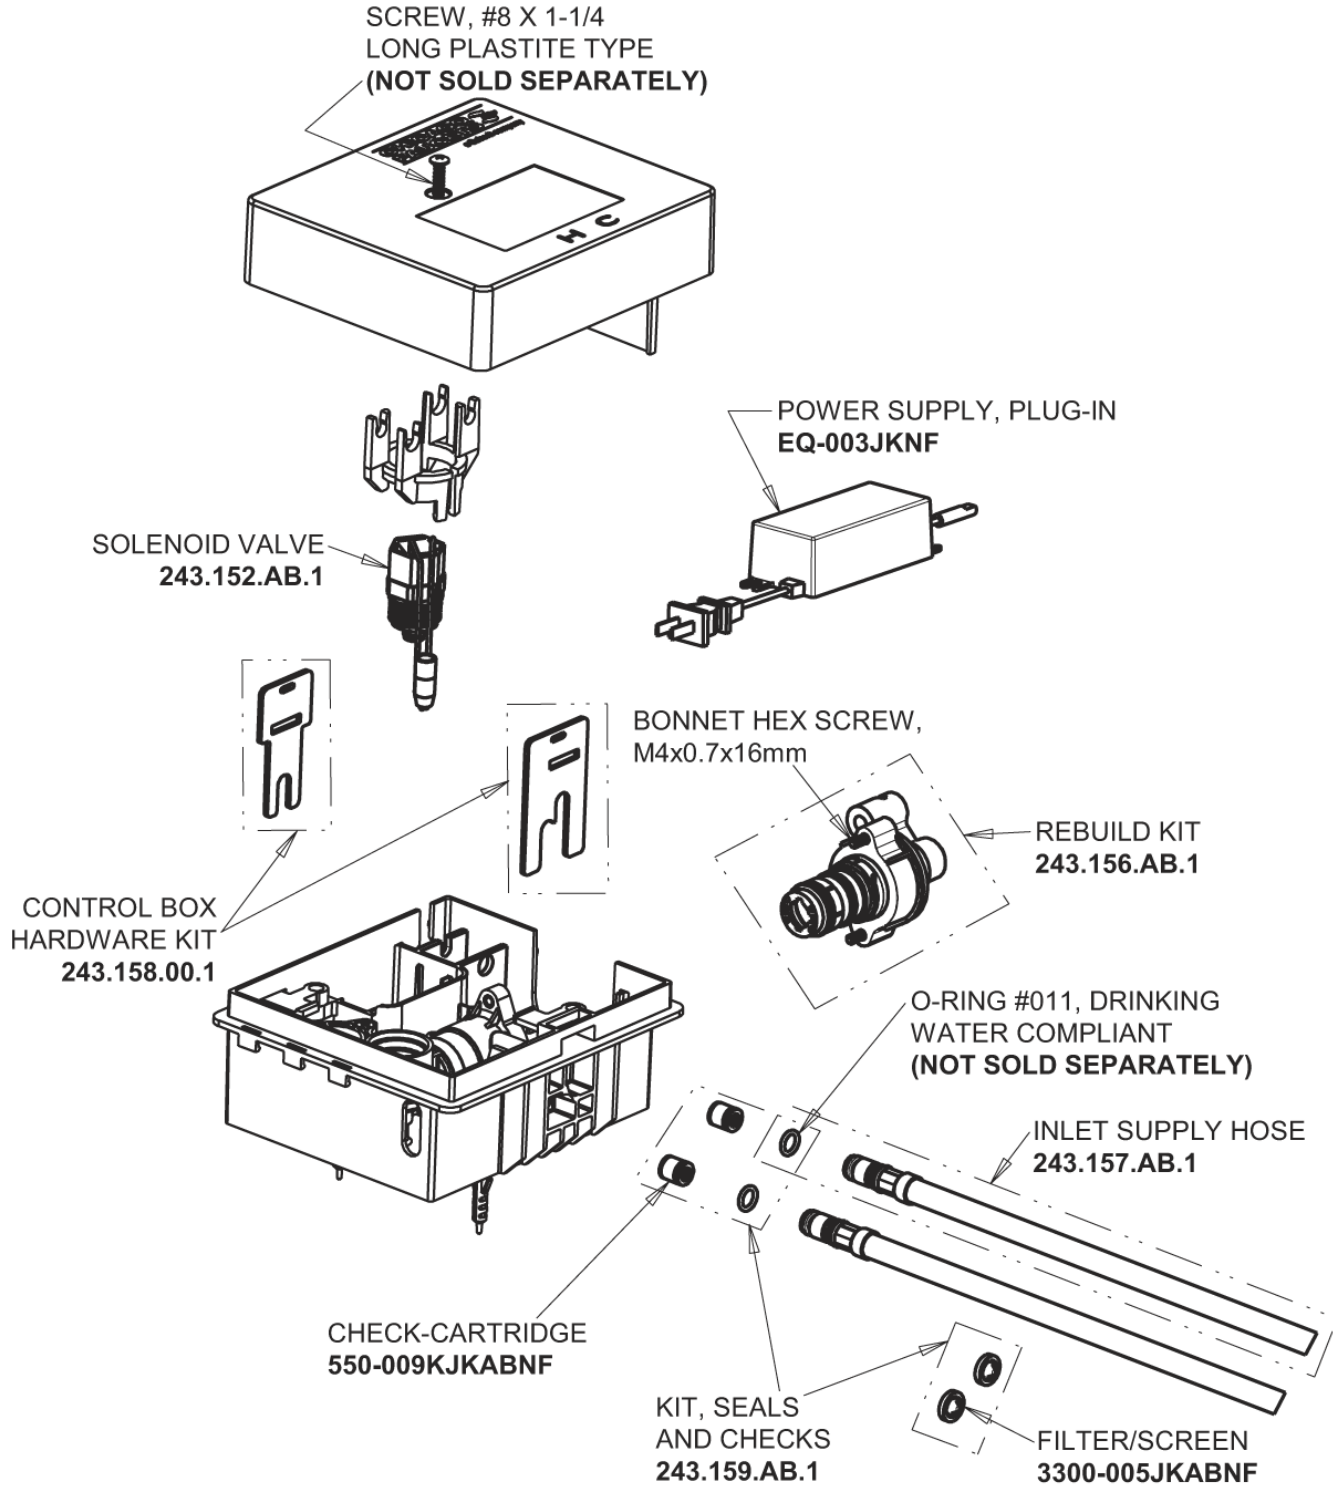

EQ Brownout Protector (Accessory Only)
EQ-012JKNF

4" Cover Plate, Polished Chrome, for EQ Curved/High Arc Spouts
EQ-A12-KJKCP

For Technical Assistance:

Phone: 800-TEC-TRUE (832-8783)

Email: techsupport.us@chicagofaucets.com

2100 South Clearwater Drive

Des Plaines, IL 60018

Phone: 847-803-5000

chicagofaucets.com

Repair Parts

EQ-A22A-35ABCP

EQ Curved Series Lavatory Sink Faucet with Hands-free Infrared Detection

**CHICAGO
FAUCETS**

a Geberit company

EQ-33KJKABNF EQ Control Box, AC Plug-in, Thermostatic Mixer Base Parts:

For Technical Assistance:

Phone: 800-TEC-TRUE (832-8783)

Email: techsupport.us@chicagofaucets.com

2100 South Clearwater Drive