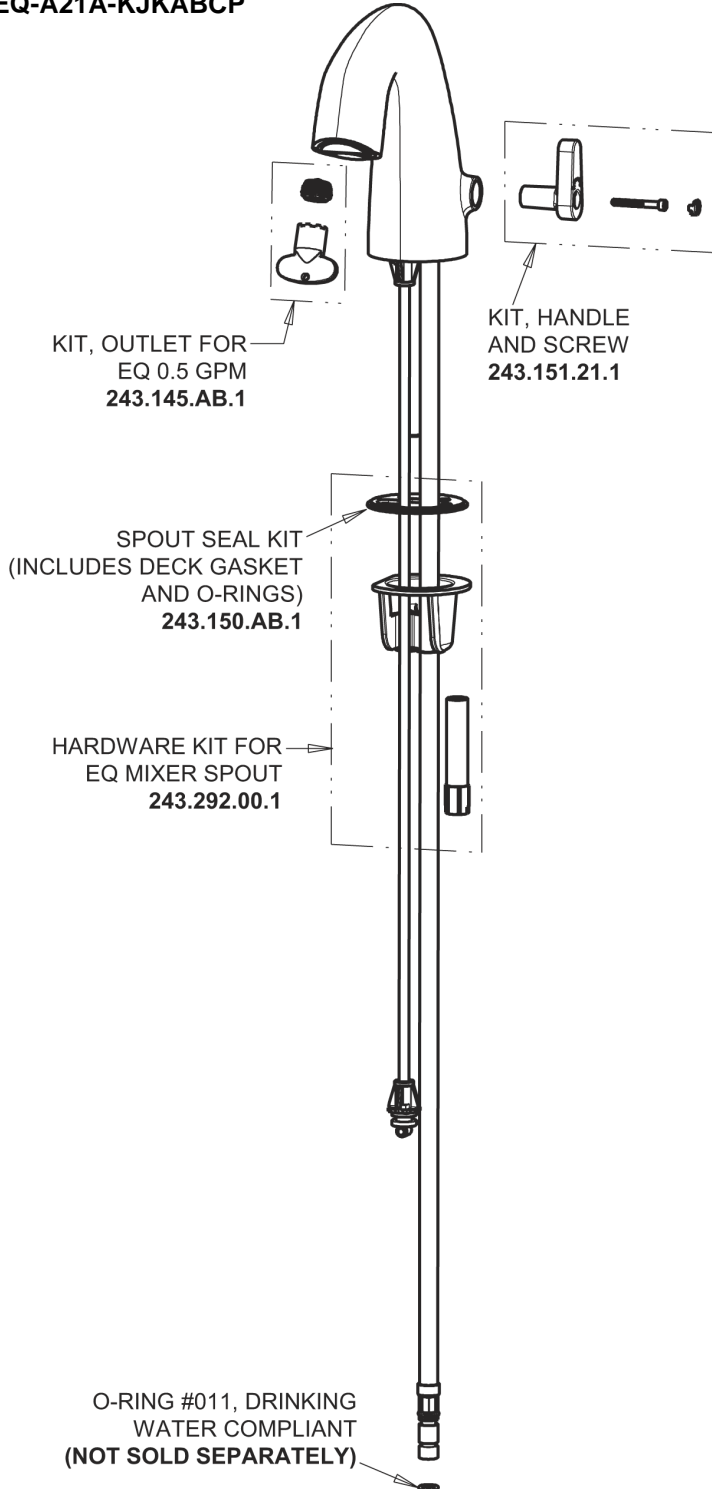

Repair Parts

EQ-A22A-35ABCP

EQ Curved Series Lavatory Sink Faucet with Hands-free Infrared Detection

**CHICAGO
FAUCETS**

a Geberit company

Polished Chrome EQ Curved Spout with User Control, 0.5 GPM
EQ-A21A-KJKABCP

EQ Brownout Protector (Accessory Only)
EQ-012JKNF

4" Cover Plate, Polished Chrome, for EQ Curved/High Arc Spouts
EQ-A12-KJKCP

For Technical Assistance:

Phone: 800-TEC-TRUE (832-8783)

Email: techsupport.us@chicagofaucets.com

2100 South Clearwater Drive

Des Plaines, IL 60018

Phone: 847-803-5000

chicagofaucets.com

Repair Parts

EQ-A22A-35ABCP

EQ Curved Series Lavatory Sink Faucet with Hands-free Infrared Detection

**CHICAGO
FAUCETS**