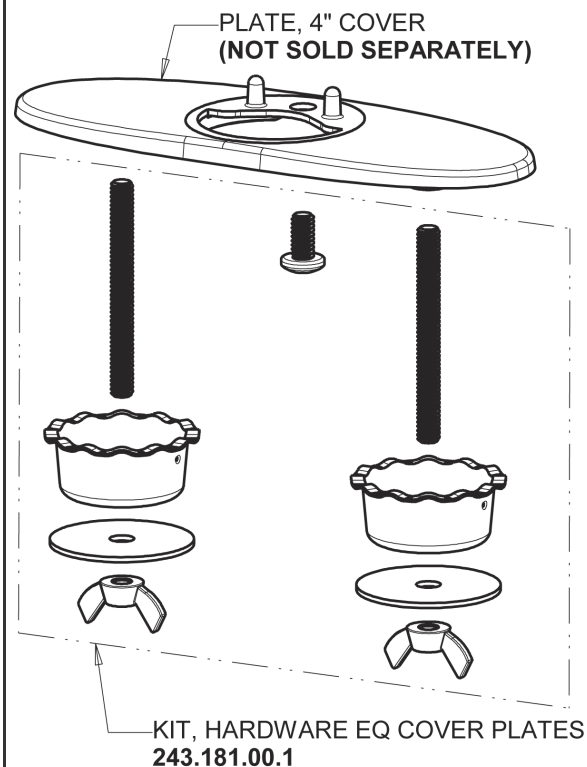

# Repair Parts

EQ-A22A-15ABCP

EQ Curved Series Lavatory Sink Faucet with Hands-free Infrared Detection

**CHICAGO  
FAUCETS**

a Geberit company

Polished Chrome EQ Curved Spout with User Control, 0.5 GPM  
EQ-A21A-KJKABCP

4" Cover Plate, Polished Chrome, for EQ Curved/High Arc Spouts  
EQ-A12-KJKCP