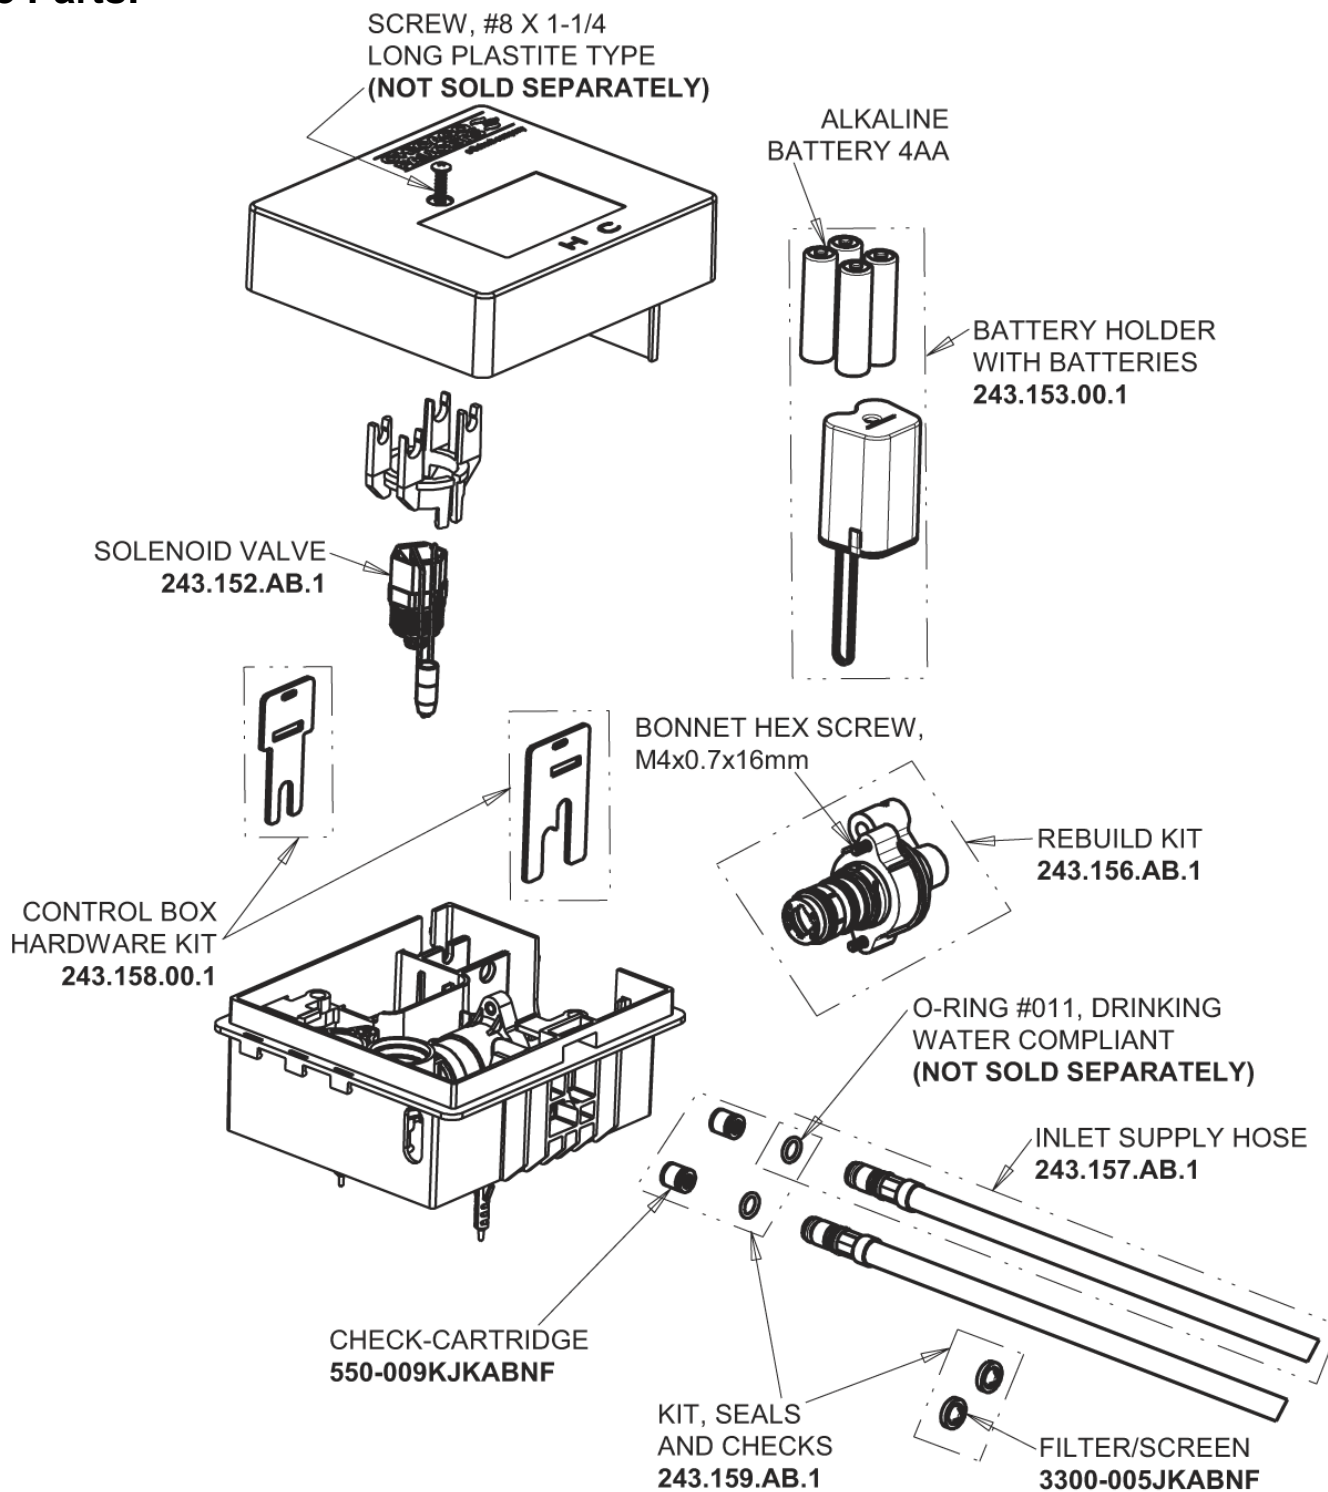

# Repair Parts

EQ-A22A-15ABCP

EQ Curved Series Lavatory Sink Faucet with Hands-free Infrared Detection

**CHICAGO  
FAUCETS**

a Geberit company

EQ-13KJKABNF EQ Control Box, Battery, Thermostatic Mixer

## Base Parts: