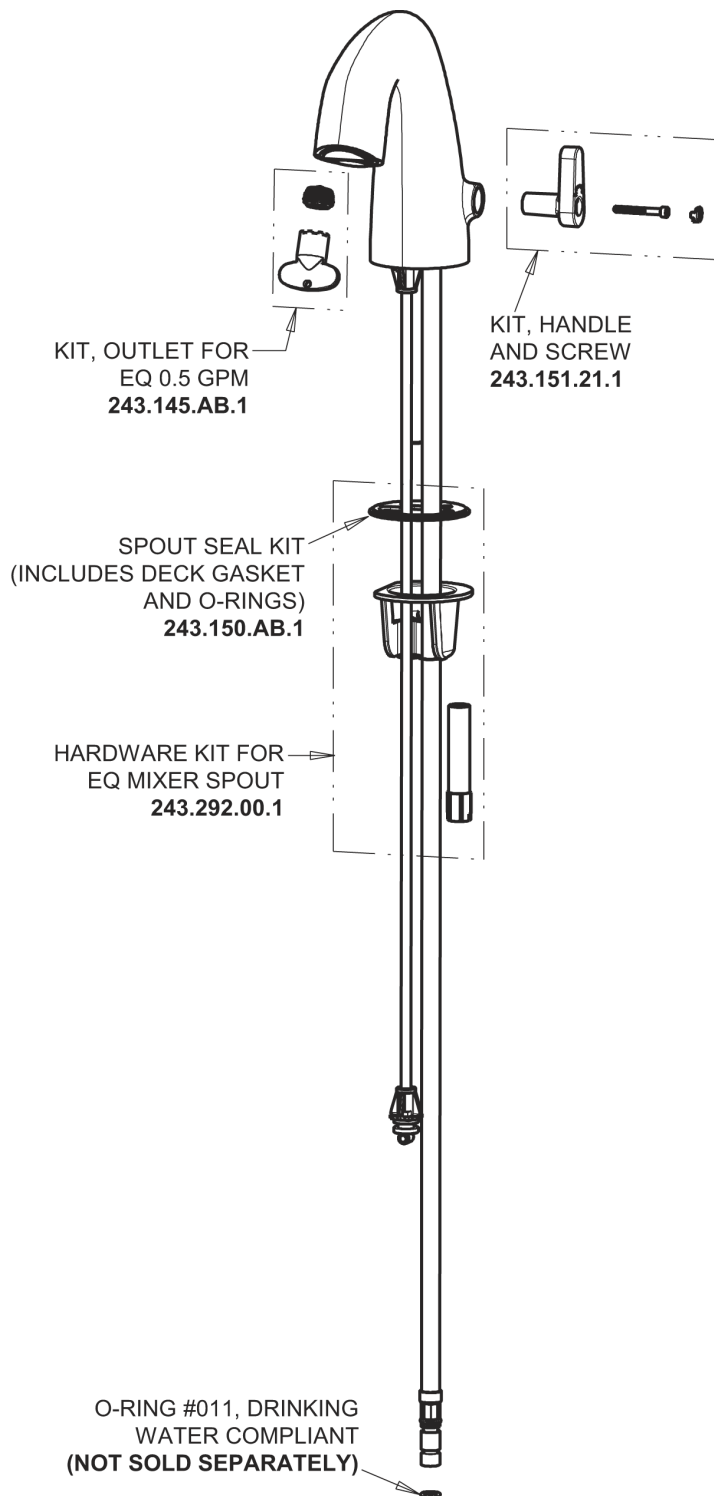

# Repair Parts

EQ-A22A-15ABCP

EQ Curved Series Lavatory Sink Faucet with Hands-free Infrared Detection

**CHICAGO  
FAUCETS**

a Geberit company

Polished Chrome EQ Curved Spout with User Control, 0.5 GPM  
EQ-A21A-KJKABCP

4" Cover Plate, Polished Chrome, for EQ Curved/High Arc Spouts  
EQ-A12-KJKCP