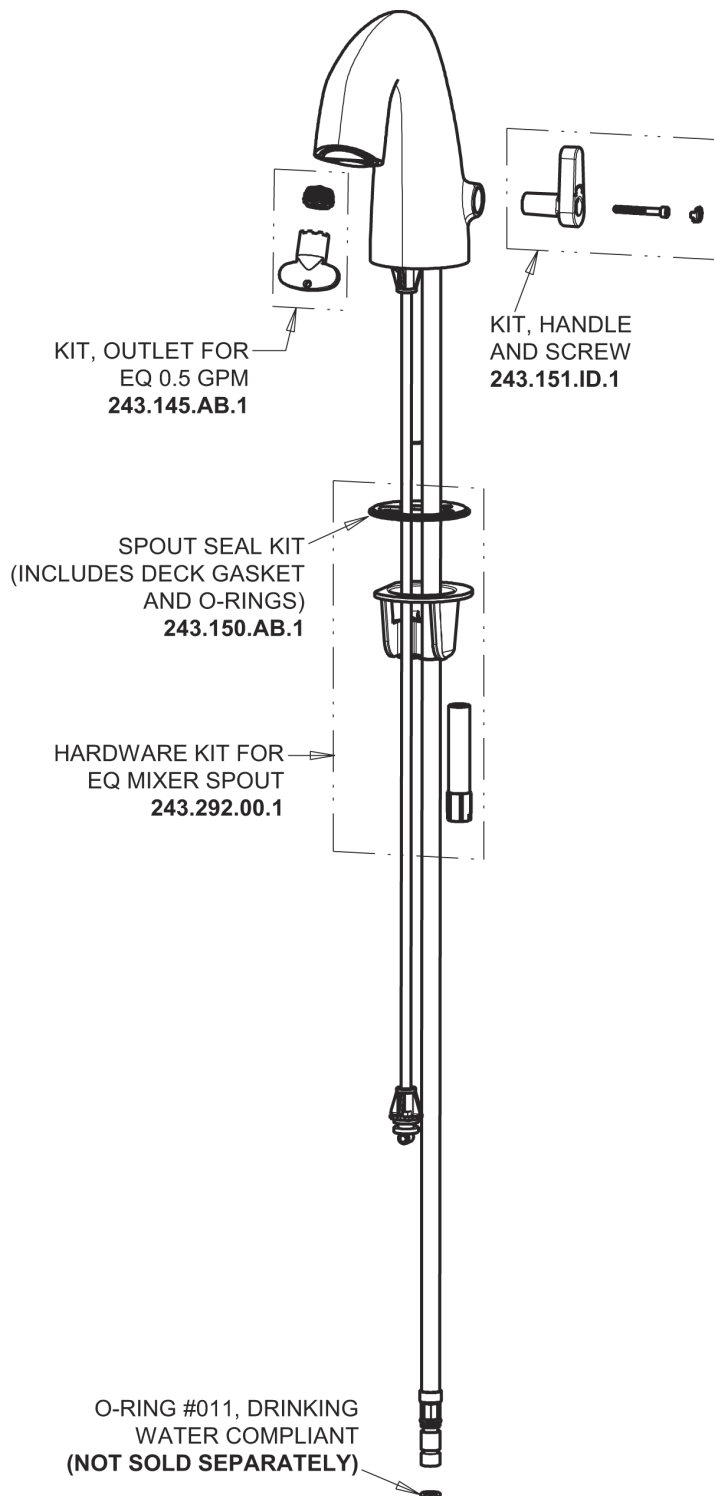

Repair Parts

EQ-A22A-15ABBN

EQ Curved Series Lavatory Sink Faucet with Hands-free Infrared Detection

CHICAGO FAUCETS®

Geberit Group

Brushed Nickel EQ Curved Spout with User Control, 0.5 GPM
EQ-A21A-KJKABBN

4" Cover Plate, Brushed Nickel, for EQ Curved/High Arc Spouts
EQ-A12-KJKBN

For Technical Assistance:

Phone: 800-TEC-TRUE (832-8783)

Email: techsupport.us@chicagofaucets.com

2100 South Clearwater Drive

Des Plaines, IL 60018