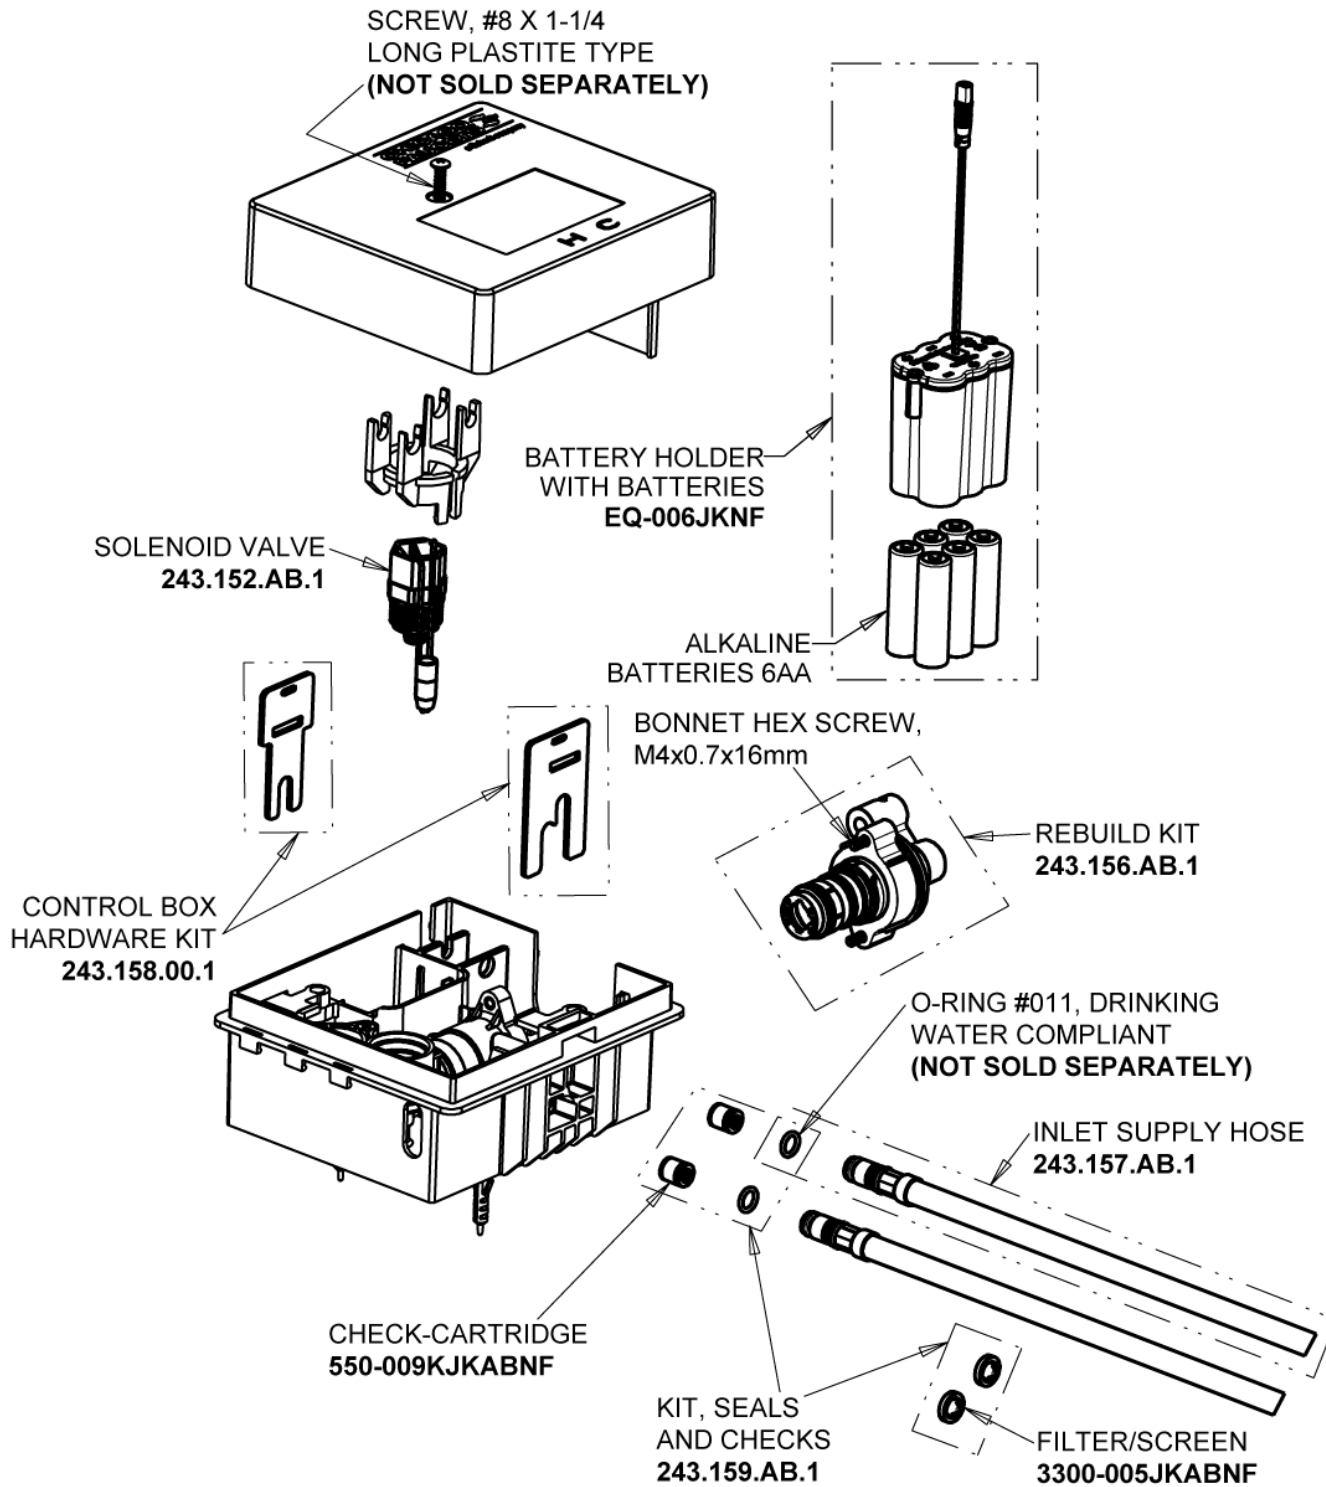

Repair Parts

EQ-A22A-15ABBN

EQ Curved Series Lavatory Sink Faucet with Hands-free Infrared Detection

CHICAGO FAUCETS®

Geberit Group

EQ-13KJKABNF EQ Control Box, Battery, Thermostatic Mixer

Base Parts:

For Technical Assistance:

Phone: 800-TEC-TRUE (832-8783)

Email: techsupport.us@chicagofaucets.com

2100 South Clearwater Drive

Des Plaines, IL 60018

Phone: 847-803-5000

chicagofaucets.com