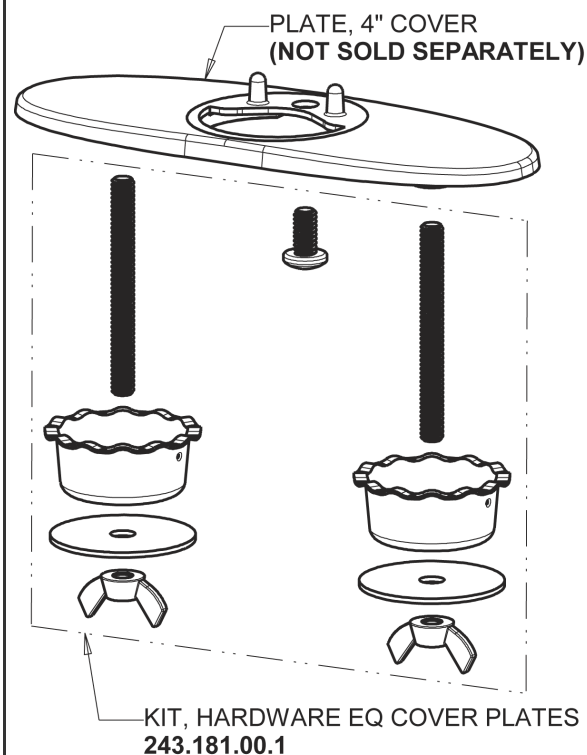

Repair Parts

EQ-A22A-15ABBN

EQ Curved Series Lavatory Sink Faucet with Hands-free Infrared Detection

CHICAGO FAUCETS®

Geberit Group

Brushed Nickel EQ Curved Spout with User Control, 0.5 GPM
EQ-A21A-KJKABBN

4" Cover Plate, Brushed Nickel, for EQ Curved/High Arc Spouts
EQ-A12-KJKBN

For Technical Assistance:

Phone: 800-TEC-TRUE (832-8783)

Email: techsupport.us@chicagofaucets.com

2100 South Clearwater Drive

Des Plaines, IL 60018