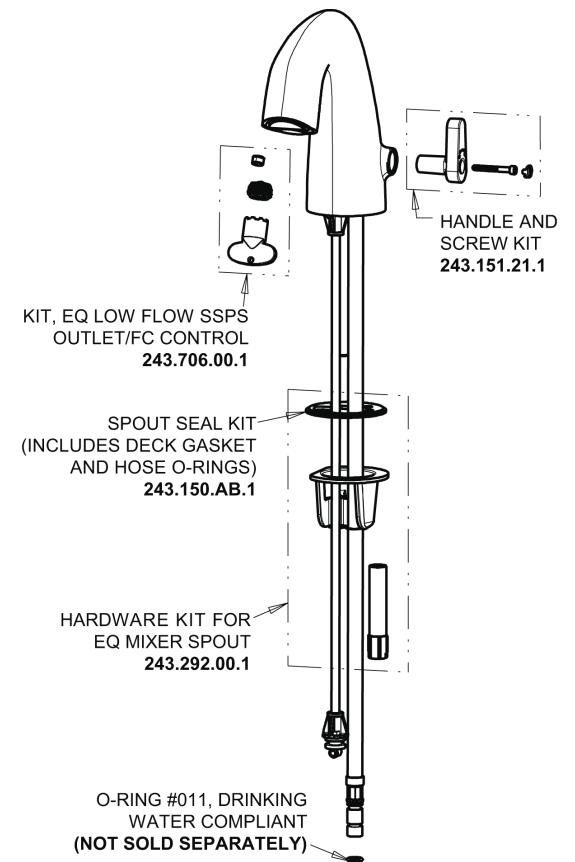

Repair Parts

EQ-A21C-25ABCP

EQ Curved Series Lavatory Sink Faucet with Hands-free Infrared Detection

CHICAGO FAUCETS®

Geberit Group

EQ-C-23KJKABNF EQ Control Box, SSPS, Thermostatic Mixer Base Parts:

Polished Chrome EQ Curved Spout with User Control, 0.35 GPM EQ-A21C-KJKABCP