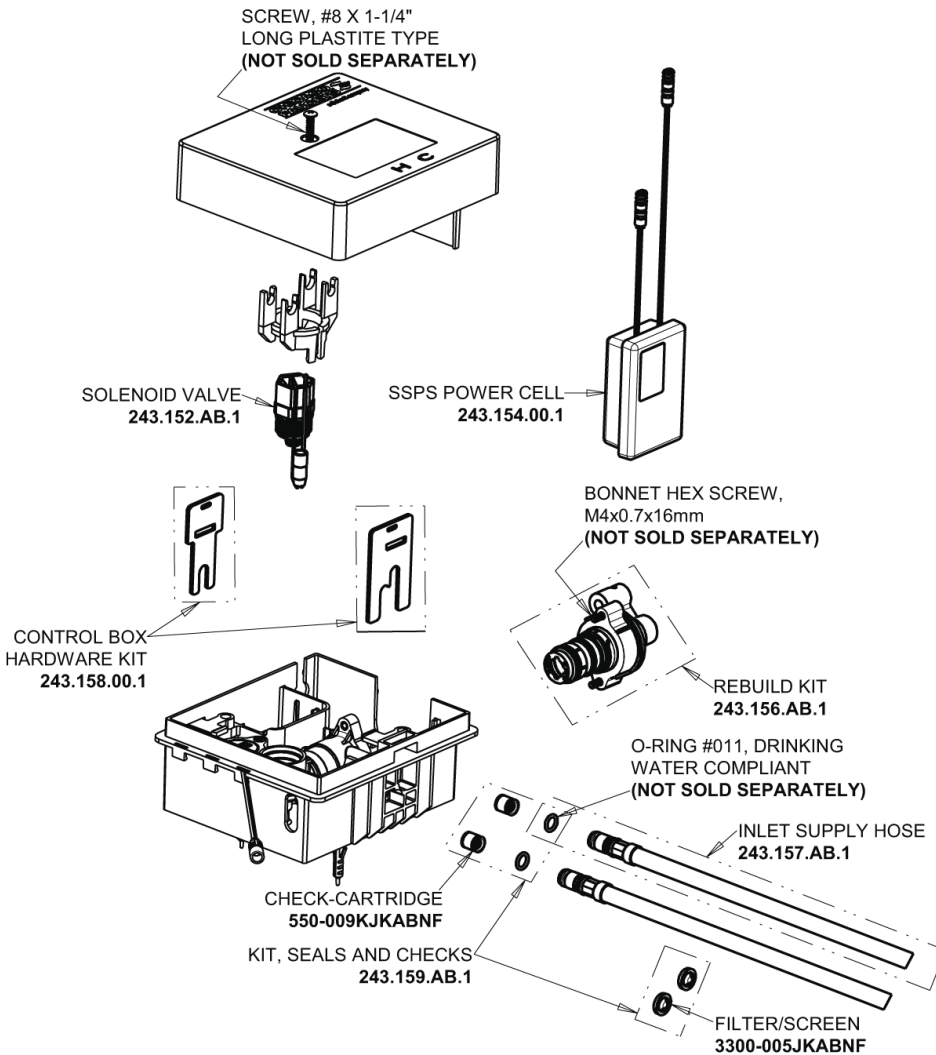

Repair Parts

EQ-A21C-25ABCP

EQ Curved Series Lavatory Sink Faucet with Hands-free Infrared Detection

CHICAGO FAUCETS®

Geberit Group

EQ-C-23KJKABNF EQ Control Box, SSPS, Thermostatic Mixer Base Parts:

Polished Chrome EQ Curved Spout with User Control, 0.35 GPM EQ-A21C-KJKABCP