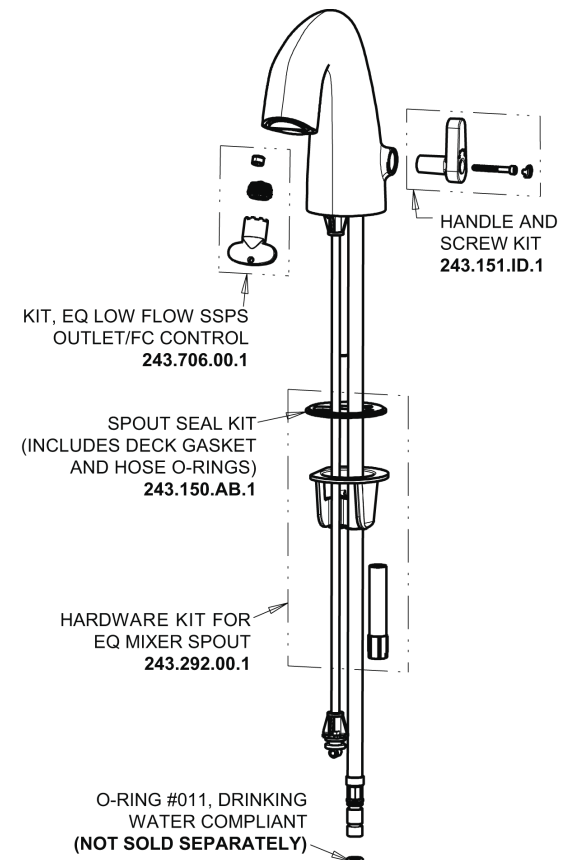

Repair Parts

EQ-A21C-25ABBN

EQ Curved Series Lavatory Sink Faucet with Hands-free Infrared Detection

**CHICAGO
FAUCETS**

a Geberit company

EQ-C-23KJKABNF EQ Control Box, SSPS, Thermostatic Mixer Base Parts:

Brushed Nickel EQ Curved Spout with User Control, 0.35 GPM EQ-A21C-KJKABBN

For Technical Assistance:

Phone: 800-TEC-TRUE (832-8783)

Email: techsupport.us@chicago faucets.com

2100 South Clearwater Drive

Des Plaines, IL 60018