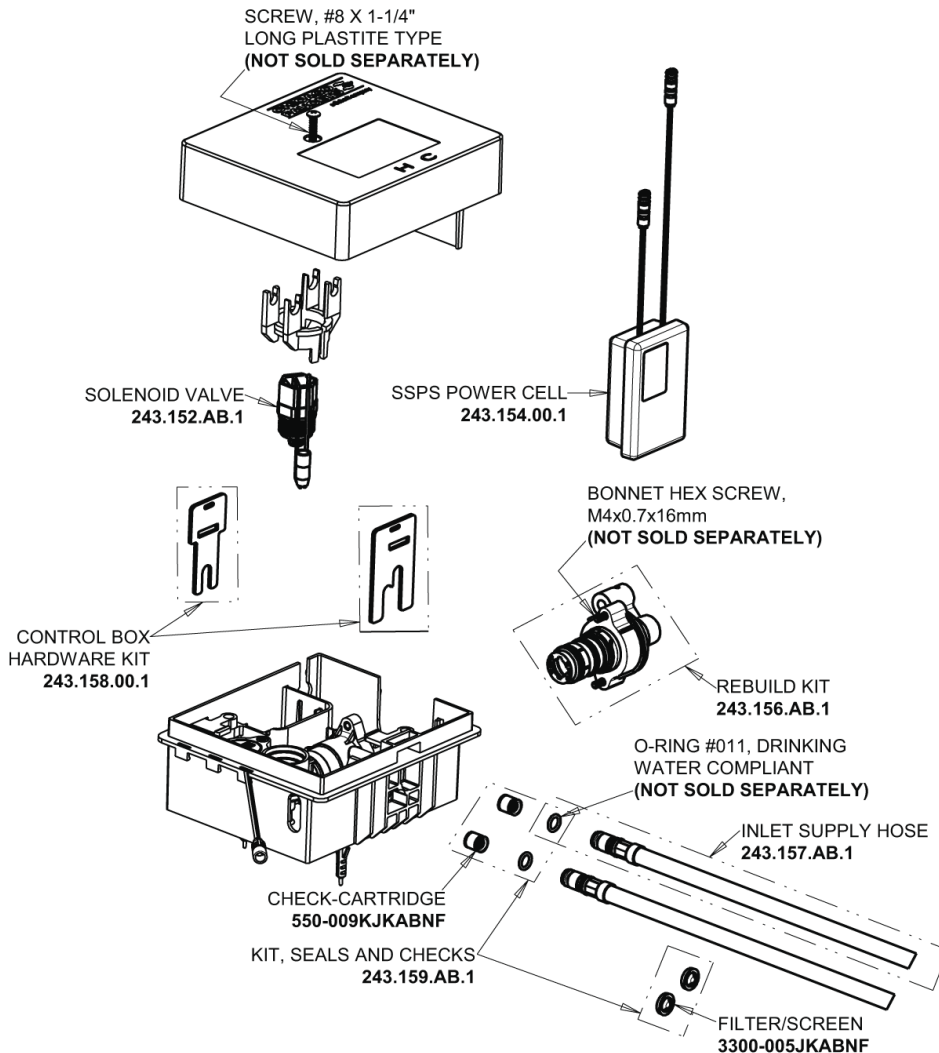

Repair Parts

EQ-A21C-25ABBN

EQ Curved Series Lavatory Sink Faucet with Hands-free Infrared Detection

**CHICAGO
FAUCETS**

a Geberit company

EQ-C-23KJKABNF EQ Control Box, SSPS, Thermostatic Mixer Base Parts:

Brushed Nickel EQ Curved Spout with User Control, 0.35 GPM EQ-A21C-KJKABBN

For Technical Assistance:

Phone: 800-TEC-TRUE (832-8783)

Email: techsupport.us@chicago faucets.com

2100 South Clearwater Drive

Des Plaines, IL 60018