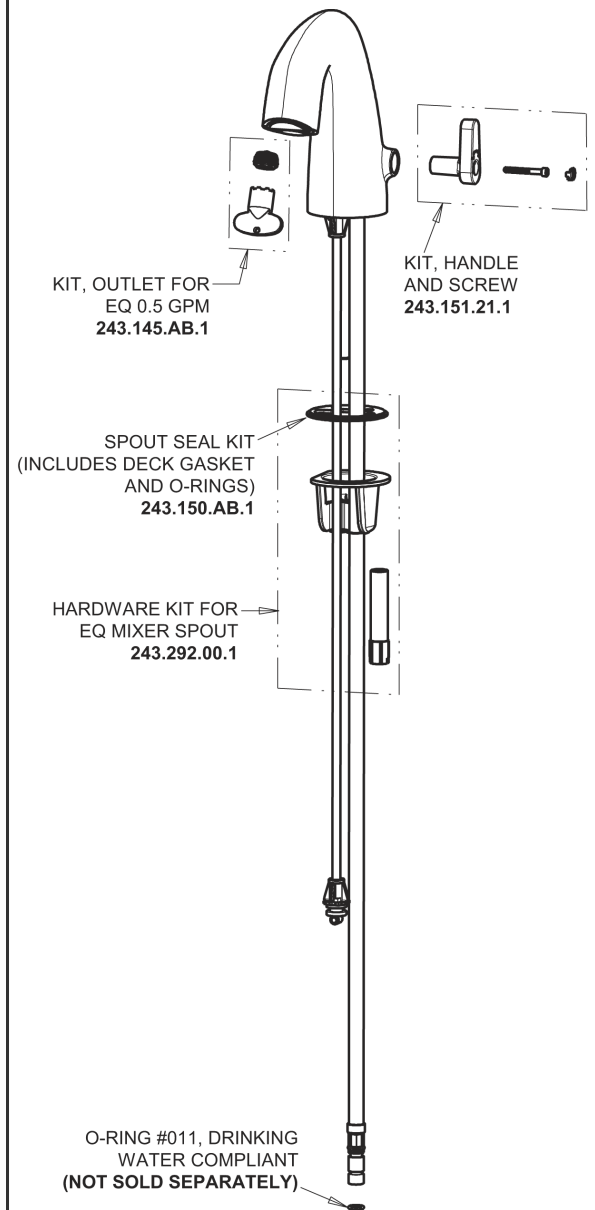

Repair Parts

EQ-A21A-65ABCP

EQ Curved Series Lavatory Sink Faucet with Hands-free Infrared Detection

**CHICAGO
FAUCETS**

a Geberit company

EQ-62KJKABNF EQ Control Box, Long Life Battery, Mechanical Mixer Base Parts:

Polished Chrome EQ Curved Spout with User Control, 0.5 GPM EQ-A21A-KJKABCP

For Technical Assistance:

Phone: 800-TEC-TRUE (832-8783)

Email: techsupport.us@chicago faucets.com

2100 South Clearwater Drive

Des Plaines, IL 60018