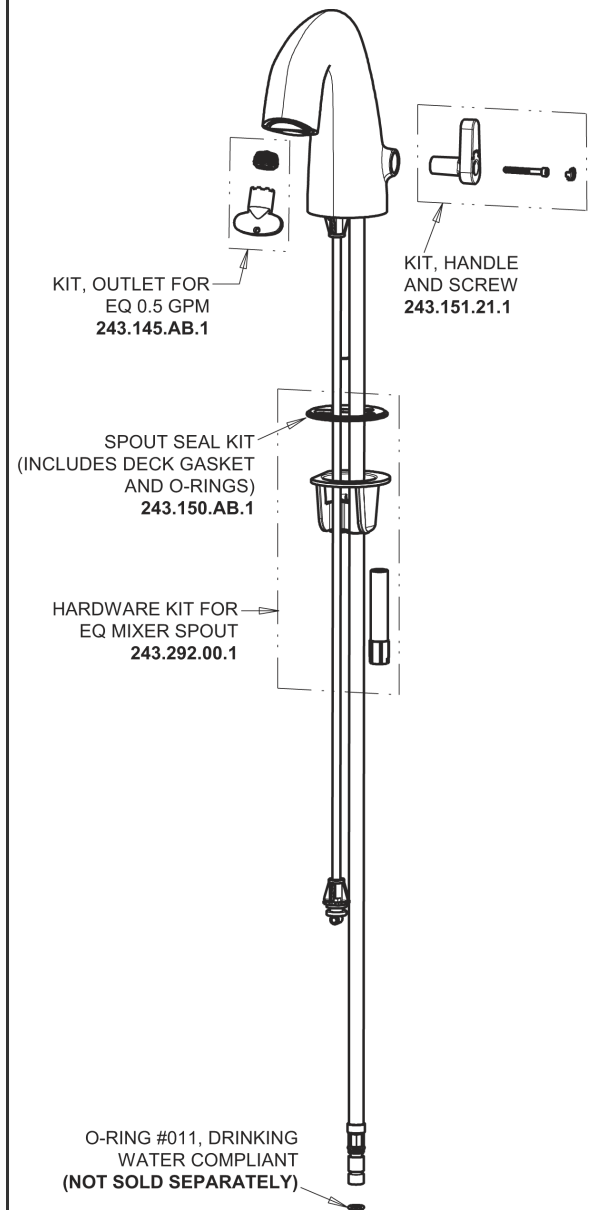

Repair Parts

EQ-A21A-65ABCP

EQ Curved Series Lavatory Sink Faucet with Hands-free Infrared Detection

CHICAGO FAUCETS®

Geberit Group

EQ-62KJKABNF EQ Control Box, Long Life Battery, Mechanical Mixer Base Parts:

Polished Chrome EQ Curved Spout with User Control, 0.5 GPM EQ-A21A-KJKABCP

For Technical Assistance:

Phone: 800-TEC-TRUE (832-8783)

Email: techsupport.us@chicago faucets.com

2100 South Clearwater Drive

Des Plaines, IL 60018