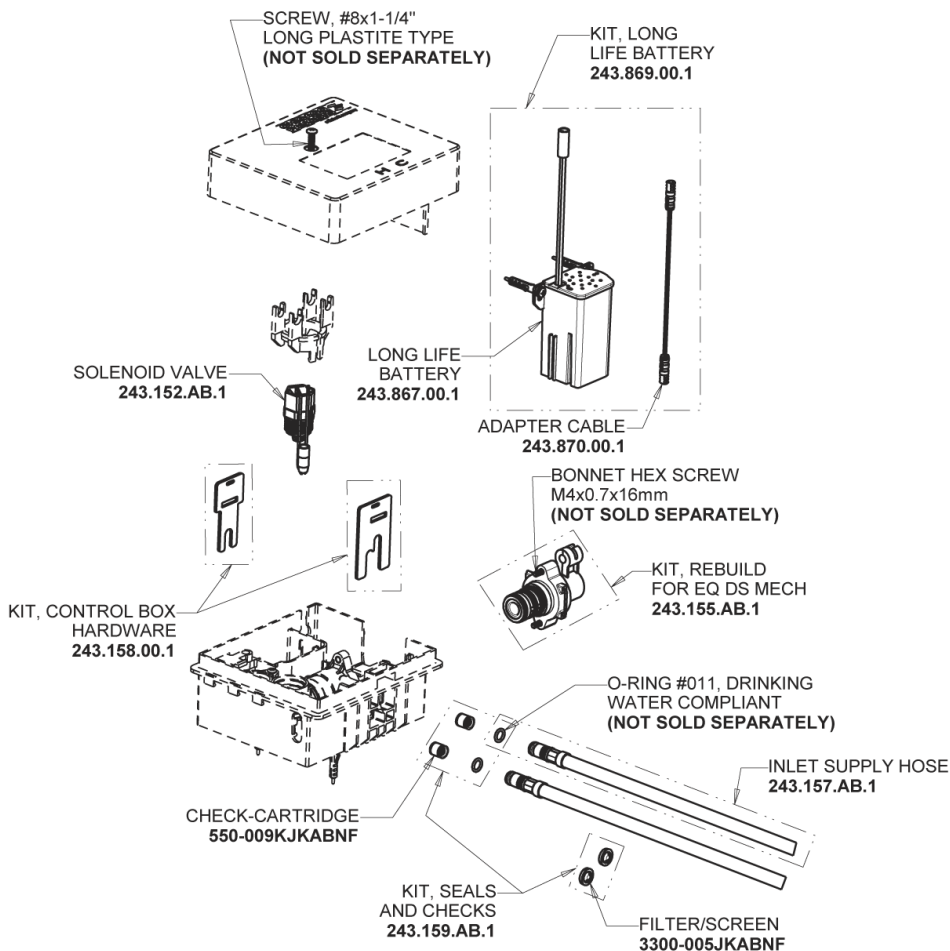

Repair Parts

EQ-A21A-65ABCP

EQ Curved Series Lavatory Sink Faucet with Hands-free Infrared Detection

**CHICAGO
FAUCETS**

a Geberit company

EQ-62KJKABNF EQ Control Box, Long Life Battery, Mechanical Mixer Base Parts:

Polished Chrome EQ Curved Spout with User Control, 0.5 GPM EQ-A21A-KJKABCP

For Technical Assistance:

Phone: 800-TEC-TRUE (832-8783)

Email: techsupport.us@chicago faucets.com

2100 South Clearwater Drive

Des Plaines, IL 60018