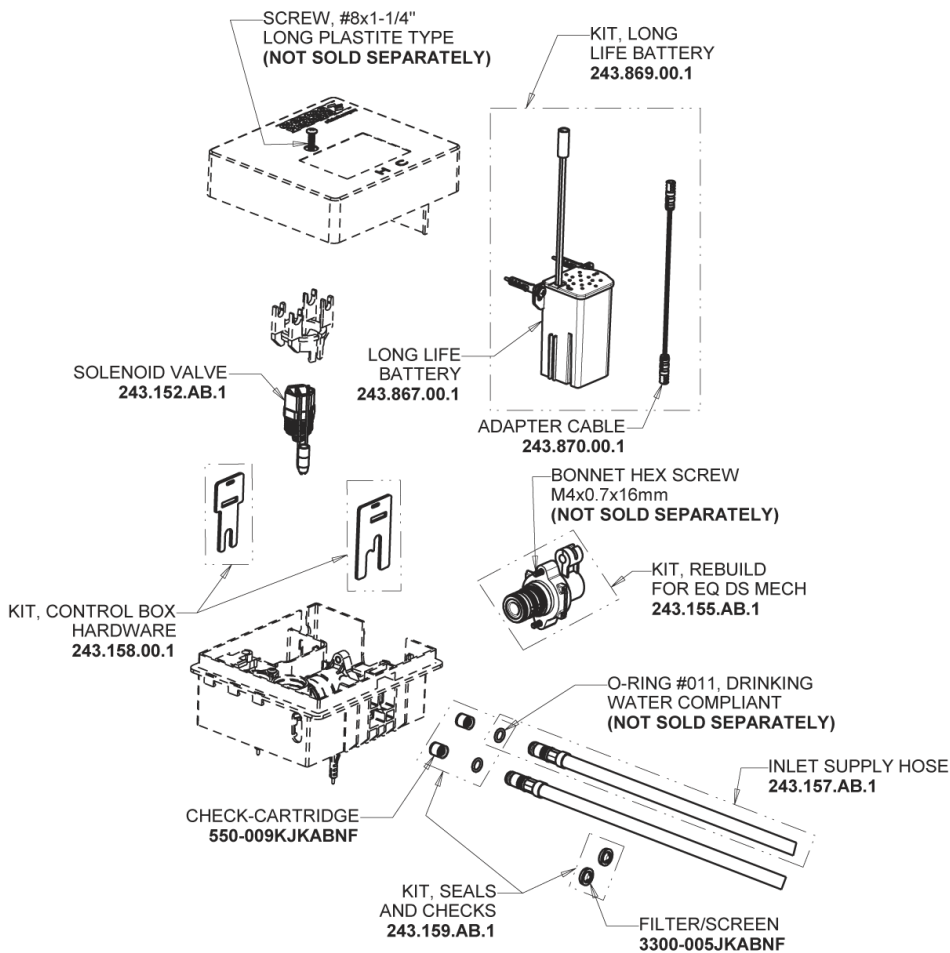

Repair Parts

EQ-A21A-65ABCP

EQ Curved Series Lavatory Sink Faucet with Hands-free Infrared Detection

CHICAGO FAUCETS®

Geberit Group

EQ-62KJKABNF EQ Control Box, Long Life Battery, Mechanical Mixer Base Parts:

Polished Chrome EQ Curved Spout with User Control, 0.5 GPM EQ-A21A-KJKABCP

For Technical Assistance:

Phone: 800-TEC-TRUE (832-8783)

Email: techsupport.us@chicago faucets.com

2100 South Clearwater Drive

Des Plaines, IL 60018