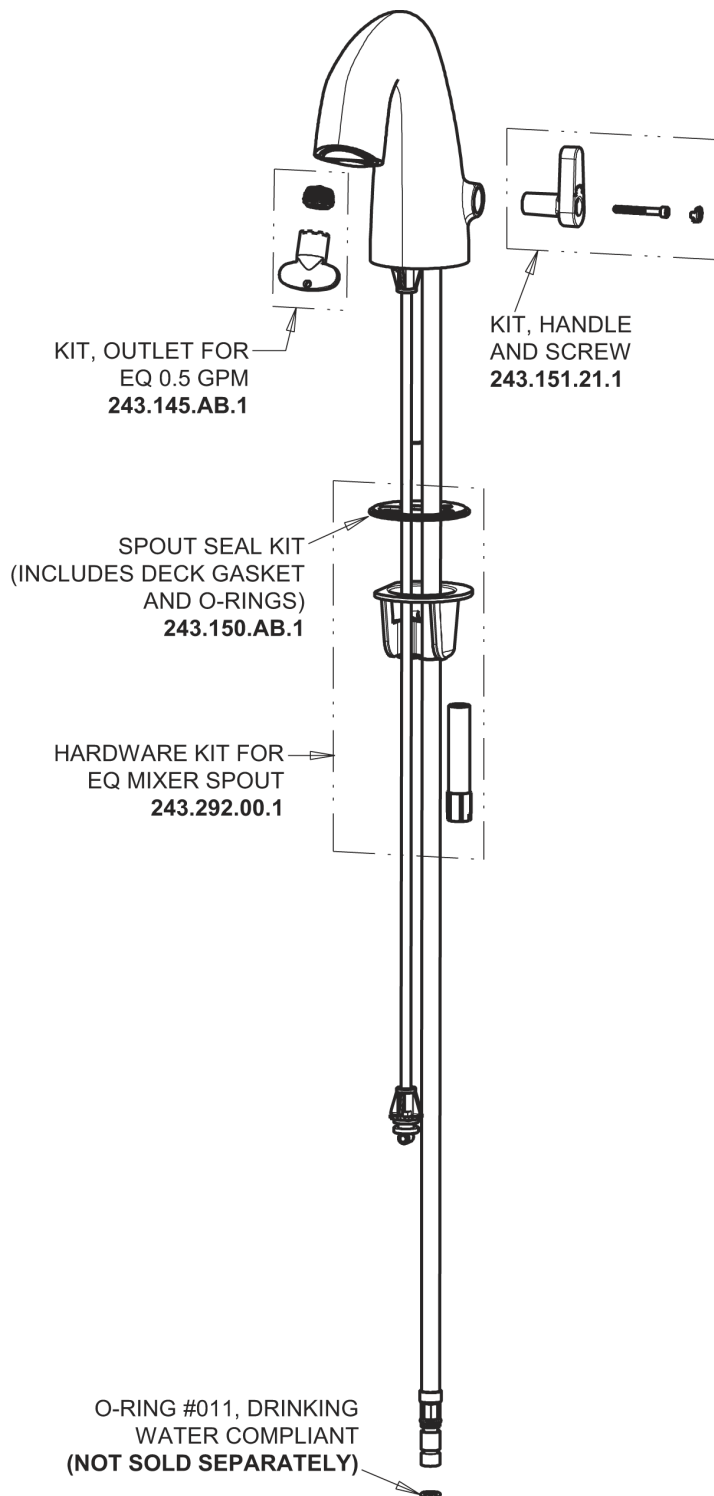

# Repair Parts

EQ-A21A-45ABCP

EQ Curved Series Lavatory Sink Faucet with Hands-free Infrared Detection

# CHICAGO FAUCETS®

Geberit Group

Polished Chrome EQ Curved Spout with User Control, 0.5 GPM  
EQ-A21A-KJKABCP

EQ Brownout Protector (Accessory Only)  
EQ-012JKNF