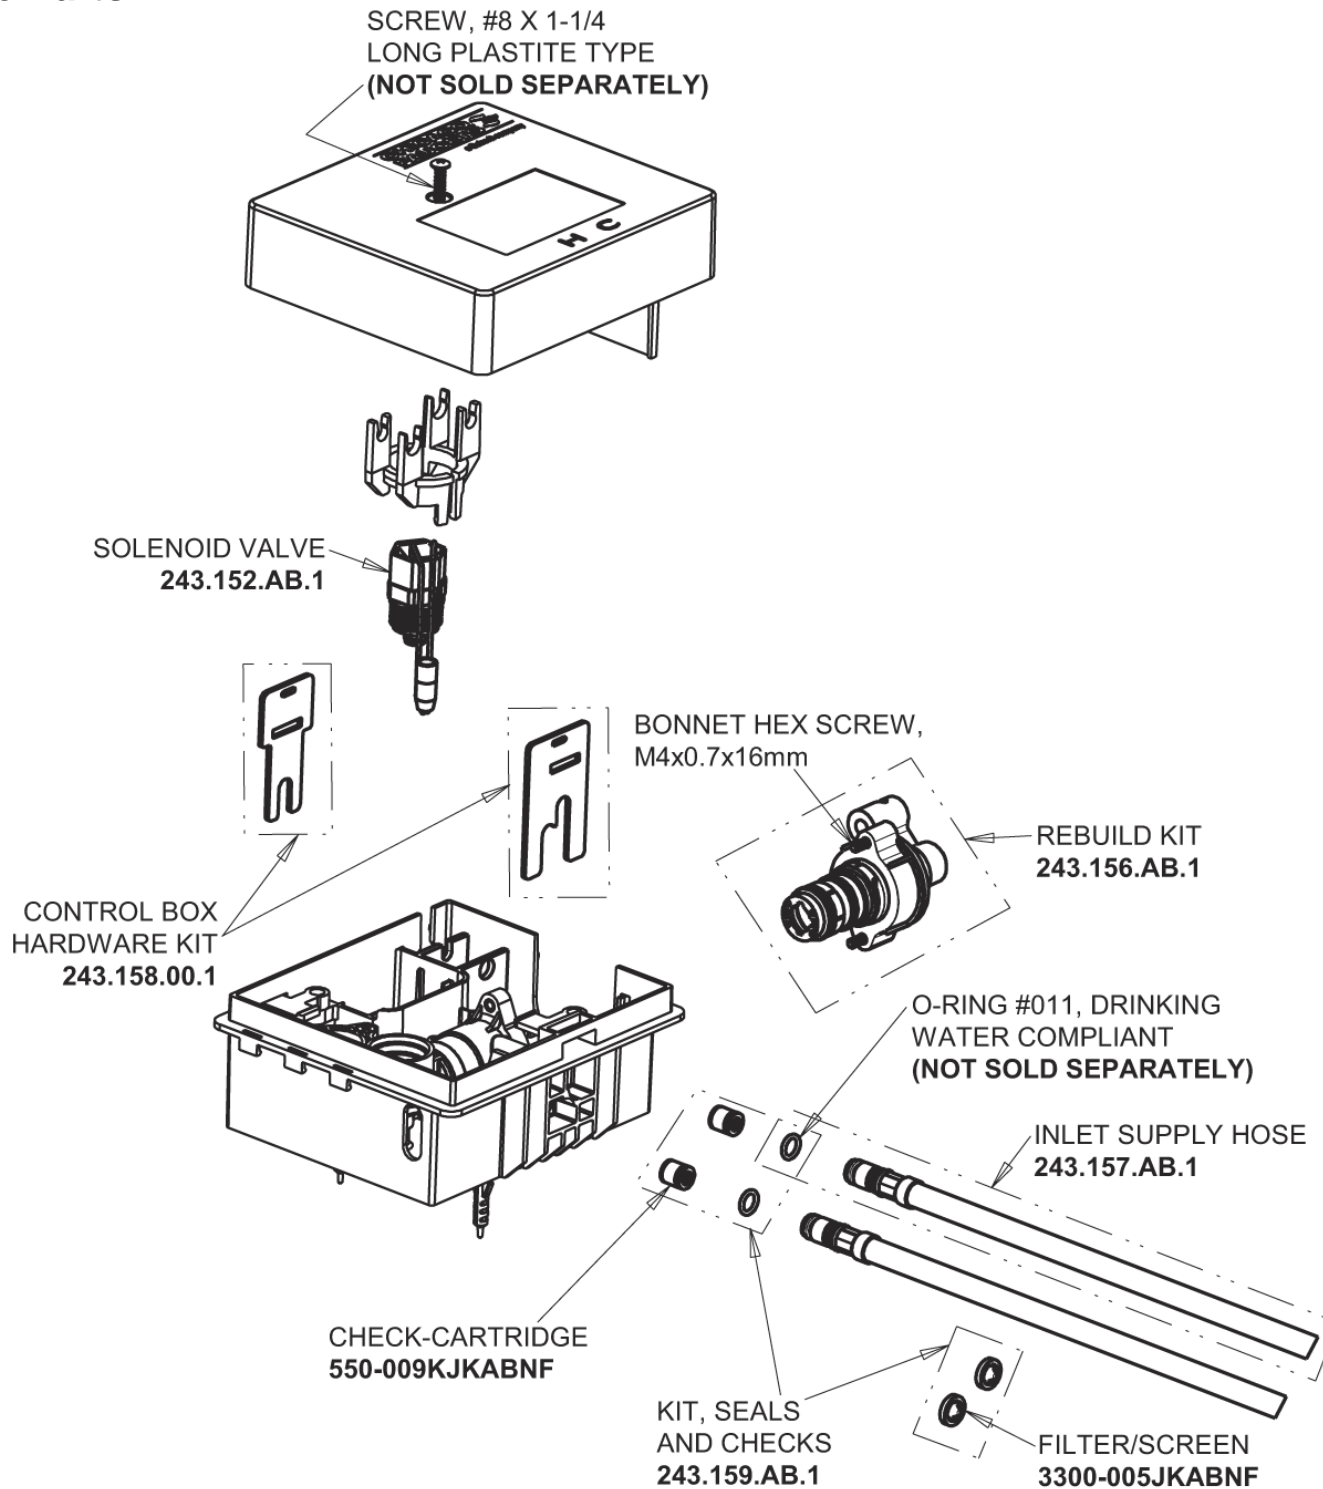

# Repair Parts

EQ-A21A-45ABCP

EQ Curved Series Lavatory Sink Faucet with Hands-free Infrared Detection

## Base Parts: