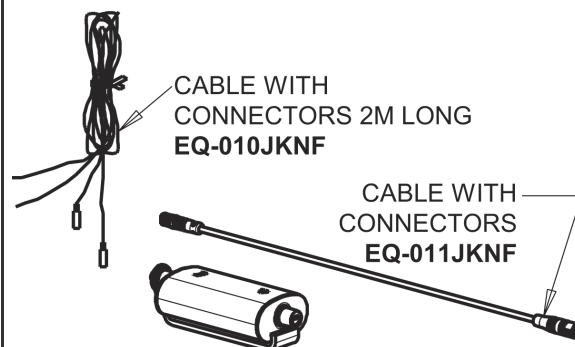

# Repair Parts

EQ-A21A-45ABCP

EQ Curved Series Lavatory Sink Faucet with Hands-free Infrared Detection

# CHICAGO FAUCETS®

Geberit Group

Polished Chrome EQ Curved Spout with User Control, 0.5 GPM  
EQ-A21A-KJKABCP

EQ Brownout Protector (Accessory Only)  
EQ-012JKNF