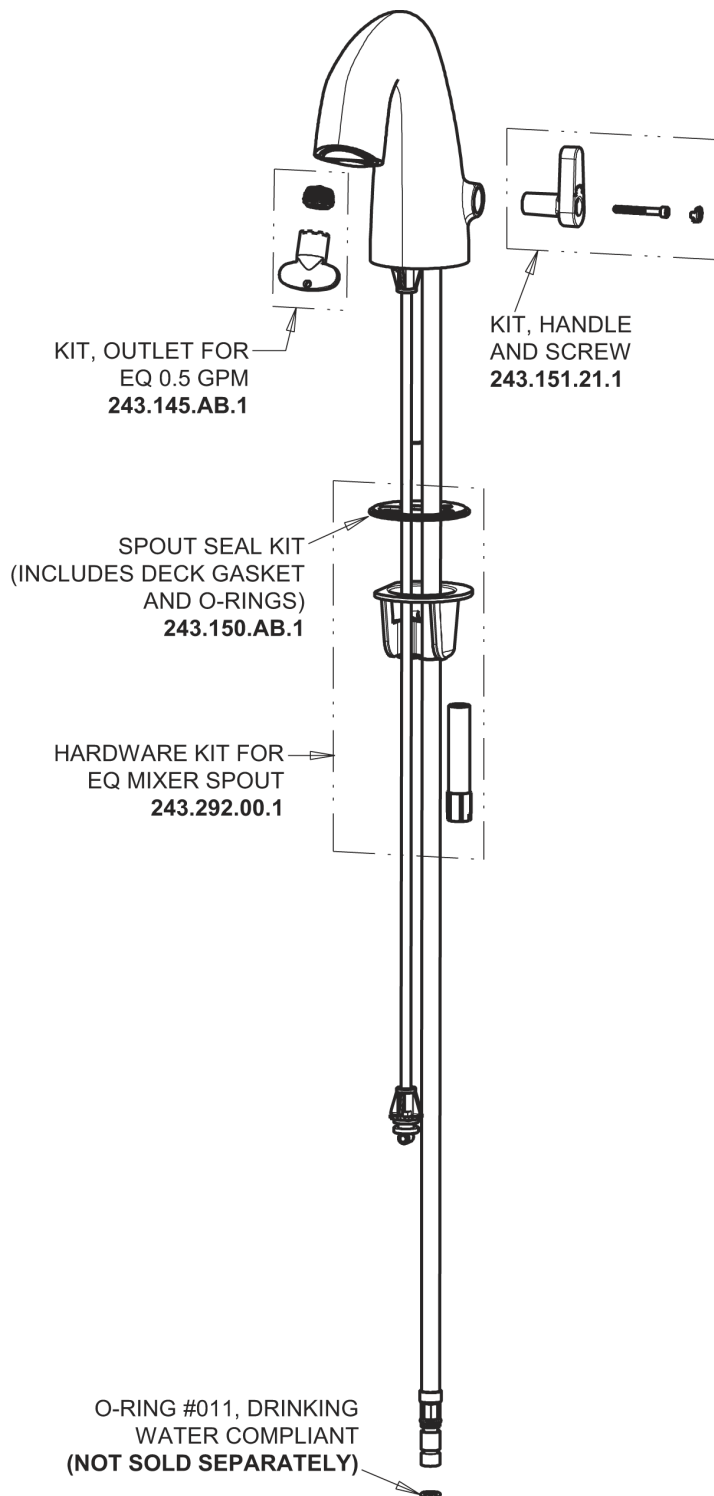

Repair Parts

EQ-A21A-35ABCP

EQ Curved Series Lavatory Sink Faucet with Hands-free Infrared Detection

CHICAGO FAUCETS®

Geberit Group

Polished Chrome EQ Curved Spout with User Control, 0.5 GPM
EQ-A21A-KJKABCP

chicagofaucets.com

Repair Parts

EQ-A21A-35ABCP

EQ Curved Series Lavatory Sink Faucet with Hands-free Infrared Detection

CHICAGO FAUCETS®

Geberit Group

EQ-33KJKABNF EQ Control Box, AC Plug-in, Thermostatic Mixer