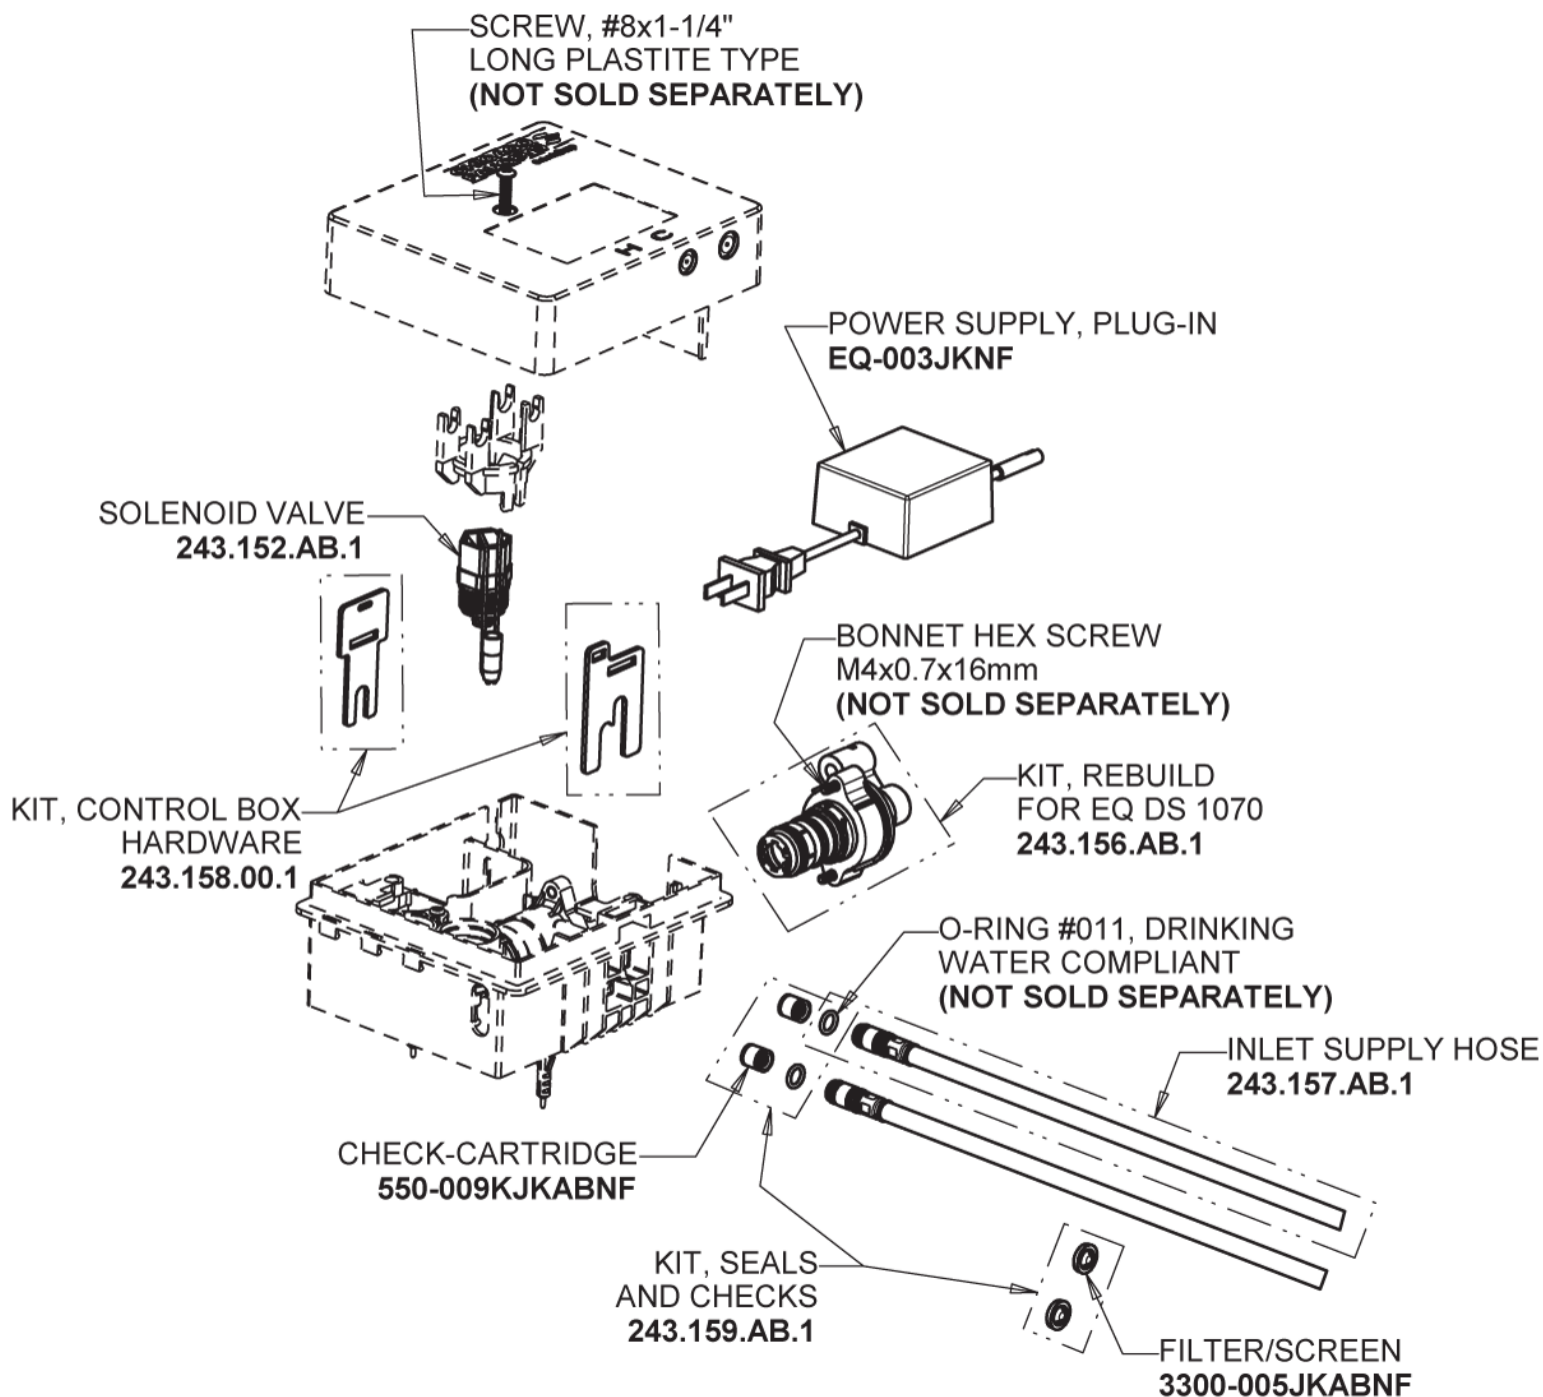

Repair Parts

EQ-A21A-35ABCP

EQ Curved Series Lavatory Sink Faucet with Hands-free Infrared Detection

CHICAGO FAUCETS®

Geberit Group

EQ-33KJKABNF EQ Control Box, AC Plug-in, Thermostatic Mixer

Base Parts:

For Technical Assistance:

Phone: 800-TEC-TRUE (832-8783)

Email: techsupport.us@chicagofaucets.com

2100 South Clearwater Drive

Des Plaines, IL 60018

Phone: 847-803-5000

chicagofaucets.com