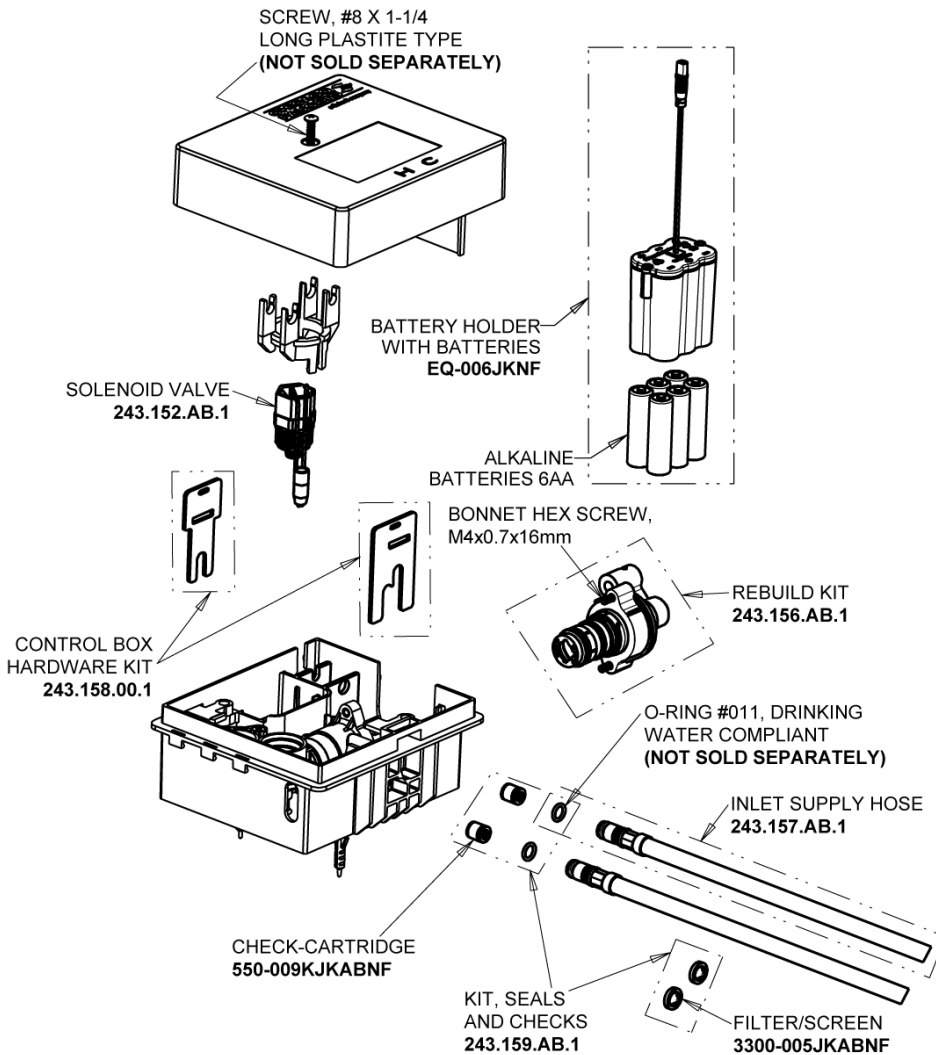

Repair Parts

EQ-A21A-15ABCP

EQ Curved Series Lavatory Sink Faucet with Hands-free Infrared Detection

CHICAGO FAUCETS®

Geberit Group

EQ-13KJKABNF EQ Control Box, Battery, Thermostatic Mixer Base Parts:

Polished Chrome EQ Curved Spout with User Control, 0.5 GPM EQ-A21A-KJKABCP