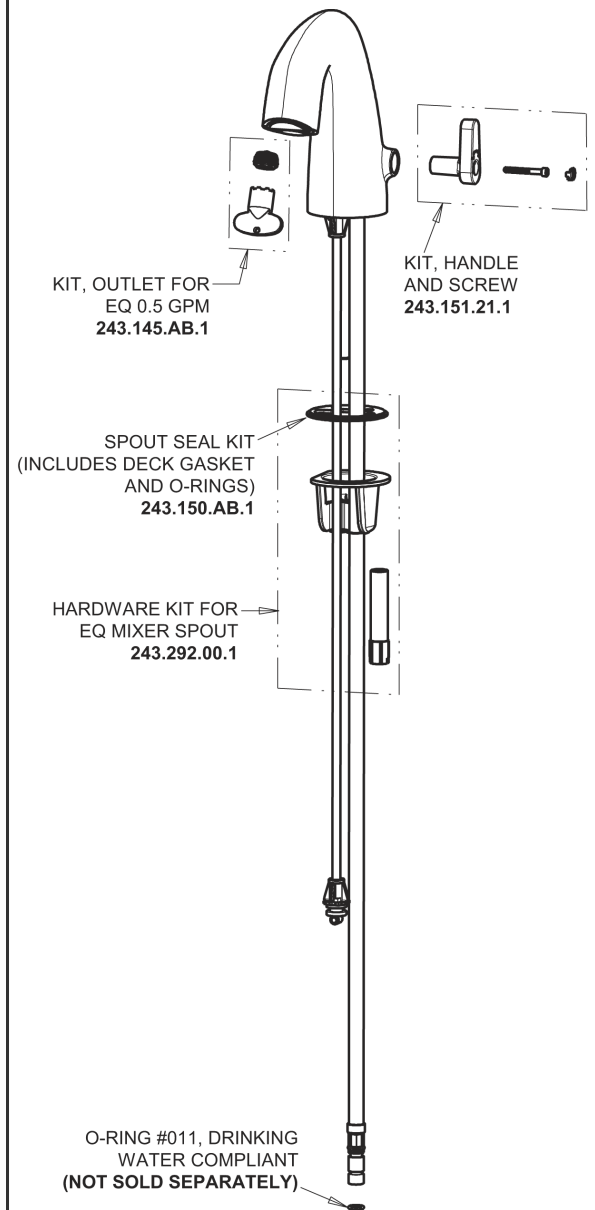

Repair Parts

EQ-A21A-15ABCP

EQ Curved Series Lavatory Sink Faucet with Hands-free Infrared Detection

CHICAGO FAUCETS®

Geberit Group

EQ-13KJKABNF EQ Control Box, Battery, Thermostatic Mixer Base Parts:

Polished Chrome EQ Curved Spout with User Control, 0.5 GPM EQ-A21A-KJKABCP