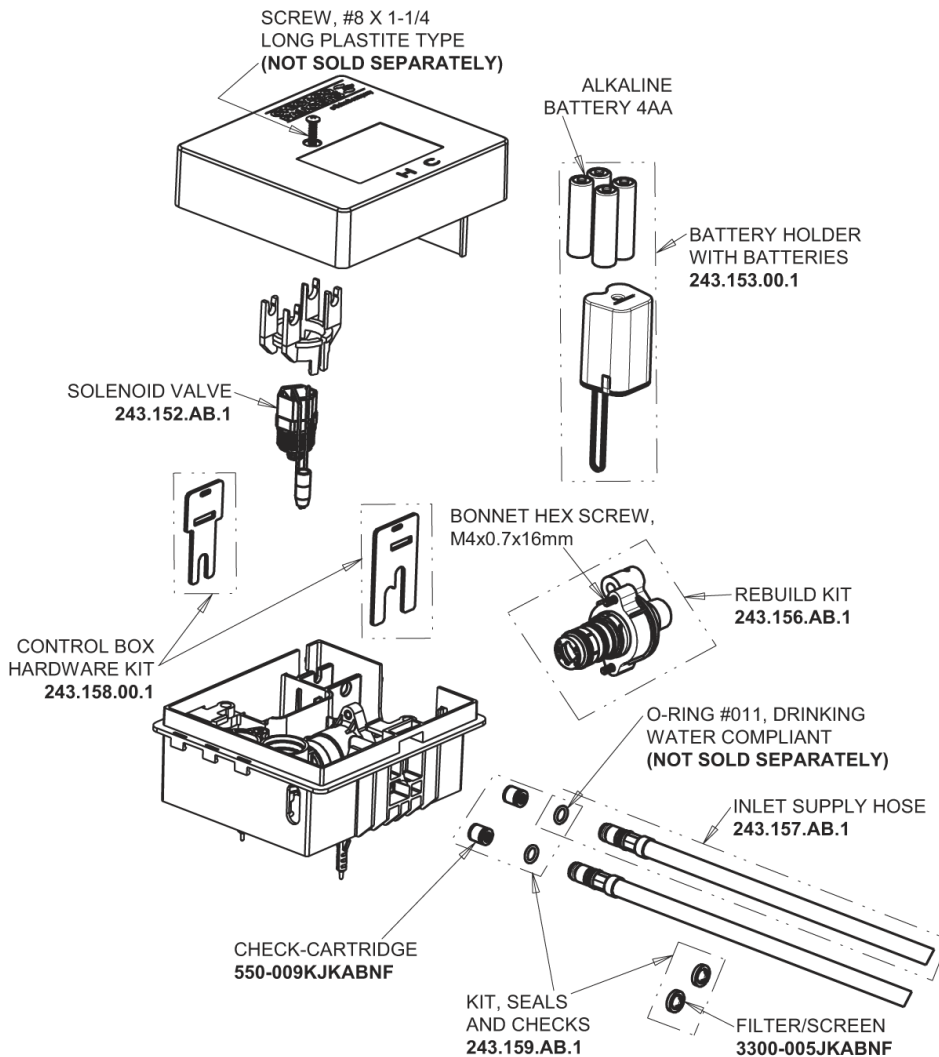

Repair Parts

EQ-A21A-15ABBN

EQ Curved Series Lavatory Sink Faucet with Hands-free Infrared Detection

**CHICAGO
FAUCETS**

a Geberit company

EQ-13KJKABNF EQ Control Box, Battery, Thermostatic Mixer Base Parts:

Brushed Nickel EQ Curved Spout with User Control, 0.5 GPM EQ-A21A-KJKABBN

For Technical Assistance:

Phone: 800-TEC-TRUE (832-8783)

Email: techsupport.us@chicagofaucets.com

2100 South Clearwater Drive

Des Plaines, IL 60018