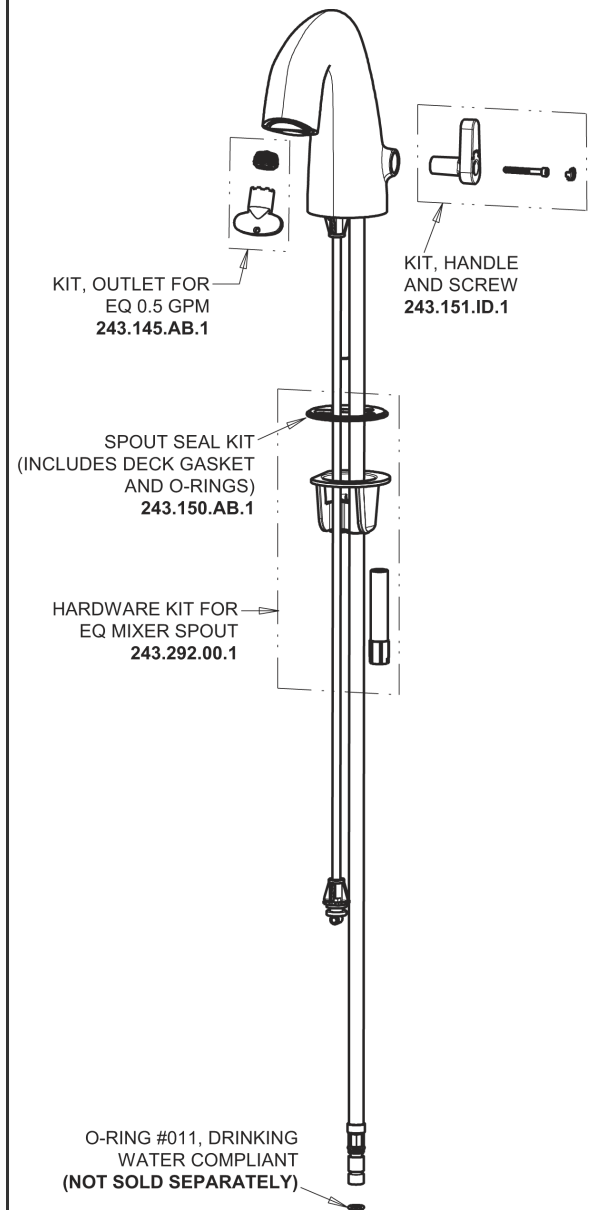

Repair Parts

EQ-A21A-15ABBN

EQ Curved Series Lavatory Sink Faucet with Hands-free Infrared Detection

**CHICAGO
FAUCETS**

a Geberit company

EQ-13KJKABNF EQ Control Box, Battery, Thermostatic Mixer Base Parts:

Brushed Nickel EQ Curved Spout with User Control, 0.5 GPM EQ-A21A-KJKABBN

For Technical Assistance:

Phone: 800-TEC-TRUE (832-8783)

Email: techsupport.us@chicagofaucets.com

2100 South Clearwater Drive

Des Plaines, IL 60018