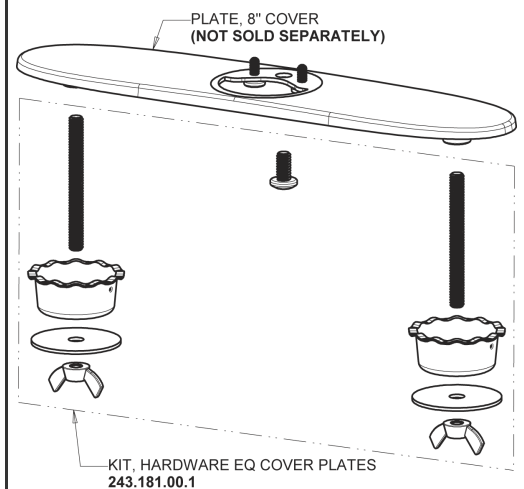

Repair Parts

EQ-A13C-63ABCP

EQ Curved Series Lavatory Sink Faucet with Hands-free Infrared Detection

CHICAGO FAUCETS®

Geberit Group

EQ-63KJKABNF EQ Control Box, Long Life Battery, Thermostatic Mixer Base Parts:

Polished Chrome EQ Curved Spout, 0.5 GPM EQ-A11A-KJKABCP

8" Cover Plate, Polished Chrome, for EQ Curved/High Arc Spouts EQ-A13-KJKCP

For Technical Assistance:

Phone: 800-TEC-TRUE (832-8783)

Email: techsupport.us@chicagofaucets.com