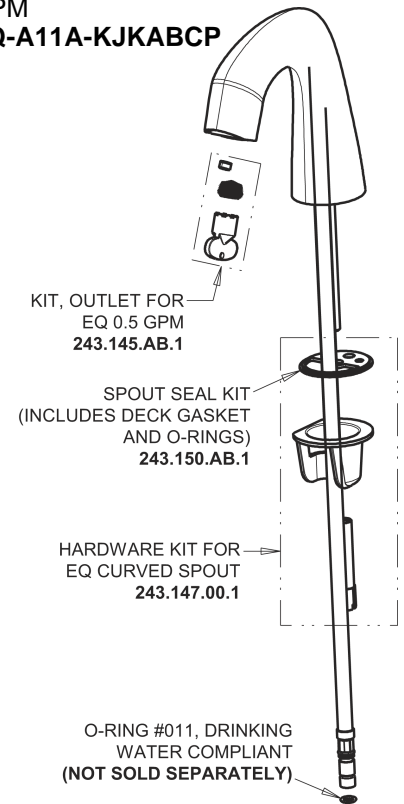

Repair Parts

EQ-A13C-63ABCP

EQ Curved Series Lavatory Sink Faucet with Hands-free Infrared Detection

CHICAGO FAUCETS®

Geberit Group

EQ-63KJKABNF EQ Control Box, Long Life Battery, Thermostatic Mixer Base Parts:

Polished Chrome EQ Curved Spout, 0.5 GPM EQ-A11A-KJKABCP

8" Cover Plate, Polished Chrome, for EQ Curved/High Arc Spouts EQ-A13-KJKCP

For Technical Assistance:

Phone: 800-TEC-TRUE (832-8783)

Email: techsupport.us@chicagofaucets.com