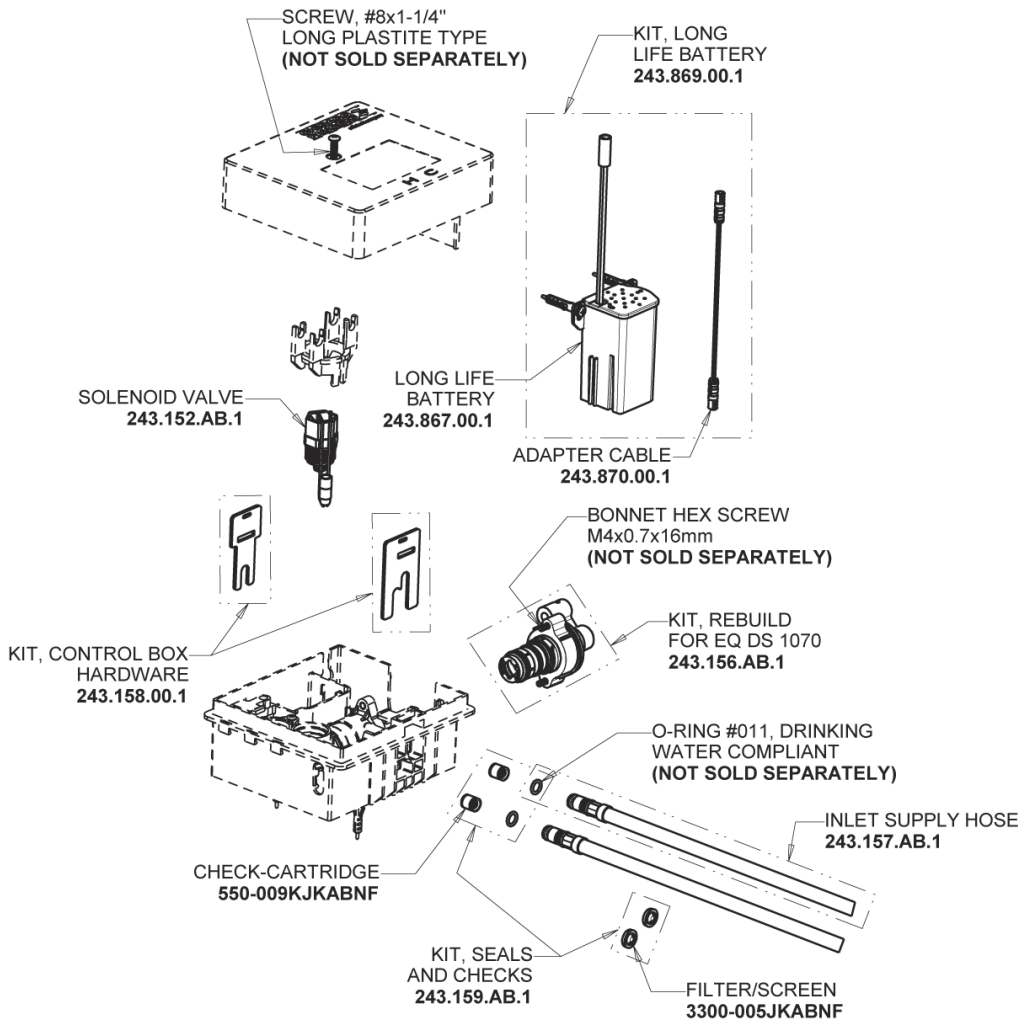

Repair Parts

EQ-A13C-63ABCP

EQ Curved Series Lavatory Sink Faucet with Hands-free Infrared Detection

CHICAGO FAUCETS®

Geberit Group

EQ-63KJKABNF EQ Control Box, Long Life Battery, Thermostatic Mixer Base Parts:

Polished Chrome EQ Curved Spout, 0.5 GPM EQ-A11A-KJKABCP

8" Cover Plate, Polished Chrome, for EQ Curved/High Arc Spouts EQ-A13-KJKCP

For Technical Assistance:

Phone: 800-TEC-TRUE (832-8783)

Email: techsupport.us@chicagofaucets.com