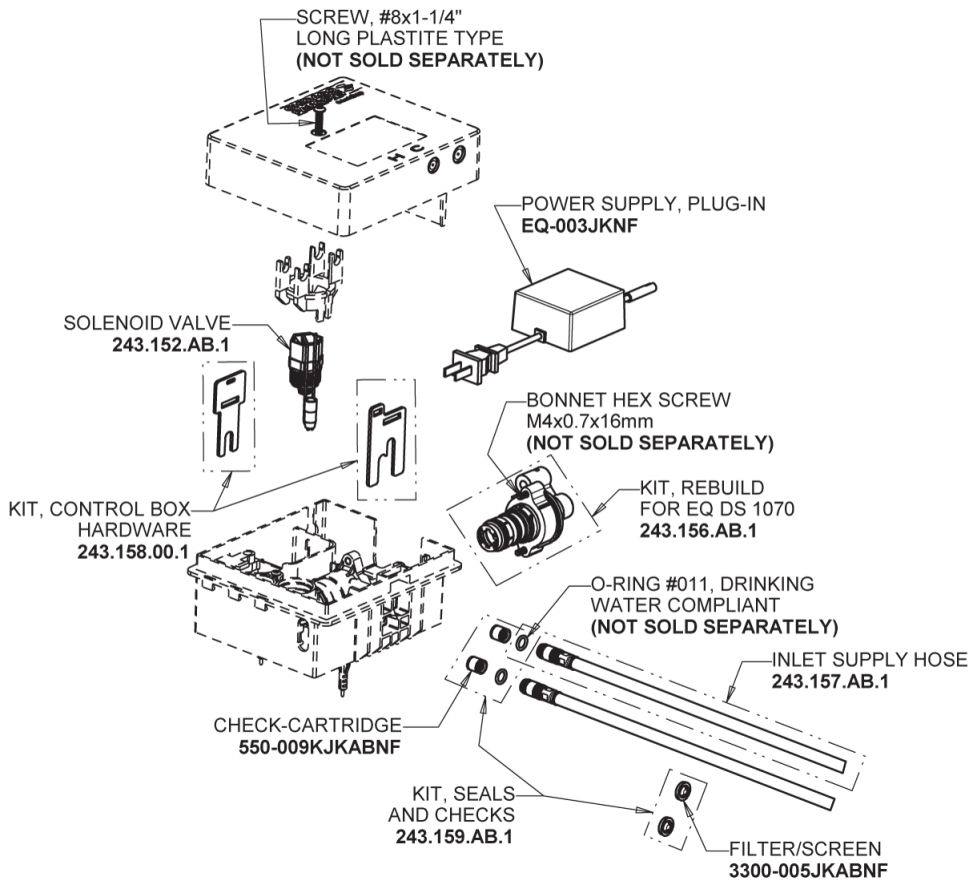

# Repair Parts

EQ-A13C-33ABCP

EQ Curved Series Lavatory Sink Faucet with Hands-free Infrared Detection

## EQ-33KJKABNF EQ Control Box, AC Plug-in, Thermostatic Mixer Base Parts:

## Polished Chrome EQ Curved Spout, 0.35 GPM EQ-A11C-KJKABCP

## 8" Cover Plate, Polished Chrome, for EQ Curved/High Arc Spouts EQ-A13-KJKCP