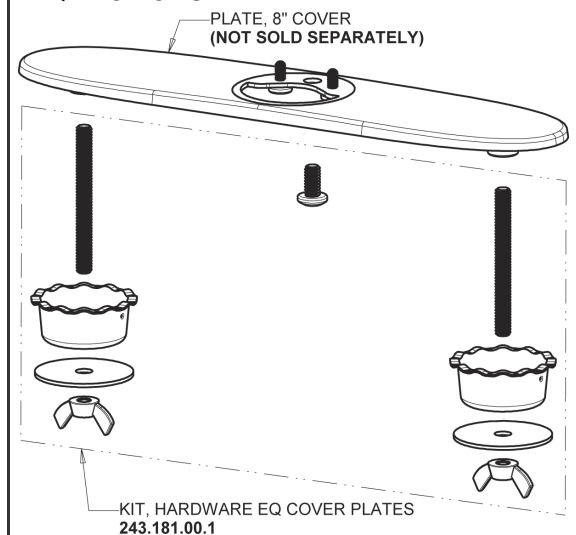

8" Cover Plate, Polished Chrome, for EQ Curved/High Arc Spouts EQ-A13-KJKCP

For Technical Assistance:

Phone: 800-TEC-TRUE (832-8783)

Email: techsupport.us@chicagofaucets.com

2100 South Clearwater Drive

Des Plaines, IL 60018

Phone: 847-803-5000

chicagofaucets.com