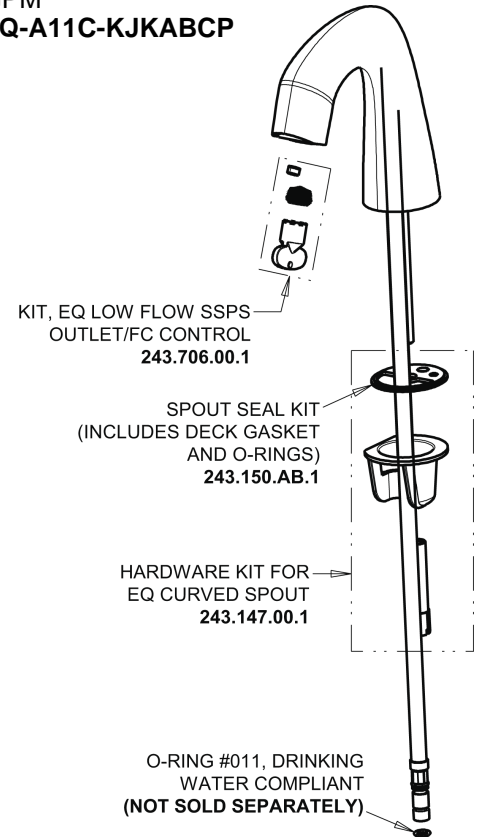

# Repair Parts

EQ-A13C-33ABCP

EQ Curved Series Lavatory Sink Faucet with Hands-free Infrared Detection

## EQ-33KJKABNF EQ Control Box, AC Plug-in, Thermostatic Mixer Base Parts:

## Polished Chrome EQ Curved Spout, 0.35 GPM EQ-A11C-KJKABCP

## 8" Cover Plate, Polished Chrome, for EQ Curved/High Arc Spouts EQ-A13-KJKCP