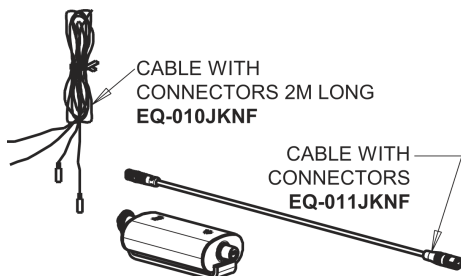

EQ Brownout Protector (Accessory Only) EQ-012JKNF