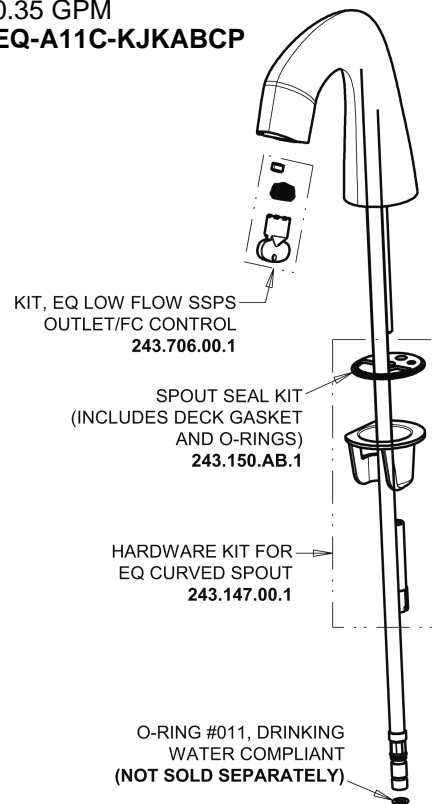

Repair Parts

EQ-A13C-23ABCP

EQ Curved Series Lavatory Sink Faucet with Hands-free Infrared Detection

CHICAGO FAUCETS®

Geberit Group

EQ-C-23KJKABNF EQ Control Box, SSPS, Thermostatic Mixer Base Parts:

Polished Chrome EQ Curved Spout, 0.35 GPM EQ-A11C-KJKABCP

8" Cover Plate, Polished Chrome, for EQ Curved/High Arc Spouts EQ-A13-KJKCP

For Technical Assistance:

Phone: 800-TEC-TRUE (832-8783)

Email: techsupport.us@chicago faucets.com

2100 South Clearwater Drive

Des Plaines, IL 60018