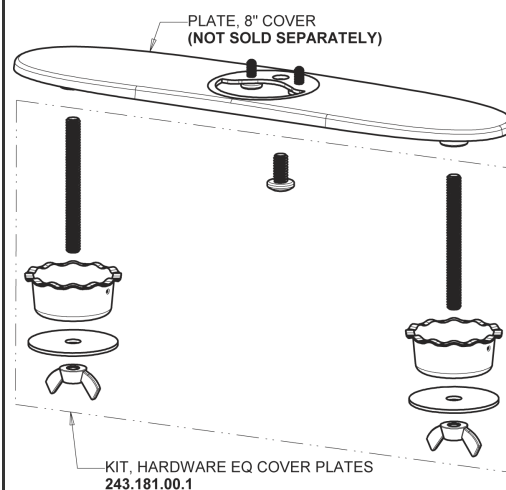

Repair Parts

EQ-A13C-23ABCP

EQ Curved Series Lavatory Sink Faucet with Hands-free Infrared Detection

CHICAGO FAUCETS®

Geberit Group

EQ-C-23KJKABNF EQ Control Box, SSPS, Thermostatic Mixer Base Parts:

Polished Chrome EQ Curved Spout, 0.35 GPM EQ-A11C-KJKABCP

8" Cover Plate, Polished Chrome, for EQ Curved/High Arc Spouts EQ-A13-KJKCP

For Technical Assistance:

Phone: 800-TEC-TRUE (832-8783)

Email: techsupport.us@chicago faucets.com

2100 South Clearwater Drive

Des Plaines, IL 60018