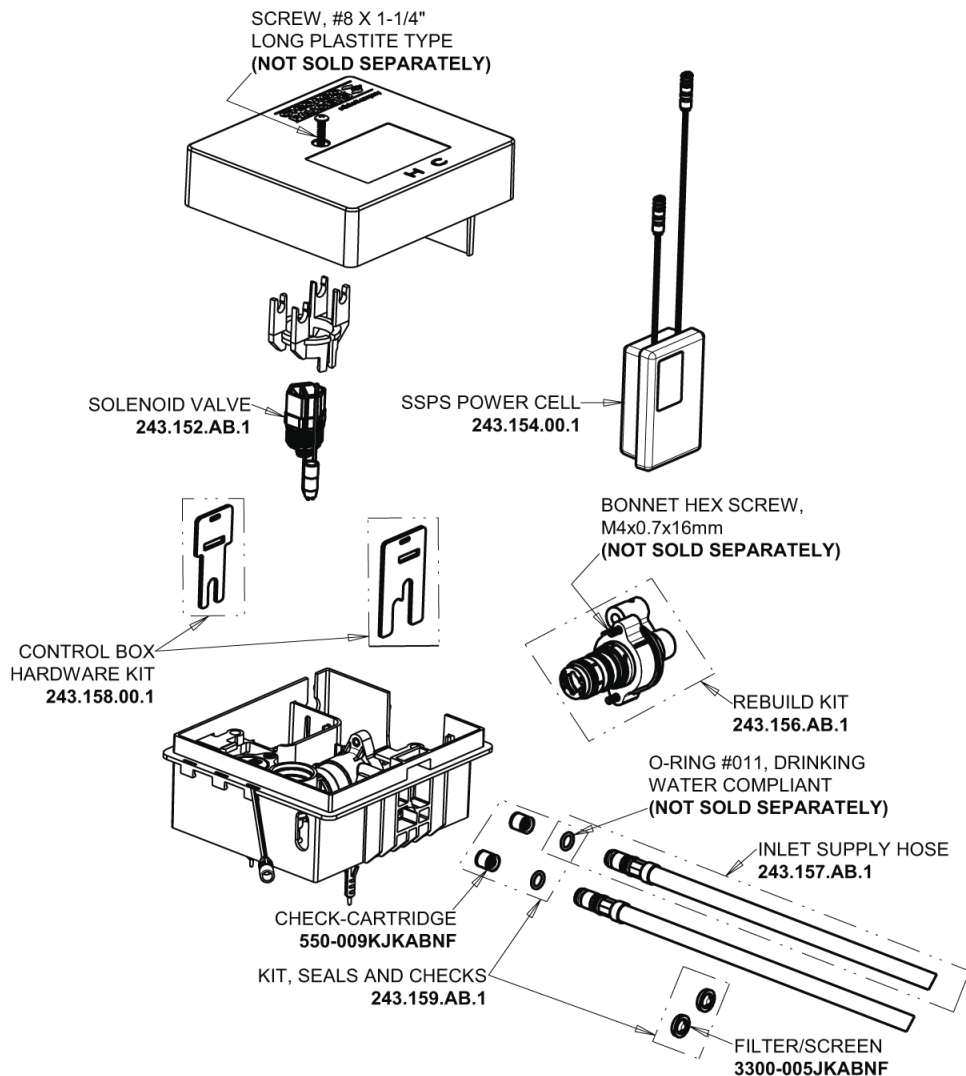

Repair Parts

EQ-A13C-23ABCP

EQ Curved Series Lavatory Sink Faucet with Hands-free Infrared Detection

CHICAGO FAUCETS®

Geberit Group

EQ-C-23KJKABNF EQ Control Box, SSPS, Thermostatic Mixer Base Parts:

Polished Chrome EQ Curved Spout, 0.35 GPM EQ-A11C-KJKABCP

8" Cover Plate, Polished Chrome, for EQ Curved/High Arc Spouts EQ-A13-KJKCP

For Technical Assistance:

Phone: 800-TEC-TRUE (832-8783)

Email: techsupport.us@chicago faucets.com

2100 South Clearwater Drive

Des Plaines, IL 60018