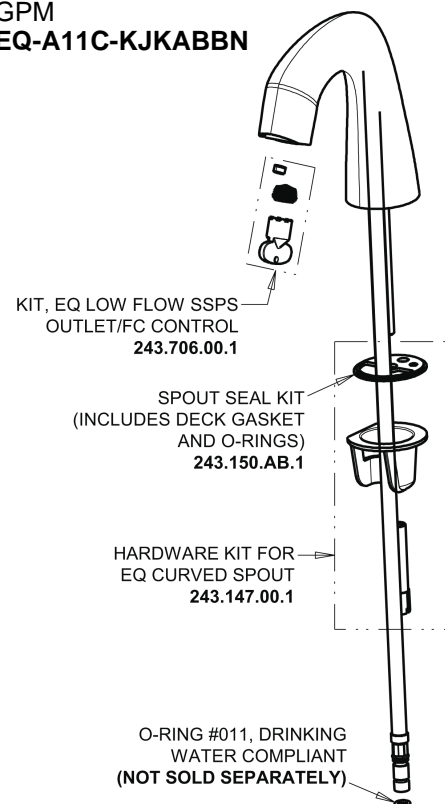

Repair Parts

EQ-A13C-23ABBN

EQ Curved Series Lavatory Sink Faucet with Hands-free Infrared Detection

CHICAGO FAUCETS®

Geberit Group

EQ-C-23KJKABNF EQ Control Box, SSPS, Thermostatic Mixer Base Parts:

Brushed Nickel EQ Curved Spout, 0.35 GPM EQ-A11C-KJKABBN

8" Cover Plate, Brushed Nickel, for EQ Curved/High Arc Spouts EQ-A13-KJKBN

For Technical Assistance:

Phone: 800-TEC-TRUE (832-8783)

Email: techsupport.us@chicago faucets.com

2100 South Clearwater Drive

Des Plaines, IL 60018