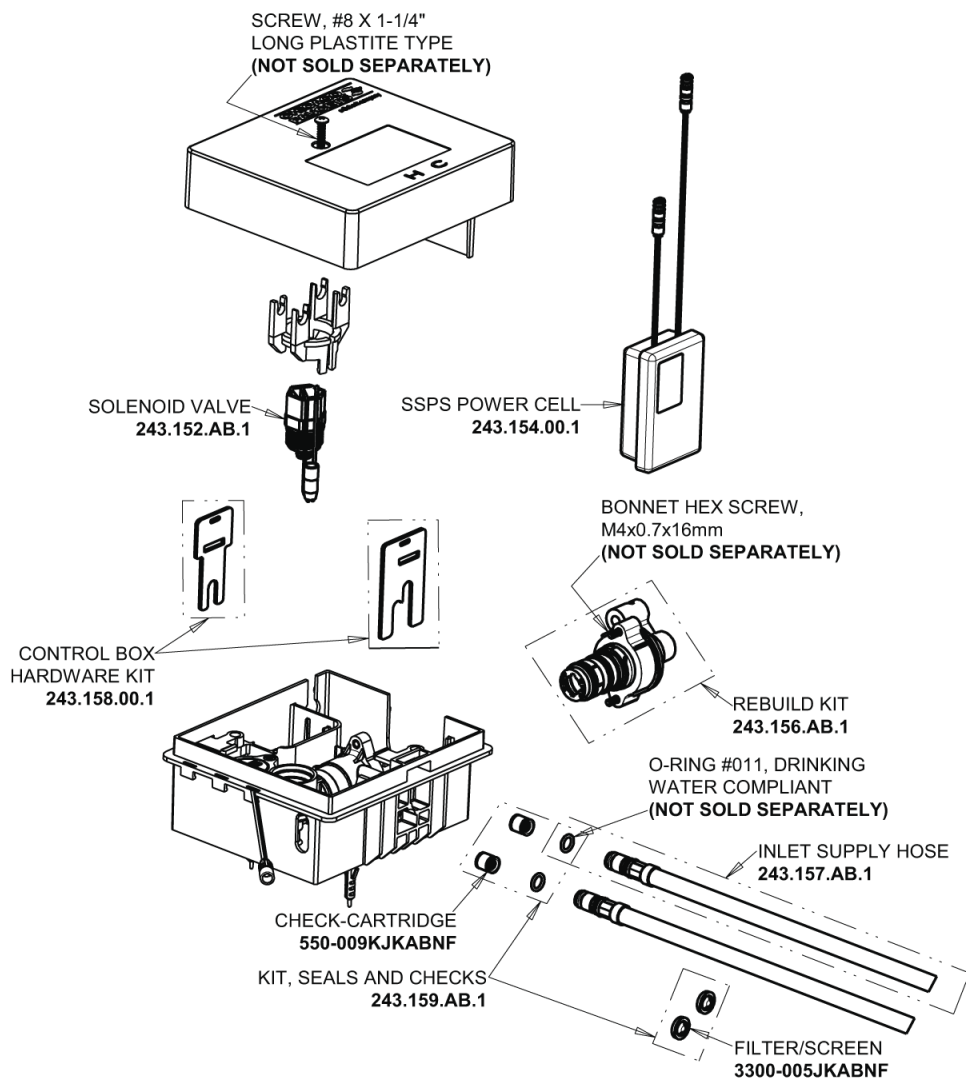

Repair Parts

EQ-A13C-23ABBN

EQ Curved Series Lavatory Sink Faucet with Hands-free Infrared Detection

CHICAGO FAUCETS®

Geberit Group

EQ-C-23KJKABNF EQ Control Box, SSPS, Thermostatic Mixer Base Parts:

Brushed Nickel EQ Curved Spout, 0.35 GPM EQ-A11C-KJKABBN

8" Cover Plate, Brushed Nickel, for EQ Curved/High Arc Spouts EQ-A13-KJKBN

For Technical Assistance:

Phone: 800-TEC-TRUE (832-8783)

Email: techsupport.us@chicago faucets.com

2100 South Clearwater Drive

Des Plaines, IL 60018