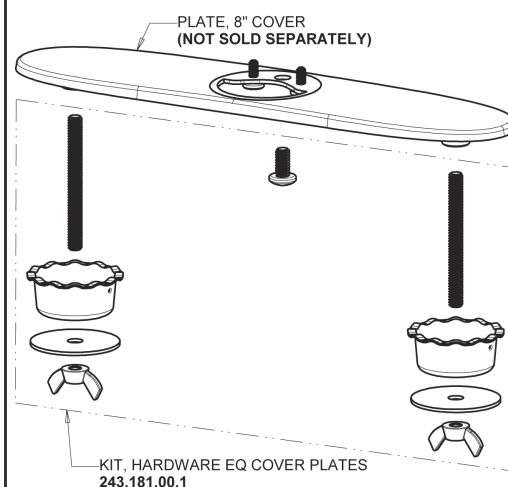

Repair Parts

EQ-A13C-23ABBN

EQ Curved Series Lavatory Sink Faucet with Hands-free Infrared Detection

CHICAGO FAUCETS®

Geberit Group

EQ-C-23KJKABNF EQ Control Box, SSPS, Thermostatic Mixer Base Parts:

Brushed Nickel EQ Curved Spout, 0.35 GPM EQ-A11C-KJKABBN

8" Cover Plate, Brushed Nickel, for EQ Curved/High Arc Spouts EQ-A13-KJKBN

For Technical Assistance:

Phone: 800-TEC-TRUE (832-8783)

Email: techsupport.us@chicago faucets.com

2100 South Clearwater Drive

Des Plaines, IL 60018