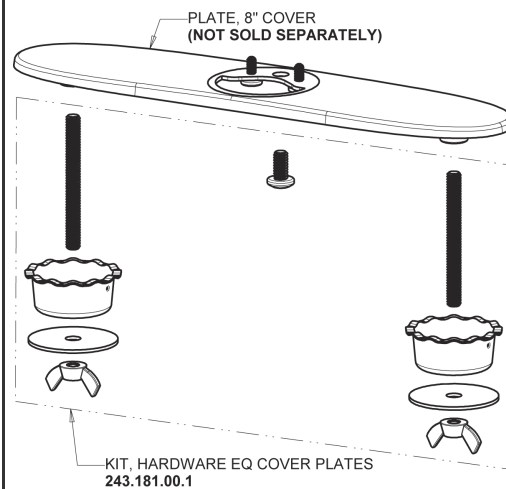

Repair Parts

EQ-A13C-22ABCP

EQ Curved Series Lavatory Sink Faucet with Hands-free Infrared Detection

CHICAGO FAUCETS®

Geberit Group

EQ-C-22KJKABNF EQ Control Box, SSPS, Mechanical Mixer Base Parts:

Polished Chrome EQ Curved Spout, 0.35 GPM EQ-A11C-KJKABCP

8" Cover Plate, Polished Chrome, for EQ Curved/High Arc Spouts EQ-A13-KJKCP

For Technical Assistance:

Phone: 800-TEC-TRUE (832-8783)

Email: techsupport.us@chicagofaucets.com

2100 South Clearwater Drive

Des Plaines, IL 60018