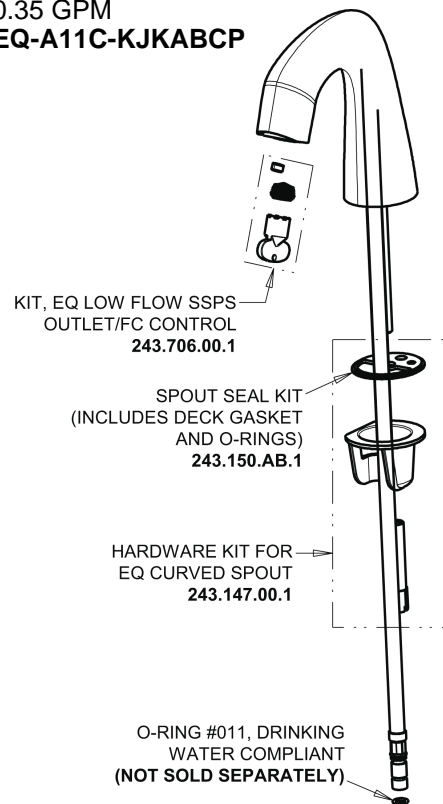

Repair Parts

EQ-A13C-22ABCP

EQ Curved Series Lavatory Sink Faucet with Hands-free Infrared Detection

CHICAGO FAUCETS®

Geberit Group

EQ-C-22KJKABNF EQ Control Box, SSPS, Mechanical Mixer Base Parts:

Polished Chrome EQ Curved Spout, 0.35 GPM EQ-A11C-KJKABCP

8" Cover Plate, Polished Chrome, for EQ Curved/High Arc Spouts EQ-A13-KJKCP

For Technical Assistance:

Phone: 800-TEC-TRUE (832-8783)

Email: techsupport.us@chicagofaucets.com

2100 South Clearwater Drive

Des Plaines, IL 60018