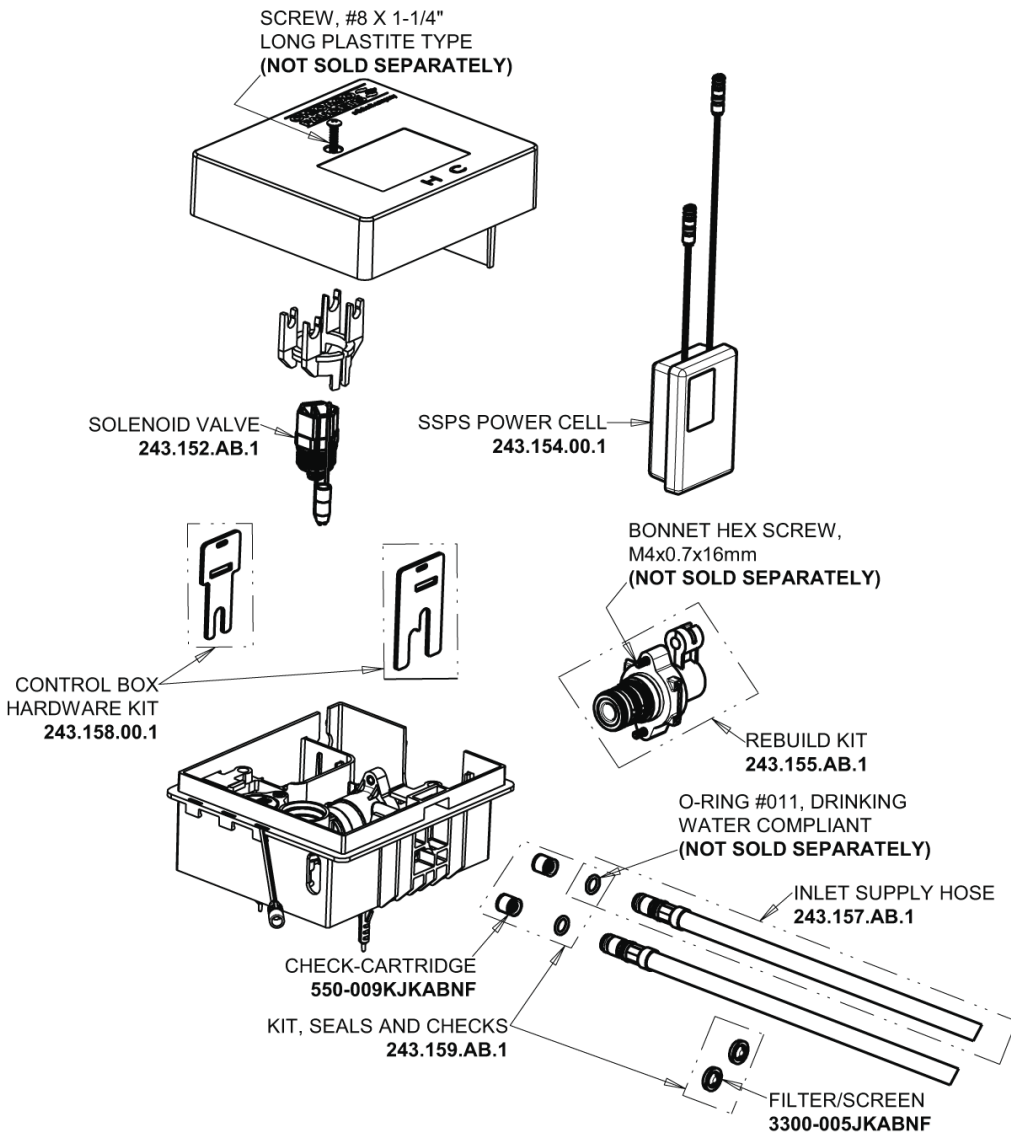

Repair Parts

EQ-A13C-22ABCP

EQ Curved Series Lavatory Sink Faucet with Hands-free Infrared Detection

CHICAGO FAUCETS®

Geberit Group

EQ-C-22KJKABNF EQ Control Box, SSPS, Mechanical Mixer Base Parts:

Polished Chrome EQ Curved Spout, 0.35 GPM EQ-A11C-KJKABCP

8" Cover Plate, Polished Chrome, for EQ Curved/High Arc Spouts EQ-A13-KJKCP

For Technical Assistance:

Phone: 800-TEC-TRUE (832-8783)

Email: techsupport.us@chicagofaucets.com

2100 South Clearwater Drive

Des Plaines, IL 60018