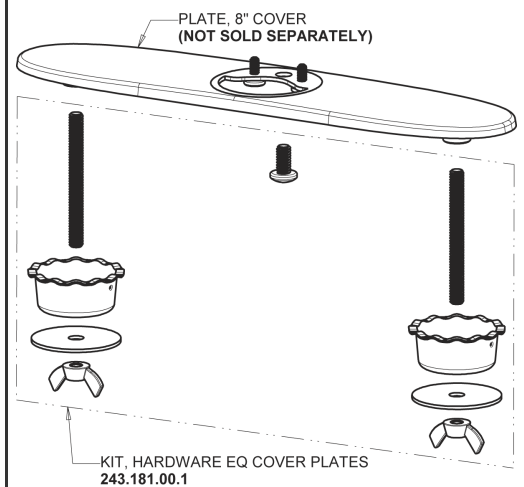

Repair Parts

EQ-A13C-22ABBN

EQ Curved Series Lavatory Sink Faucet with Hands-free Infrared Detection

**CHICAGO
FAUCETS**
Geberit Group

EQ-C-22KJKABNF EQ Control Box, SSPS, Mechanical Mixer Base Parts:

Brushed Nickel EQ Curved Spout, 0.35 GPM EQ-A11C-KJKABBN

8" Cover Plate, Brushed Nickel, for EQ Curved/High Arc Spouts EQ-A13-KJKBN

For Technical Assistance:

Phone: 800-TEC-TRUE (832-8783)

Email: techsupport.us@chicagofaucets.com

2100 South Clearwater Drive

Des Plaines, IL 60018