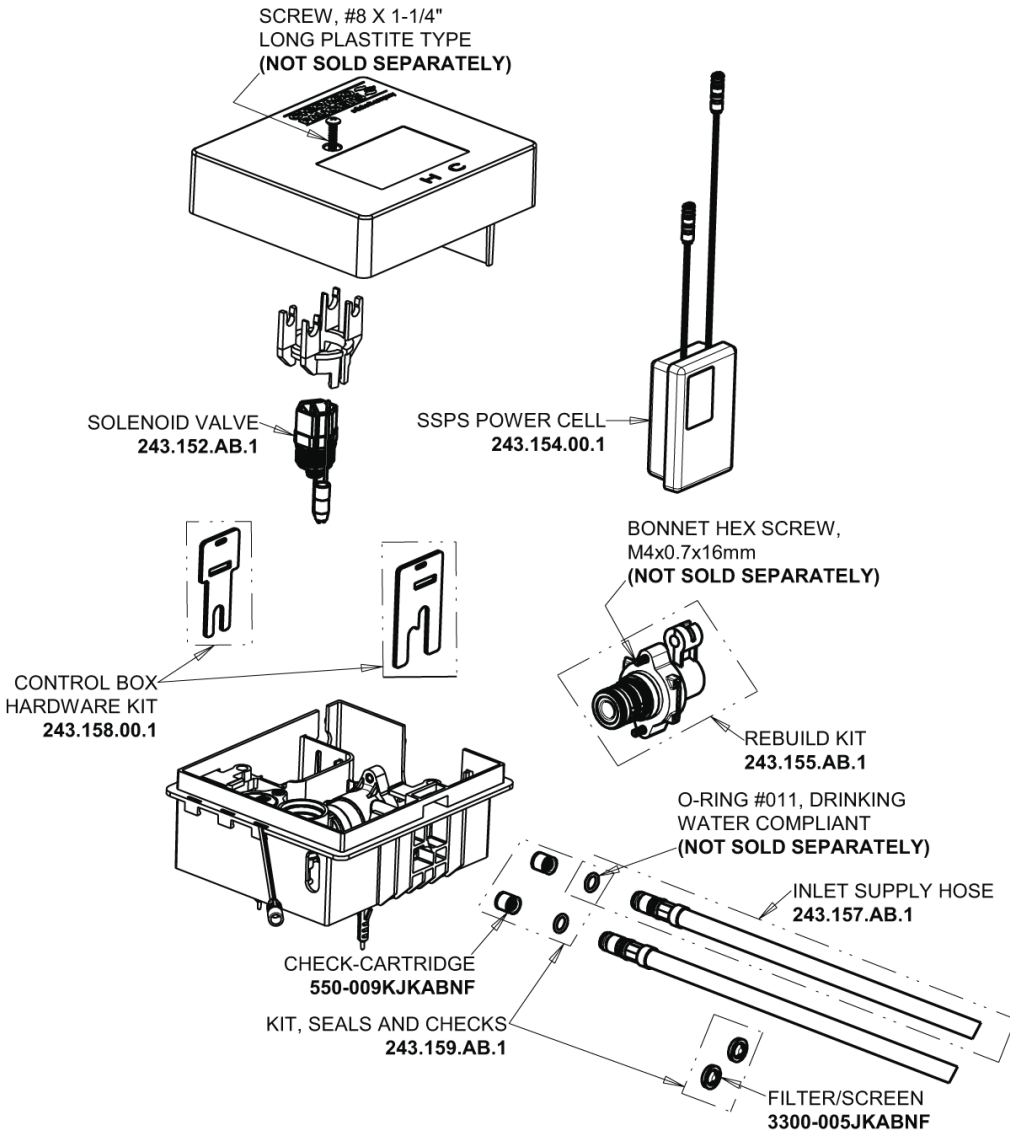

Repair Parts

EQ-A13C-22ABBN

EQ Curved Series Lavatory Sink Faucet with Hands-free Infrared Detection

**CHICAGO
FAUCETS**
Geberit Group

EQ-C-22KJKABNF EQ Control Box, SSPS, Mechanical Mixer Base Parts:

Brushed Nickel EQ Curved Spout, 0.35 GPM EQ-A11C-KJKABBN

8" Cover Plate, Brushed Nickel, for EQ Curved/High Arc Spouts EQ-A13-KJKBN

For Technical Assistance:

Phone: 800-TEC-TRUE (832-8783)

Email: techsupport.us@chicagofaucets.com

2100 South Clearwater Drive

Des Plaines, IL 60018