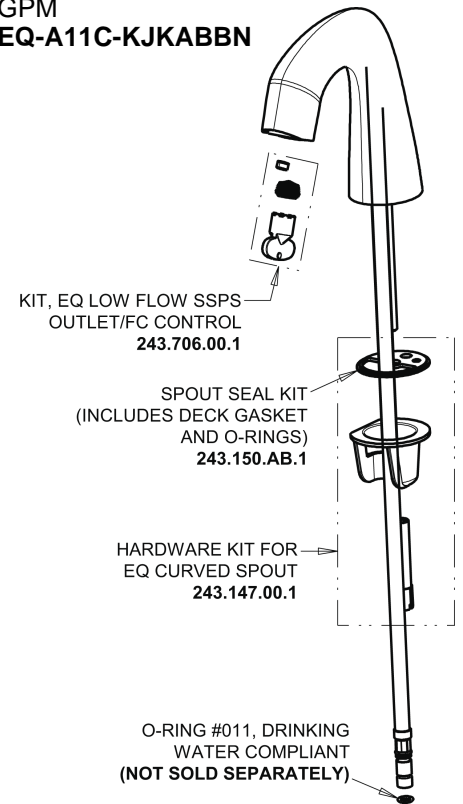

Repair Parts

EQ-A13C-22ABBN

EQ Curved Series Lavatory Sink Faucet with Hands-free Infrared Detection

**CHICAGO
FAUCETS**
Geberit Group

EQ-C-22KJKABNF EQ Control Box, SSPS, Mechanical Mixer Base Parts:

Brushed Nickel EQ Curved Spout, 0.35 GPM EQ-A11C-KJKABBN

8" Cover Plate, Brushed Nickel, for EQ Curved/High Arc Spouts EQ-A13-KJKBN

For Technical Assistance:

Phone: 800-TEC-TRUE (832-8783)

Email: techsupport.us@chicagofaucets.com

2100 South Clearwater Drive

Des Plaines, IL 60018