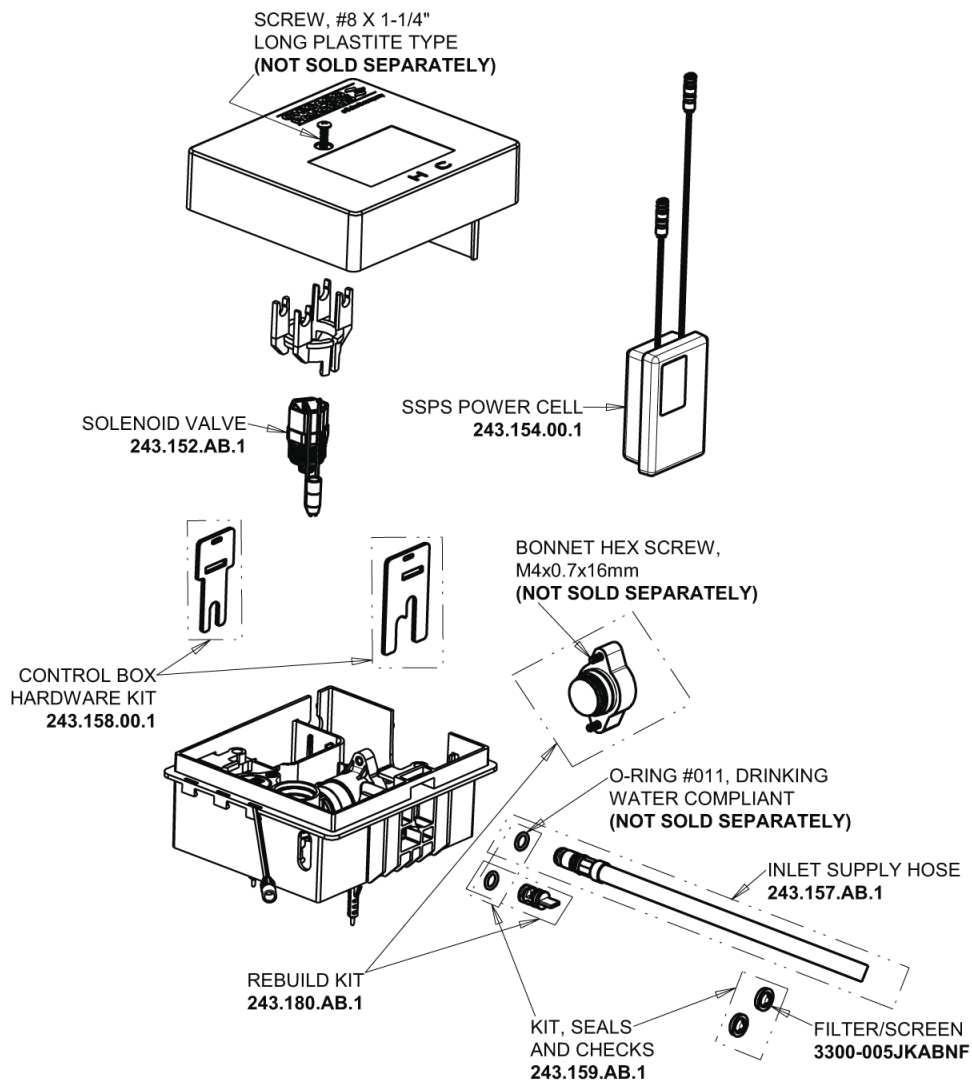

Repair Parts

EQ-A13C-21ABCP

EQ Curved Series Lavatory Sink Faucet with Hands-free Infrared Detection

CHICAGO FAUCETS®

Geberit Group

EQ-C-21KJKABNF EQ Control Box, SSPS, Single-Supply Base Parts:

Polished Chrome EQ Curved Spout, 0.35 GPM EQ-A11C-KJKABCP

8" Cover Plate, Polished Chrome, for EQ Curved/High Arc Spouts EQ-A13-KJKCP

For Technical Assistance:

Phone: 800-TEC-TRUE (832-8783)

Email: techsupport.us@chicagofaucets.com

2100 South Clearwater Drive

Des Plaines, IL 60018