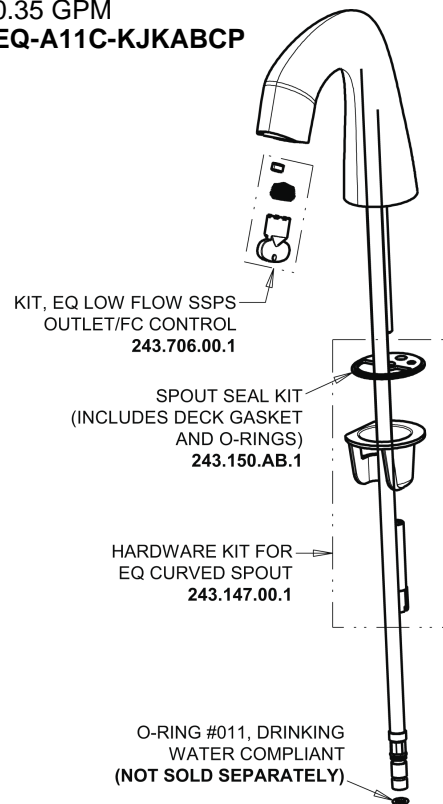

Repair Parts

EQ-A13C-21ABCP

EQ Curved Series Lavatory Sink Faucet with Hands-free Infrared Detection

CHICAGO FAUCETS®

Geberit Group

EQ-C-21KJKABNF EQ Control Box, SSPS, Single-Supply Base Parts:

Polished Chrome EQ Curved Spout, 0.35 GPM EQ-A11C-KJKABCP

8" Cover Plate, Polished Chrome, for EQ Curved/High Arc Spouts EQ-A13-KJKCP

For Technical Assistance:

Phone: 800-TEC-TRUE (832-8783)

Email: techsupport.us@chicagofaucets.com

2100 South Clearwater Drive

Des Plaines, IL 60018