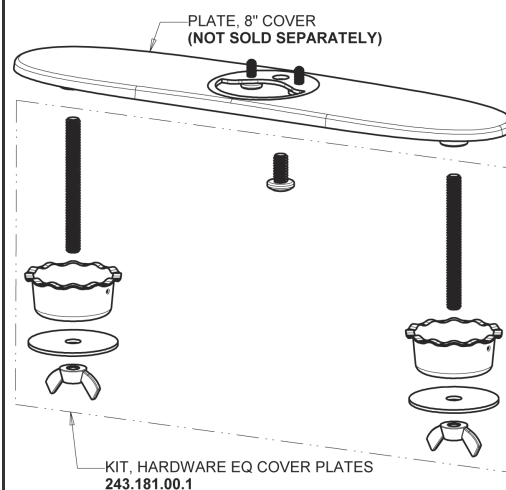

Repair Parts

EQ-A13C-21ABCP

EQ Curved Series Lavatory Sink Faucet with Hands-free Infrared Detection

CHICAGO FAUCETS®

Geberit Group

EQ-C-21KJKABNF EQ Control Box, SSPS, Single-Supply Base Parts:

Polished Chrome EQ Curved Spout, 0.35 GPM EQ-A11C-KJKABCP

8" Cover Plate, Polished Chrome, for EQ Curved/High Arc Spouts EQ-A13-KJKCP

For Technical Assistance:

Phone: 800-TEC-TRUE (832-8783)

Email: techsupport.us@chicagofaucets.com

2100 South Clearwater Drive

Des Plaines, IL 60018