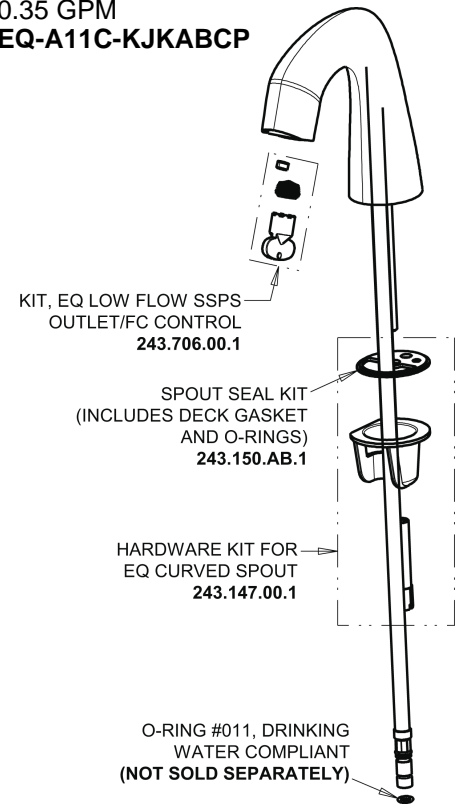

Repair Parts

EQ-A13C-13ABCP

EQ Curved Series Lavatory Sink Faucet with Hands-free Infrared Detection

**CHICAGO
FAUCETS**
Geberit Group

EQ-13KJKABNF EQ Control Box, Battery, Thermostatic Mixer Base Parts:

Polished Chrome EQ Curved Spout, 0.35 GPM EQ-A11C-KJKABCP

8" Cover Plate, Polished Chrome, for EQ Curved/High Arc Spouts EQ-A13-KJKCP

For Technical Assistance:

Phone: 800-TEC-TRUE (832-8783)

Email: techsupport.us@chicagofaucets.com

2100 South Clearwater Drive

Des Plaines, IL 60018