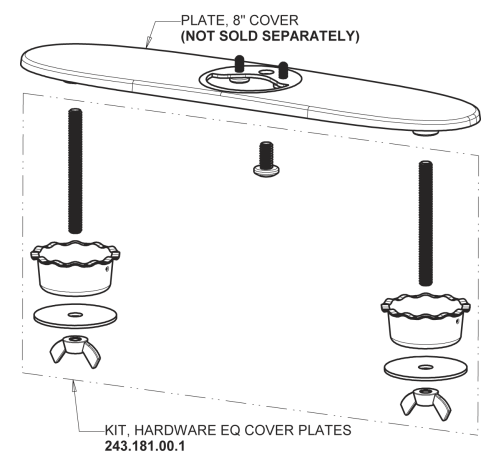

Repair Parts

EQ-A13C-13ABCP

EQ Curved Series Lavatory Sink Faucet with Hands-free Infrared Detection

**CHICAGO
FAUCETS**
Geberit Group

EQ-13KJKABNF EQ Control Box, Battery, Thermostatic Mixer Base Parts:

Polished Chrome EQ Curved Spout, 0.35 GPM EQ-A11C-KJKABCP

8" Cover Plate, Polished Chrome, for EQ Curved/High Arc Spouts EQ-A13-KJKCP

For Technical Assistance:

Phone: 800-TEC-TRUE (832-8783)

Email: techsupport.us@chicagofaucets.com

2100 South Clearwater Drive

Des Plaines, IL 60018