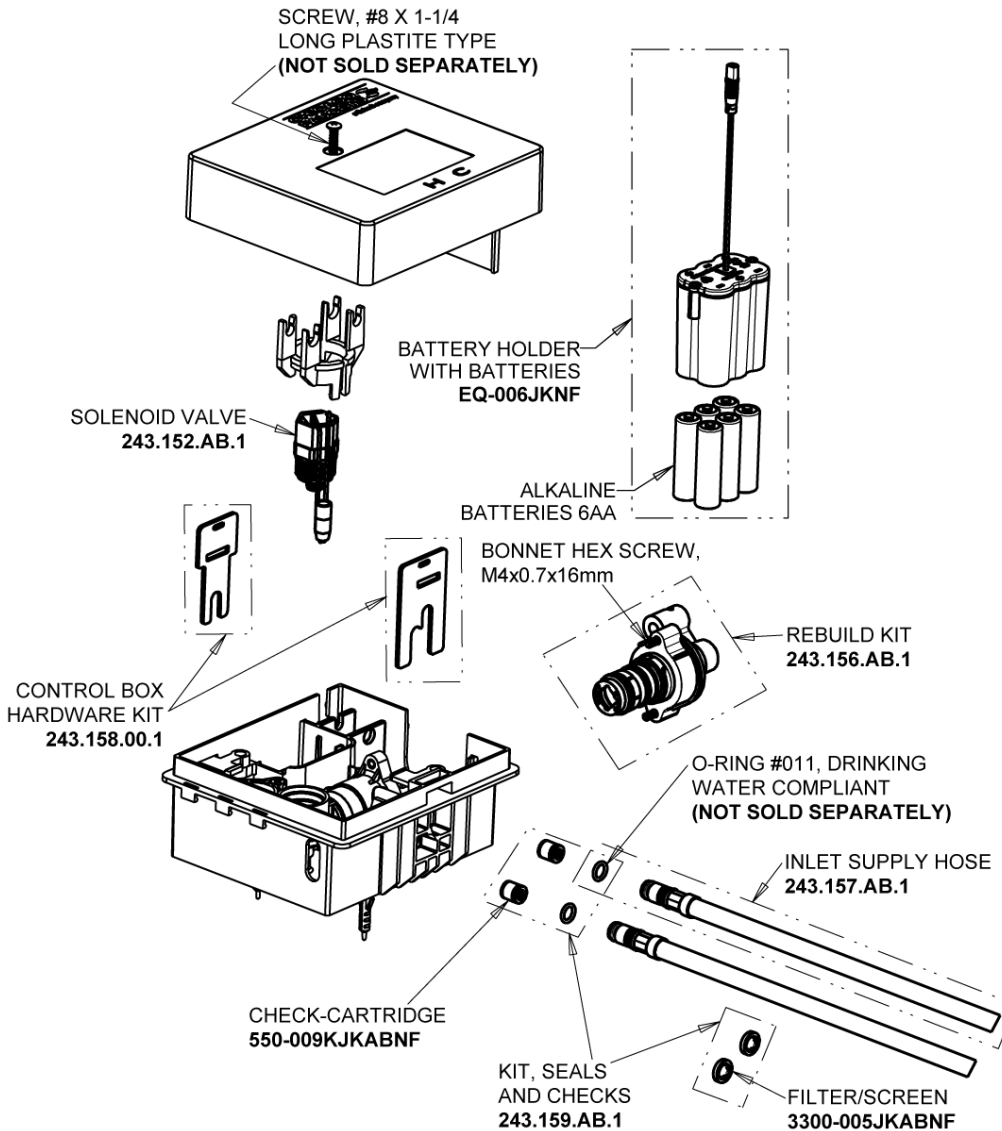

Repair Parts

EQ-A13C-13ABCP

EQ Curved Series Lavatory Sink Faucet with Hands-free Infrared Detection

**CHICAGO
FAUCETS**
Geberit Group

EQ-13KJKABNF EQ Control Box, Battery, Thermostatic Mixer Base Parts:

Polished Chrome EQ Curved Spout, 0.35 GPM EQ-A11C-KJKABCP

8" Cover Plate, Polished Chrome, for EQ Curved/High Arc Spouts EQ-A13-KJKCP

For Technical Assistance:

Phone: 800-TEC-TRUE (832-8783)

Email: techsupport.us@chicagofaucets.com

2100 South Clearwater Drive

Des Plaines, IL 60018