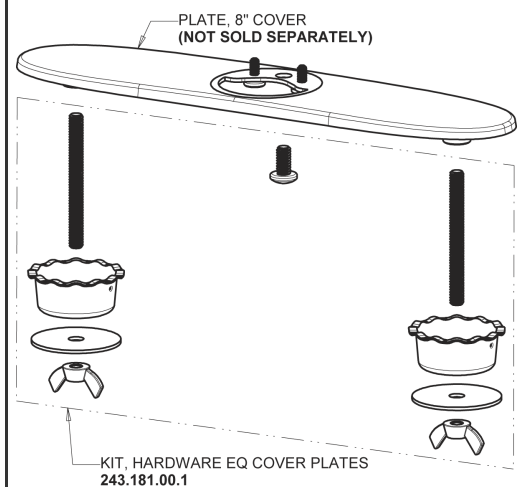

Repair Parts

EQ-A13A-62ABBN

EQ Curved Series Lavatory Sink Faucet with Hands-free Infrared Detection

**CHICAGO
FAUCETS**
Geberit Group

EQ-62KJKABNF EQ Control Box, Long Life Battery, Mechanical Mixer Base Parts:

Brushed Nickel EQ Curved Spout, 0.5 GPM EQ-A11A-KJKABBN

8" Cover Plate, Brushed Nickel, for EQ Curved/High Arc Spouts EQ-A13-KJKBN

For Technical Assistance:

Phone: 800-TEC-TRUE (832-8783)

Email: techsupport.us@chicago faucets.com