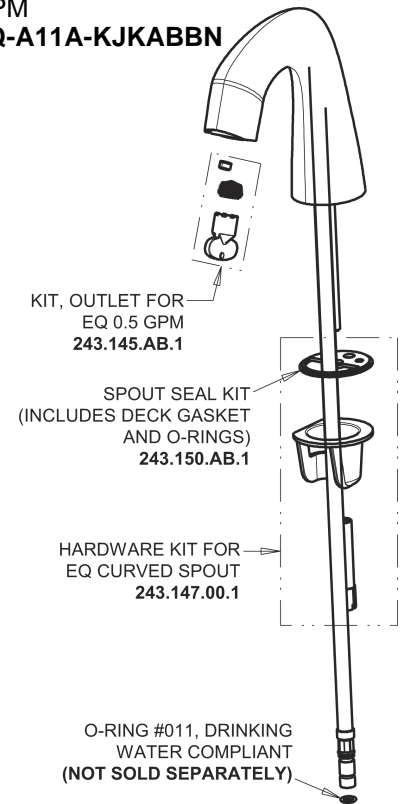

Repair Parts

EQ-A13A-62ABBN

EQ Curved Series Lavatory Sink Faucet with Hands-free Infrared Detection

**CHICAGO
FAUCETS**
Geberit Group

EQ-62KJKABNF EQ Control Box, Long Life Battery, Mechanical Mixer Base Parts:

Brushed Nickel EQ Curved Spout, 0.5 GPM EQ-A11A-KJKABBN

8" Cover Plate, Brushed Nickel, for EQ Curved/High Arc Spouts EQ-A13-KJKBN

For Technical Assistance:

Phone: 800-TEC-TRUE (832-8783)

Email: techsupport.us@chicago faucets.com