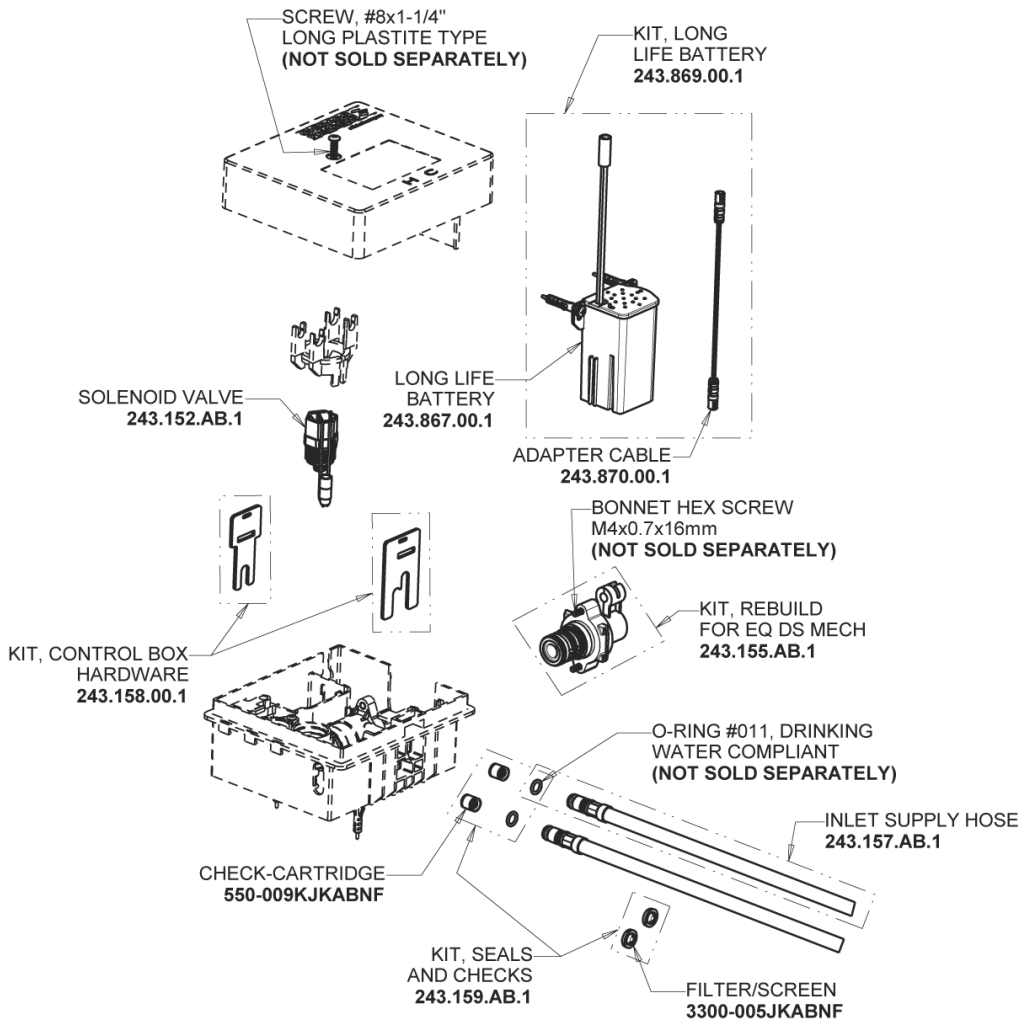

Repair Parts

EQ-A13A-62ABBN

EQ Curved Series Lavatory Sink Faucet with Hands-free Infrared Detection

**CHICAGO
FAUCETS**
Geberit Group

EQ-62KJKABNF EQ Control Box, Long Life Battery, Mechanical Mixer Base Parts:

Brushed Nickel EQ Curved Spout, 0.5 GPM EQ-A11A-KJKABBN

8" Cover Plate, Brushed Nickel, for EQ Curved/High Arc Spouts EQ-A13-KJKBN

For Technical Assistance:

Phone: 800-TEC-TRUE (832-8783)

Email: techsupport.us@chicago faucets.com