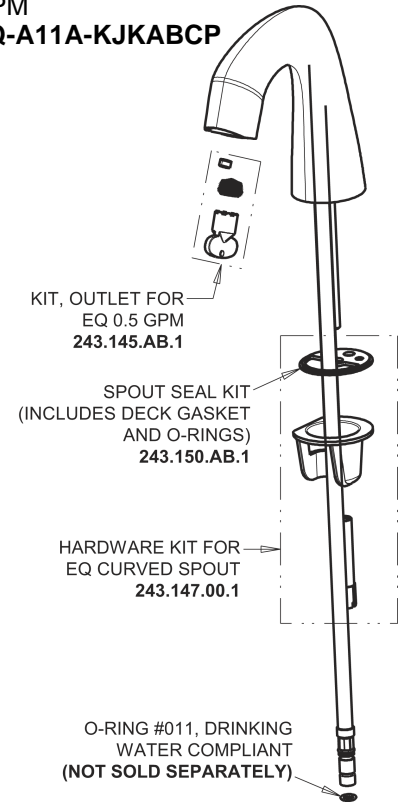

Repair Parts

EQ-A13A-61ABCP

EQ Curved Series Lavatory Sink Faucet with Hands-free Infrared Detection

CHICAGO FAUCETS®

Geberit Group

EQ-61KJKABNF EQ Control Box, Long Life Battery, Single-Supply Base Parts:

Polished Chrome EQ Curved Spout, 0.5 GPM EQ-A11A-KJKABCP

8" Cover Plate, Polished Chrome, for EQ Curved/High Arc Spouts EQ-A13-KJKCP

For Technical Assistance:

Phone: 800-TEC-TRUE (832-8783)

Email: techsupport.us@chicagofaucets.com