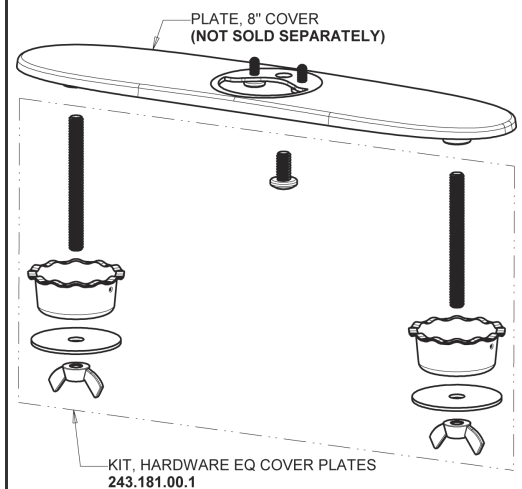

Repair Parts

EQ-A13A-61ABCP

EQ Curved Series Lavatory Sink Faucet with Hands-free Infrared Detection

CHICAGO FAUCETS®

Geberit Group

EQ-61KJKABNF EQ Control Box, Long Life Battery, Single-Supply Base Parts:

Polished Chrome EQ Curved Spout, 0.5 GPM EQ-A11A-KJKABCP

8" Cover Plate, Polished Chrome, for EQ Curved/High Arc Spouts EQ-A13-KJKCP

For Technical Assistance:

Phone: 800-TEC-TRUE (832-8783)

Email: techsupport.us@chicagofaucets.com