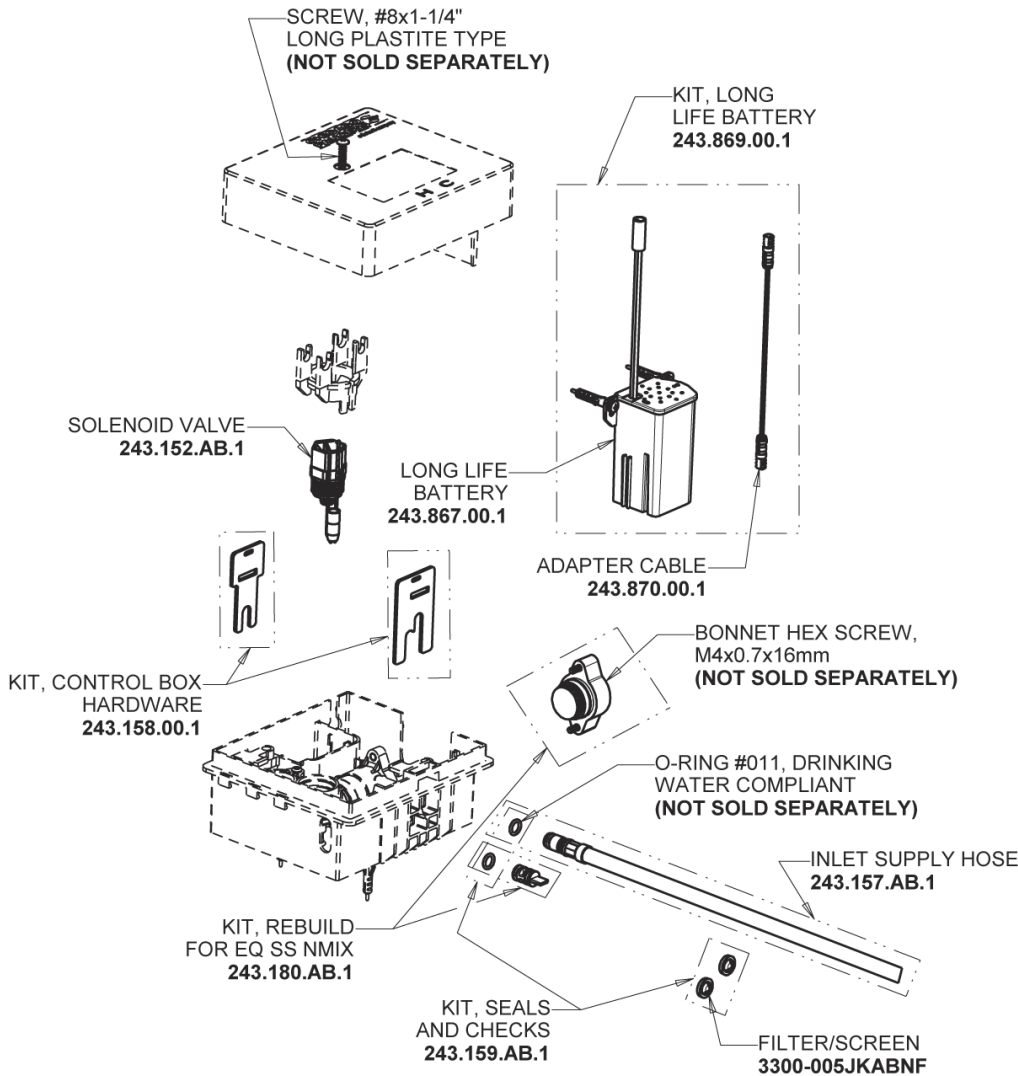

Repair Parts

EQ-A13A-61ABCP

EQ Curved Series Lavatory Sink Faucet with Hands-free Infrared Detection

CHICAGO FAUCETS®

Geberit Group

EQ-61KJKABNF EQ Control Box, Long Life Battery, Single-Supply Base Parts:

Polished Chrome EQ Curved Spout, 0.5 GPM EQ-A11A-KJKABCP

8" Cover Plate, Polished Chrome, for EQ Curved/High Arc Spouts EQ-A13-KJKCP

For Technical Assistance:

Phone: 800-TEC-TRUE (832-8783)

Email: techsupport.us@chicagofaucets.com