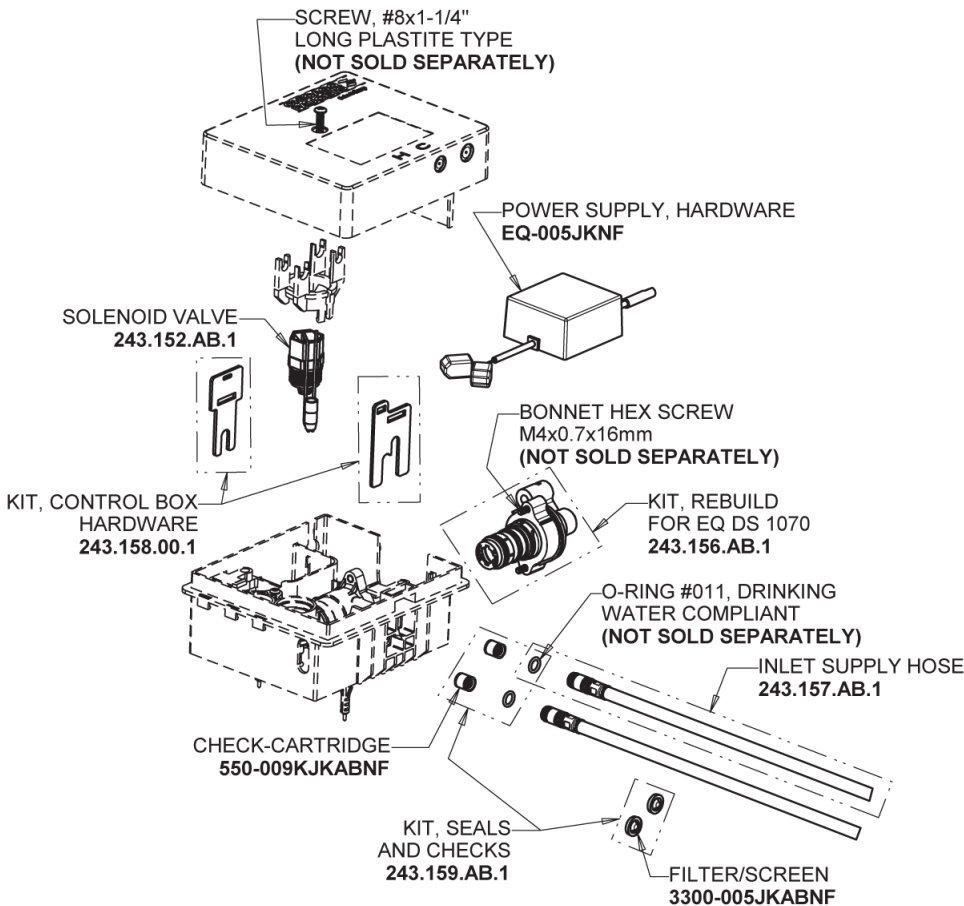

# Repair Parts

EQ-A13A-53ABCP

EQ Curved Series Lavatory Sink Faucet with Hands-free Infrared Detection

## EQ-53KJKABNF EQ Control Box, AC Hard-wired, Thermostatic Mixer Base Parts:

## Polished Chrome EQ Curved Spout, 0.5 GPM EQ-A11A-KJKABCP

## 8" Cover Plate, Polished Chrome, for EQ Curved/High Arc Spouts EQ-A13-KJKCP