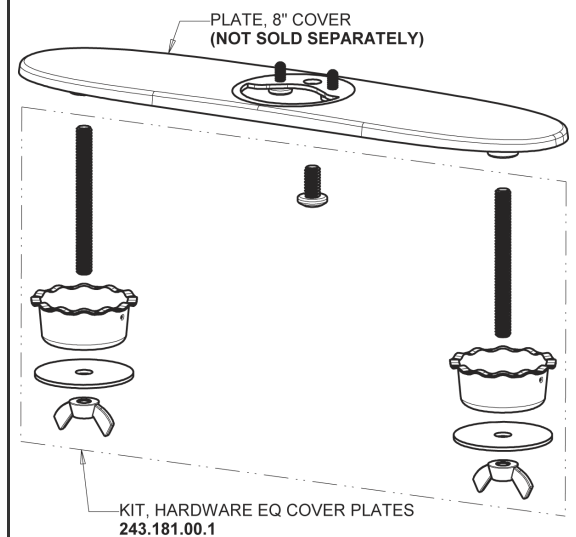

# Repair Parts

EQ-A13A-53ABCP

EQ Curved Series Lavatory Sink Faucet with Hands-free Infrared Detection

## EQ-53KJKABNF EQ Control Box, AC Hard-wired, Thermostatic Mixer Base Parts:

## 8" Cover Plate, Polished Chrome, for EQ Curved/High Arc Spouts EQ-A13-KJKCP