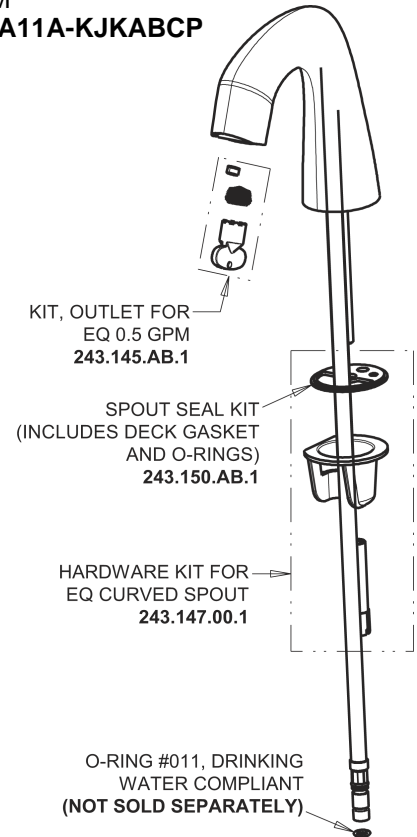

# Repair Parts

EQ-A13A-53ABCP

EQ Curved Series Lavatory Sink Faucet with Hands-free Infrared Detection

## EQ-53KJKABNF EQ Control Box, AC Hard-wired, Thermostatic Mixer Base Parts:

## Polished Chrome EQ Curved Spout, 0.5 GPM EQ-A11A-KJKABCP

## 8" Cover Plate, Polished Chrome, for EQ Curved/High Arc Spouts EQ-A13-KJKCP