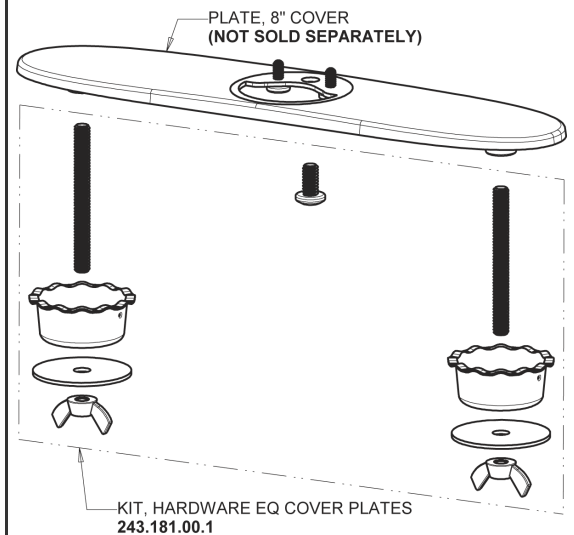

# Repair Parts

EQ-A13A-52ABCP

EQ Curved Series Lavatory Sink Faucet with Hands-free Infrared Detection

## EQ-52KJKABNF EQ Control Box, AC Hard-wired, Mechanical Mixer Base Parts:

## 8" Cover Plate, Polished Chrome, for EQ Curved/High Arc Spouts EQ-A13-KJKCP