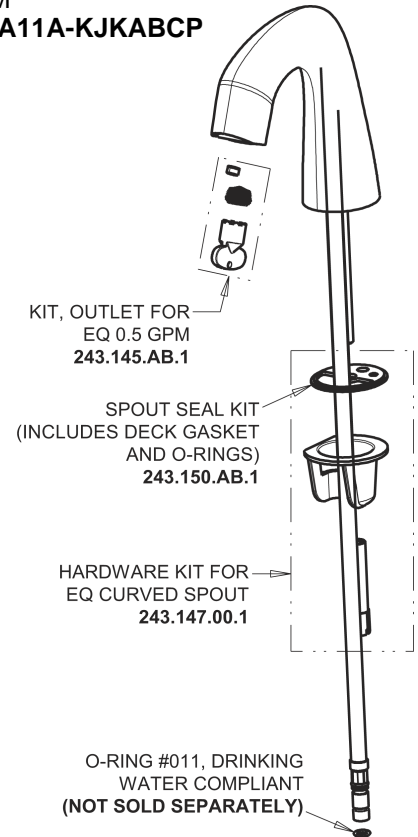

# Repair Parts

EQ-A13A-52ABCP

EQ Curved Series Lavatory Sink Faucet with Hands-free Infrared Detection

## EQ-52KJKABNF EQ Control Box, AC Hard-wired, Mechanical Mixer Base Parts:

## Polished Chrome EQ Curved Spout, 0.5 GPM EQ-A11A-KJKABCP

## 8" Cover Plate, Polished Chrome, for EQ Curved/High Arc Spouts EQ-A13-KJKCP