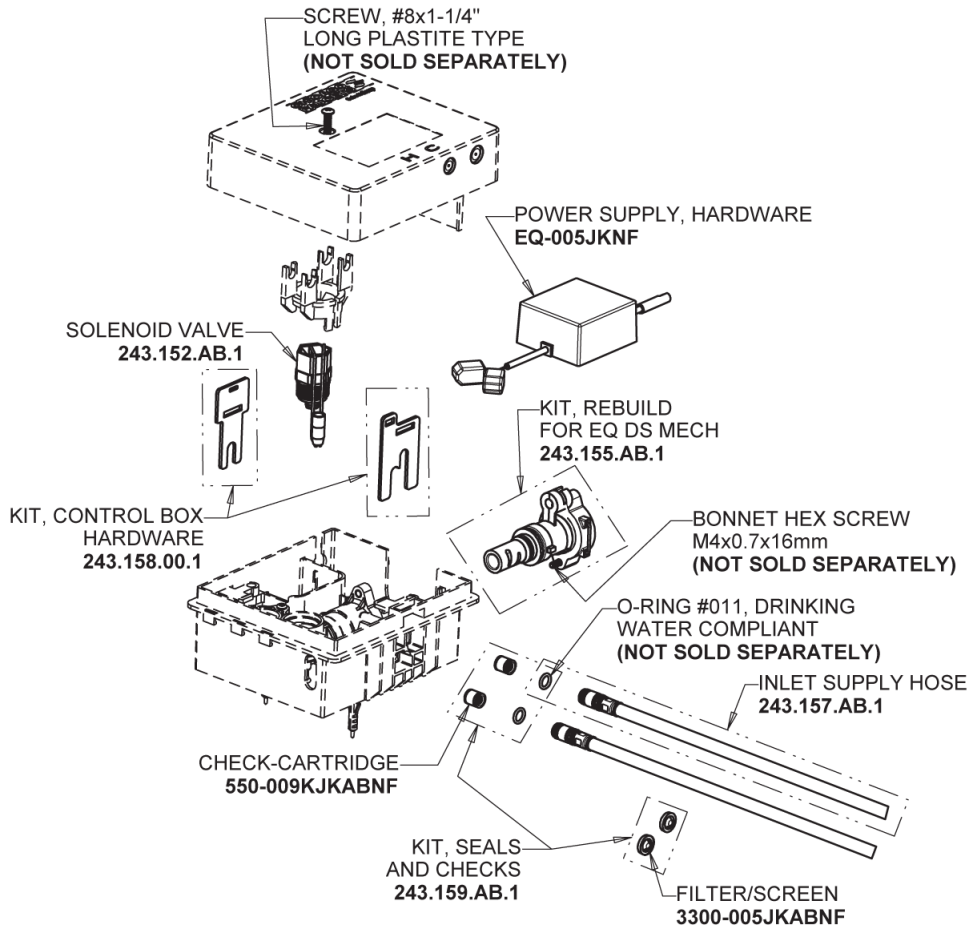

# Repair Parts

EQ-A13A-52ABCP

EQ Curved Series Lavatory Sink Faucet with Hands-free Infrared Detection

## EQ-52KJKABNF EQ Control Box, AC Hard-wired, Mechanical Mixer Base Parts:

## Polished Chrome EQ Curved Spout, 0.5 GPM EQ-A11A-KJKABCP

## 8" Cover Plate, Polished Chrome, for EQ Curved/High Arc Spouts EQ-A13-KJKCP