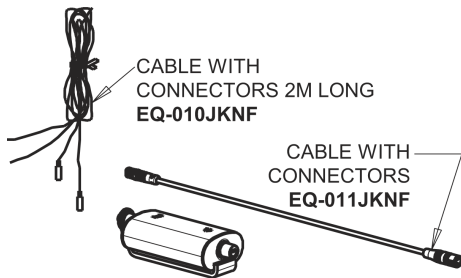

Repair Parts

EQ-A13A-51ABBN

EQ Curved Series Lavatory Sink Faucet with Hands-free Infrared Detection

**CHICAGO
FAUCETS**
Geberit Group

EQ-51KJKABNF EQ Control Box, AC Hard-wired, Single-Supply Base Parts:

EQ Brownout Protector (Accessory Only) EQ-012JKNF

Brushed Nickel EQ Curved Spout, 0.5 GPM EQ-A11A-KJKABBN

8" Cover Plate, Brushed Nickel, for EQ Curved/High Arc Spouts EQ-A13-KJKBN

For Technical Assistance: