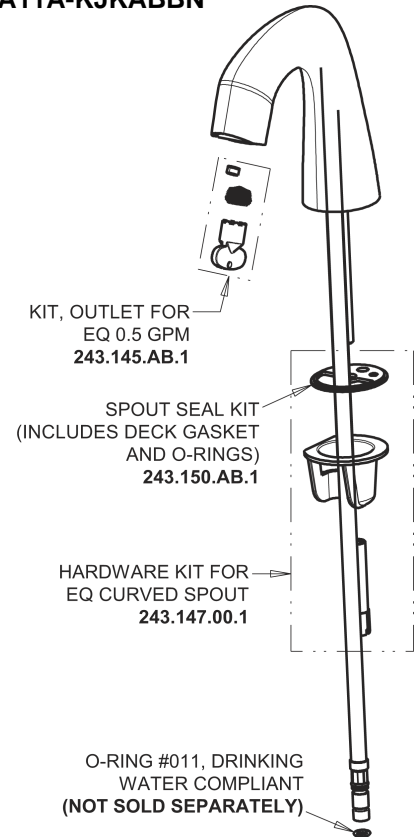

Repair Parts

EQ-A13A-51ABBN

EQ Curved Series Lavatory Sink Faucet with Hands-free Infrared Detection

**CHICAGO
FAUCETS**
Geberit Group

EQ-51KJKABNF EQ Control Box, AC Hard-wired, Single-Supply Base Parts:

EQ Brownout Protector (Accessory Only) EQ-012JKNF

Brushed Nickel EQ Curved Spout, 0.5 GPM EQ-A11A-KJKABBN

8" Cover Plate, Brushed Nickel, for EQ Curved/High Arc Spouts EQ-A13-KJKBN

For Technical Assistance: