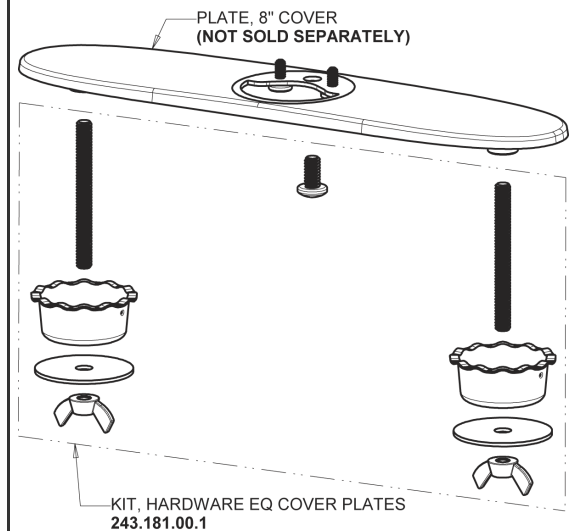

Repair Parts

EQ-A13A-51ABBN

EQ Curved Series Lavatory Sink Faucet with Hands-free Infrared Detection

**CHICAGO
FAUCETS**
Geberit Group

EQ-51KJKABNF EQ Control Box, AC Hard-wired, Single-Supply Base Parts:

EQ Brownout Protector (Accessory Only) EQ-012JKNF

Brushed Nickel EQ Curved Spout, 0.5 GPM EQ-A11A-KJKABBN

8" Cover Plate, Brushed Nickel, for EQ Curved/High Arc Spouts EQ-A13-KJKBN

For Technical Assistance: