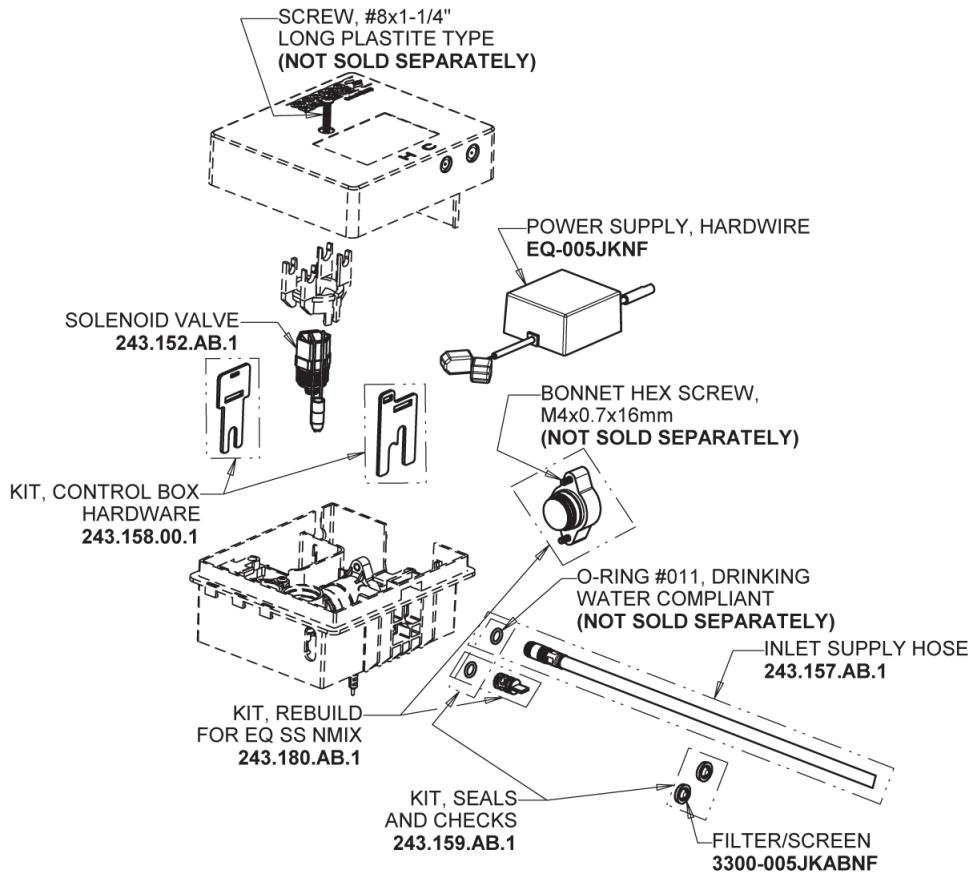

Repair Parts

EQ-A13A-51ABBN

EQ Curved Series Lavatory Sink Faucet with Hands-free Infrared Detection

**CHICAGO
FAUCETS**
Geberit Group

EQ-51KJKABNF EQ Control Box, AC Hard-wired, Single-Supply Base Parts:

EQ Brownout Protector (Accessory Only) EQ-012JKNF

Brushed Nickel EQ Curved Spout, 0.5 GPM EQ-A11A-KJKABBN

8" Cover Plate, Brushed Nickel, for EQ Curved/High Arc Spouts EQ-A13-KJKBN

For Technical Assistance: