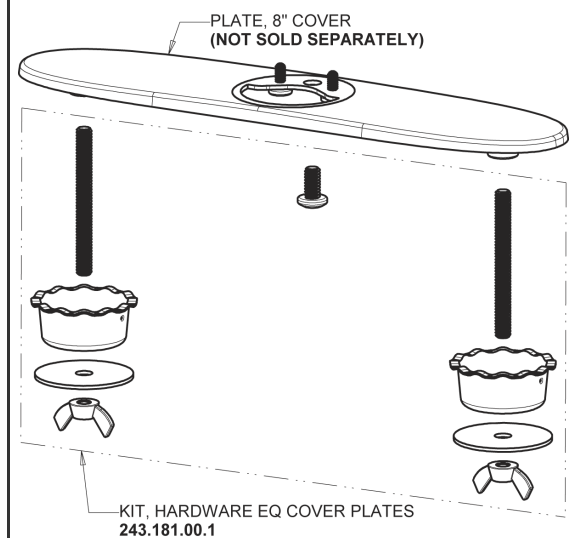

Repair Parts

EQ-A13A-43ABCP

EQ Curved Series Lavatory Sink Faucet with Hands-free Infrared Detection

**CHICAGO
FAUCETS**
Geberit Group

EQ-43KJKABNF EQ Control Box, AC (Less Transformer), Thermostatic Mixer Base Parts:

EQ Brownout Protector (Accessory Only) EQ-012JKNF

Polished Chrome EQ Curved Spout, 0.5 GPM EQ-A11A-KJKABCP

8" Cover Plate, Polished Chrome, for EQ Curved/High Arc Spouts EQ-A13-KJKCP

For Technical Assistance: