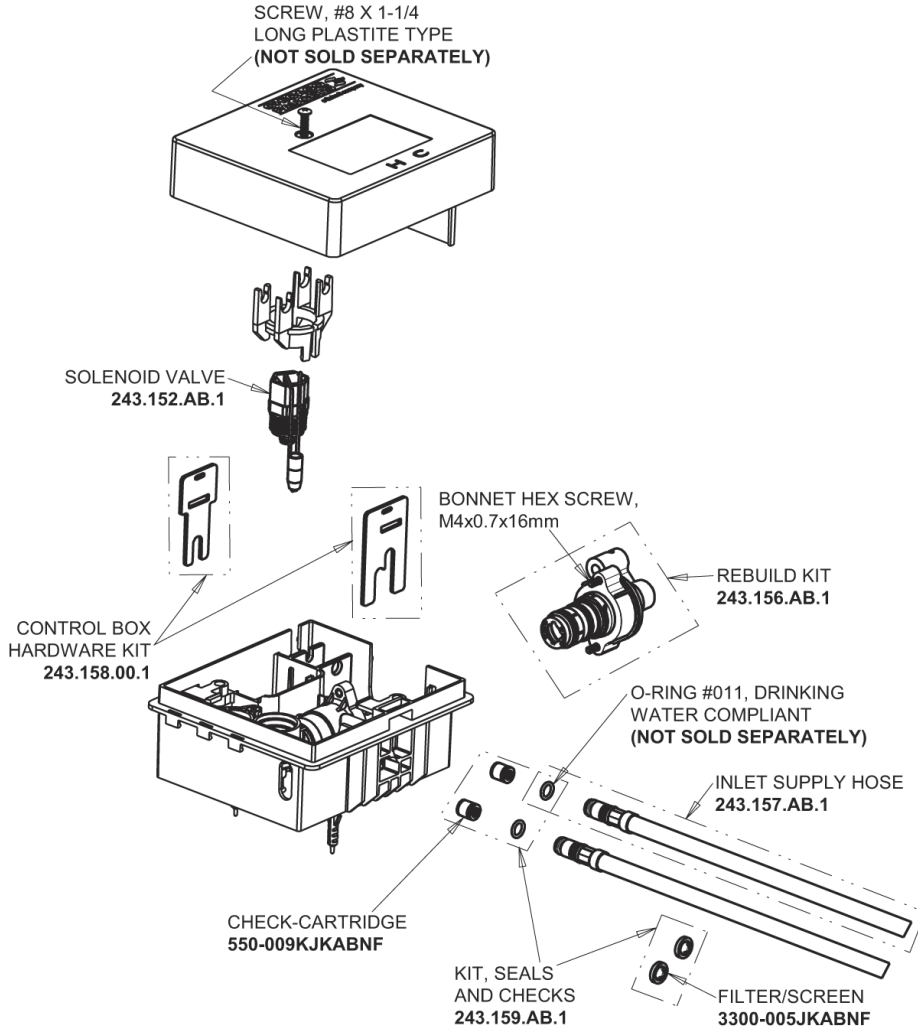

Repair Parts

EQ-A13A-43ABCP

EQ Curved Series Lavatory Sink Faucet with Hands-free Infrared Detection

**CHICAGO
FAUCETS**
Geberit Group

EQ-43KJKABNF EQ Control Box, AC (Less Transformer), Thermostatic Mixer Base Parts:

EQ Brownout Protector (Accessory Only) EQ-012JKNF

Polished Chrome EQ Curved Spout, 0.5 GPM EQ-A11A-KJKABCP

8" Cover Plate, Polished Chrome, for EQ Curved/High Arc Spouts EQ-A13-KJKCP

For Technical Assistance: