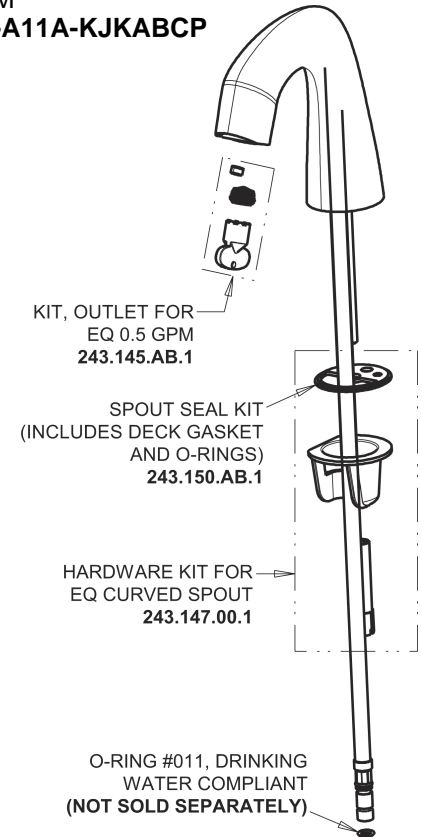

Repair Parts

EQ-A13A-43ABCP

EQ Curved Series Lavatory Sink Faucet with Hands-free Infrared Detection

**CHICAGO
FAUCETS**
Geberit Group

EQ-43KJKABNF EQ Control Box, AC (Less Transformer), Thermostatic Mixer Base Parts:

EQ Brownout Protector (Accessory Only) EQ-012JKNF

Polished Chrome EQ Curved Spout, 0.5 GPM EQ-A11A-KJKABCP

8" Cover Plate, Polished Chrome, for EQ Curved/High Arc Spouts EQ-A13-KJKCP

For Technical Assistance: