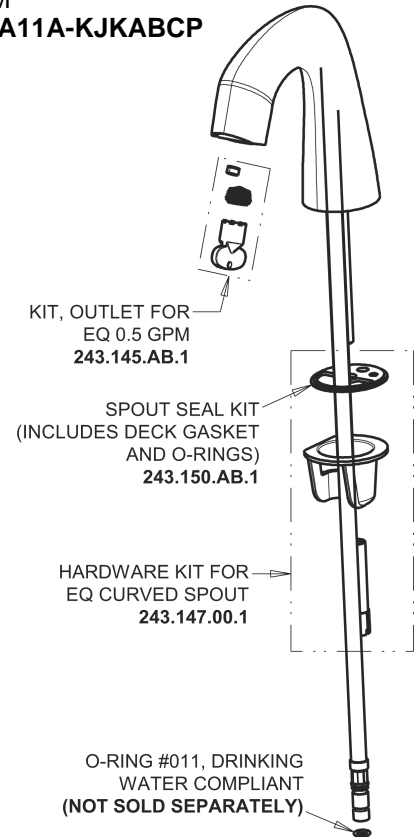

Repair Parts

EQ-A13A-42ABCP

EQ Curved Series Lavatory Sink Faucet with Hands-free Infrared Detection

CHICAGO FAUCETS®

Geberit Group

EQ-42KJKABNF EQ Control Box, AC (Less Transformer), Mechanical Mixer Base Parts:

EQ Brownout Protector (Accessory Only) EQ-012JKNF

Polished Chrome EQ Curved Spout, 0.5 GPM EQ-A11A-KJKABCP

8" Cover Plate, Polished Chrome, for EQ Curved/High Arc Spouts EQ-A13-KJKCP

For Technical Assistance: