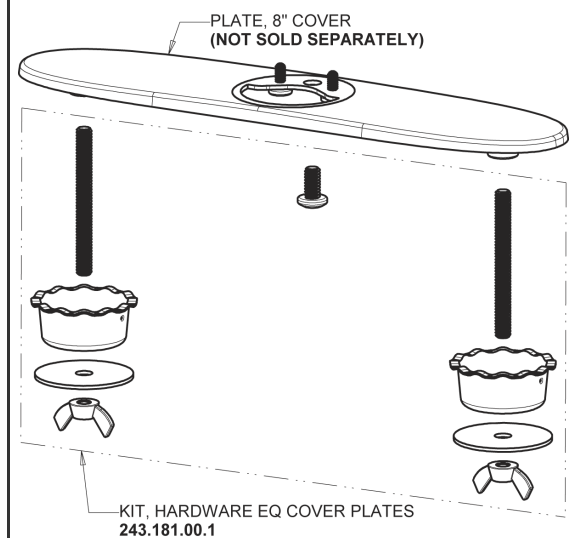

Repair Parts

EQ-A13A-42ABCP

EQ Curved Series Lavatory Sink Faucet with Hands-free Infrared Detection

CHICAGO FAUCETS®

Geberit Group

EQ-42KJKABNF EQ Control Box, AC (Less Transformer), Mechanical Mixer Base Parts:

EQ Brownout Protector (Accessory Only) EQ-012JKNF

Polished Chrome EQ Curved Spout, 0.5 GPM EQ-A11A-KJKABCP

8" Cover Plate, Polished Chrome, for EQ Curved/High Arc Spouts EQ-A13-KJKCP

For Technical Assistance: