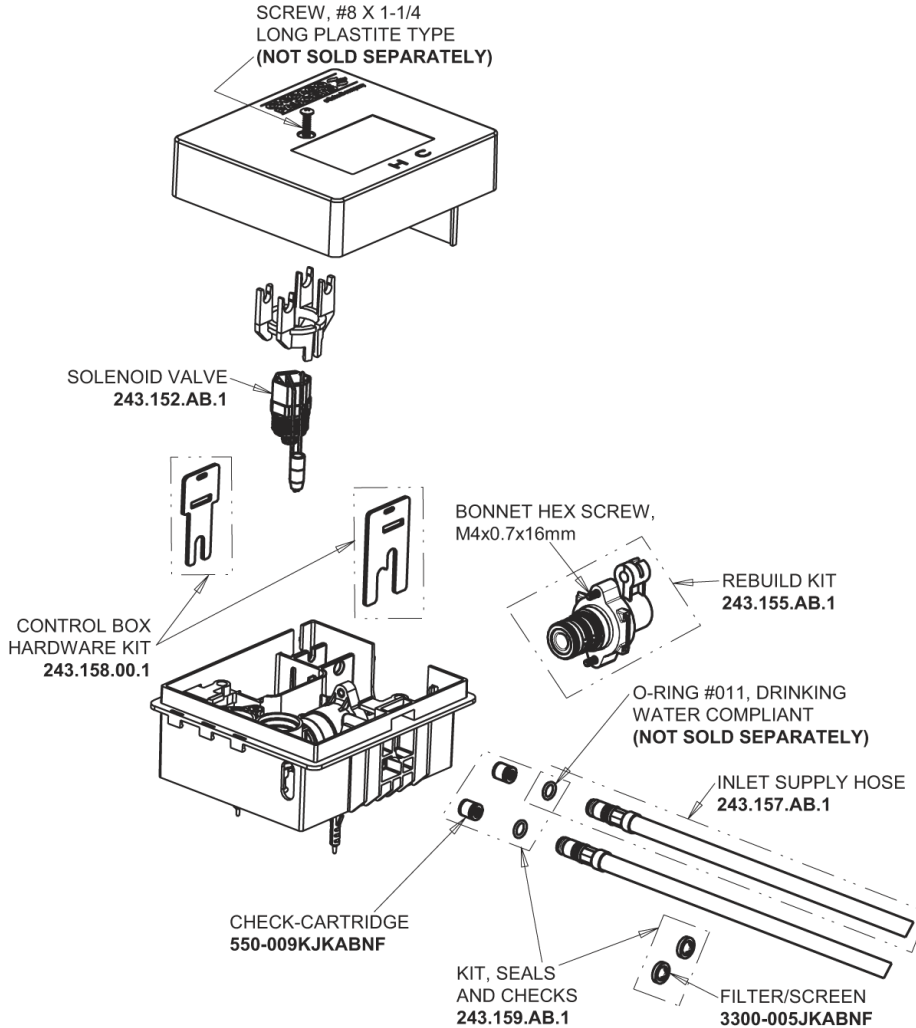

Repair Parts

EQ-A13A-42ABCP

EQ Curved Series Lavatory Sink Faucet with Hands-free Infrared Detection

CHICAGO FAUCETS®

Geberit Group

EQ-42KJKABNF EQ Control Box, AC (Less Transformer), Mechanical Mixer Base Parts:

EQ Brownout Protector (Accessory Only) EQ-012JKNF

Polished Chrome EQ Curved Spout, 0.5 GPM EQ-A11A-KJKABCP

8" Cover Plate, Polished Chrome, for EQ Curved/High Arc Spouts EQ-A13-KJKCP

For Technical Assistance: