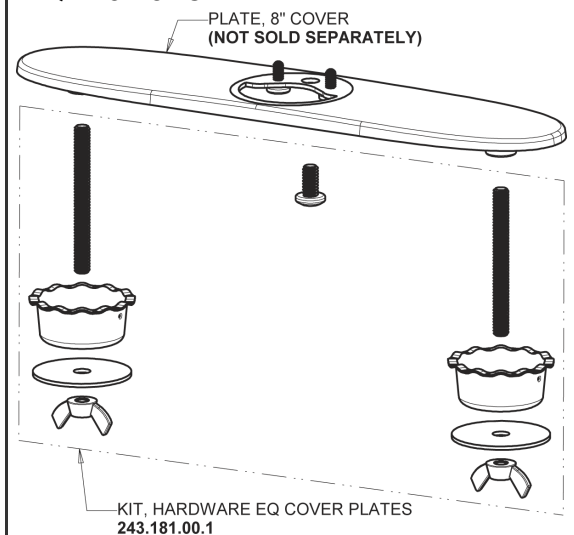

Repair Parts

EQ-A13A-31ABCP

EQ Curved Series Lavatory Sink Faucet with Hands-free Infrared Detection

**CHICAGO
FAUCETS**

a Geberit company

EQ-31KJKABNF EQ Control Box, AC Plug-in, Single-Supply Base Parts:

Polished Chrome EQ Curved Spout, 0.5 GPM EQ-A11A-KJKABCP

8" Cover Plate, Polished Chrome, for EQ Curved/High Arc Spouts EQ-A13-KJKCP

EQ Brownout Protector (Accessory Only) EQ-012JKNF

For Technical Assistance: