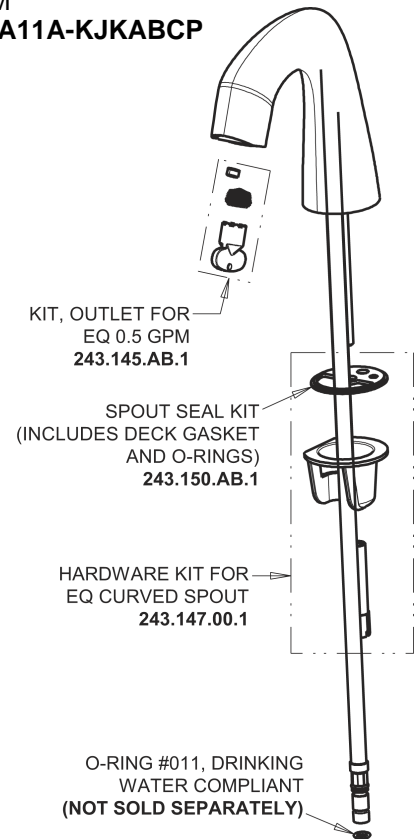

Repair Parts

EQ-A13A-31ABCP

EQ Curved Series Lavatory Sink Faucet with Hands-free Infrared Detection

**CHICAGO
FAUCETS**

a Geberit company

EQ-31KJKABNF EQ Control Box, AC Plug-in, Single-Supply Base Parts:

Polished Chrome EQ Curved Spout, 0.5 GPM EQ-A11A-KJKABCP

8" Cover Plate, Polished Chrome, for EQ Curved/High Arc Spouts EQ-A13-KJKCP

EQ Brownout Protector (Accessory Only) EQ-012JKNF

For Technical Assistance: