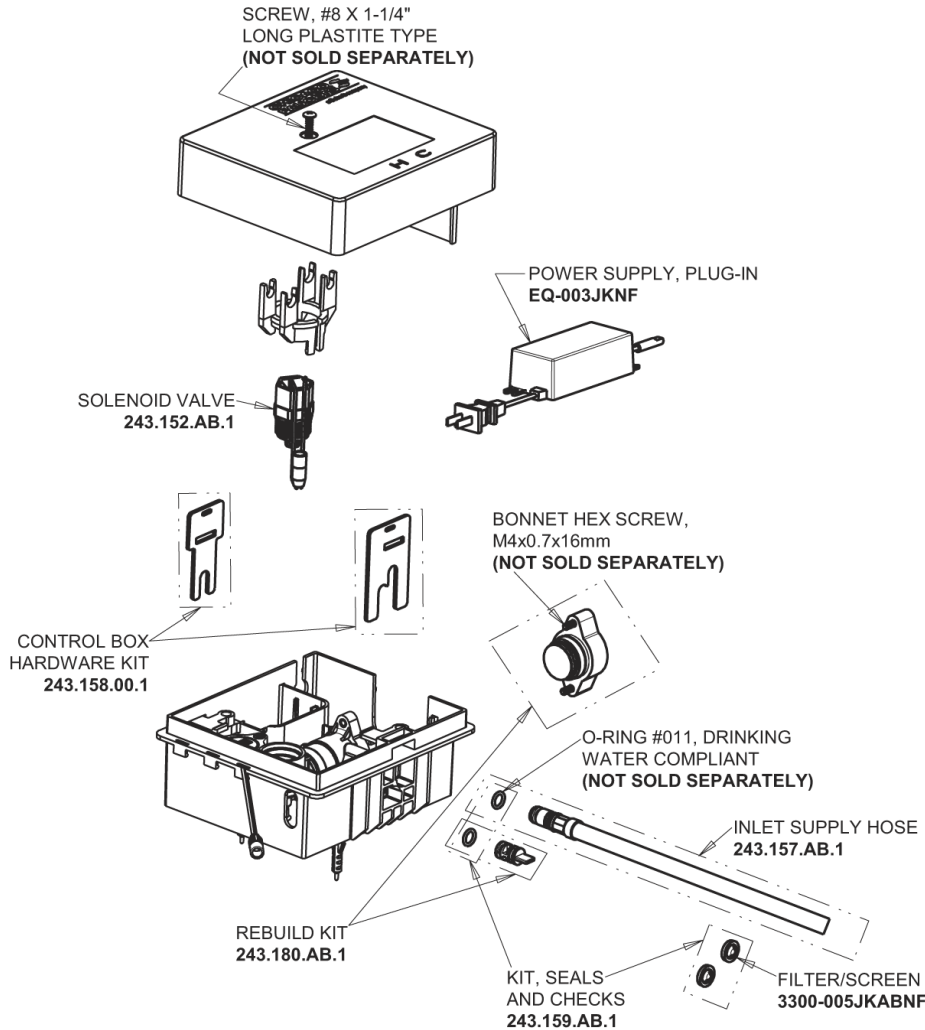

Repair Parts

EQ-A13A-31ABCP

EQ Curved Series Lavatory Sink Faucet with Hands-free Infrared Detection

**CHICAGO
FAUCETS**

a Geberit company

EQ-31KJKABNF EQ Control Box, AC Plug-in, Single-Supply Base Parts:

Polished Chrome EQ Curved Spout, 0.5 GPM EQ-A11A-KJKABCP

8" Cover Plate, Polished Chrome, for EQ Curved/High Arc Spouts EQ-A13-KJKCP

EQ Brownout Protector (Accessory Only) EQ-012JKNF

For Technical Assistance: