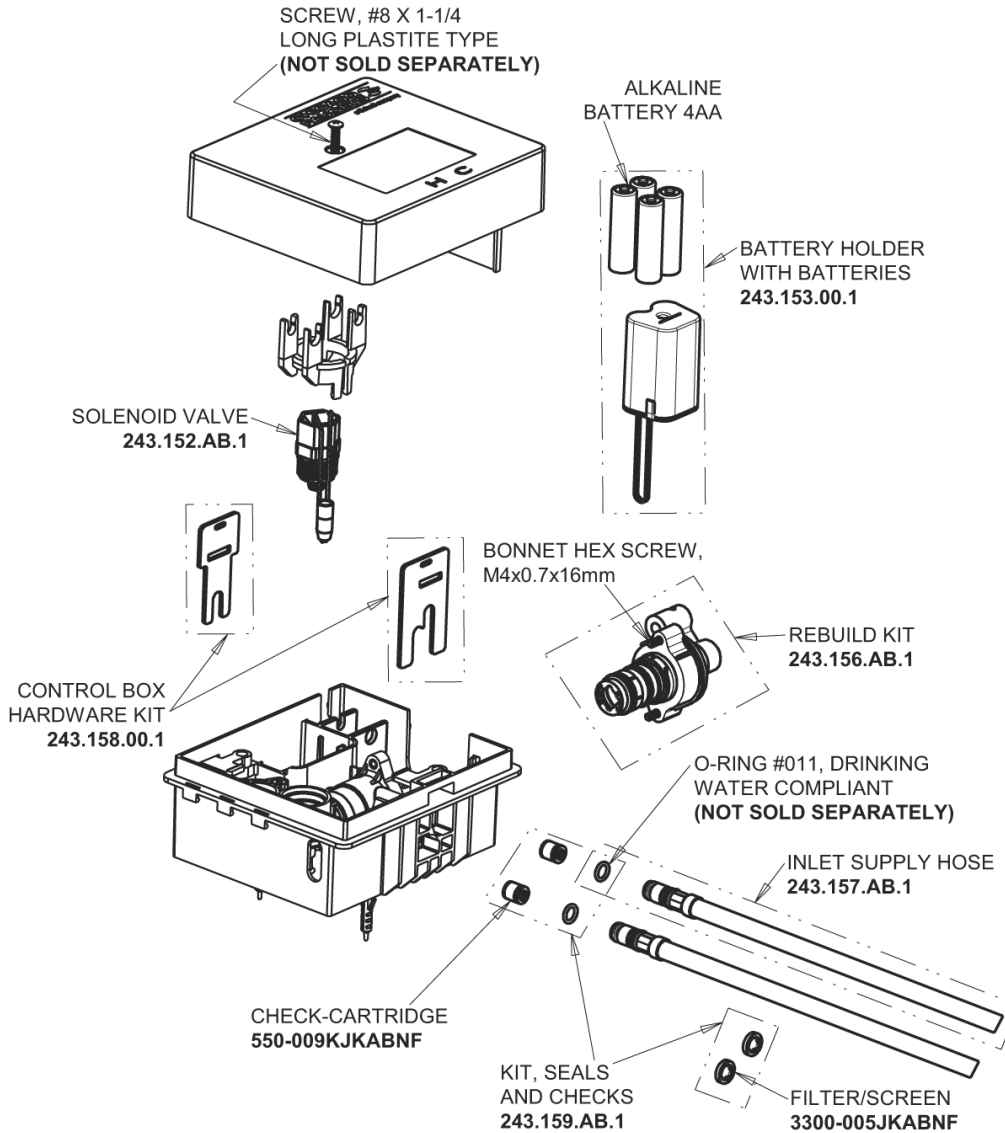

# Repair Parts

EQ-A13A-13ABCP

EQ Curved Series Lavatory Sink Faucet with Hands-free Infrared Detection

**CHICAGO FAUCETS**

a Geberit company

## EQ-13KJKABNF EQ Control Box, Battery, Thermostatic Mixer Base Parts:

## Polished Chrome EQ Curved Spout, 0.5 GPM EQ-A11A-KJKABCP

## 8" Cover Plate, Polished Chrome, for EQ Curved/High Arc Spouts EQ-A13-KJKCP