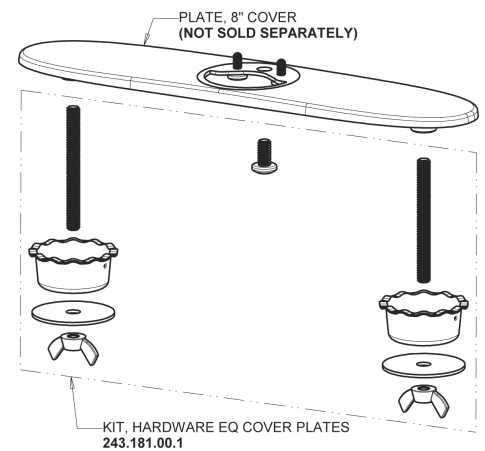

# Repair Parts

EQ-A13A-13ABCP

EQ Curved Series Lavatory Sink Faucet with Hands-free Infrared Detection

**CHICAGO FAUCETS**

a Geberit company

## EQ-13KJKABNF EQ Control Box, Battery, Thermostatic Mixer Base Parts:

## 8" Cover Plate, Polished Chrome, for EQ Curved/High Arc Spouts EQ-A13-KJKCP