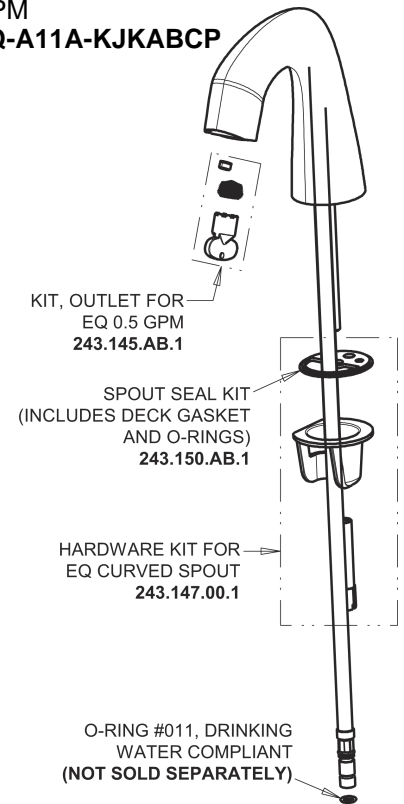

# Repair Parts

EQ-A13A-13ABCP

EQ Curved Series Lavatory Sink Faucet with Hands-free Infrared Detection

**CHICAGO FAUCETS**

a Geberit company

## EQ-13KJKABNF EQ Control Box, Battery, Thermostatic Mixer Base Parts:

## Polished Chrome EQ Curved Spout, 0.5 GPM EQ-A11A-KJKABCP

## 8" Cover Plate, Polished Chrome, for EQ Curved/High Arc Spouts EQ-A13-KJKCP