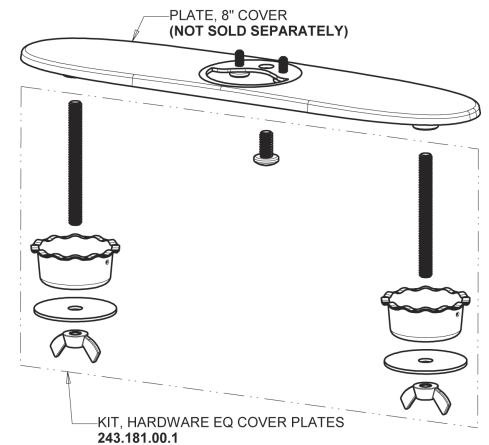

Repair Parts

EQ-A13A-12ABBN

EQ Curved Series Lavatory Sink Faucet with Hands-free Infrared Detection

**CHICAGO
FAUCETS**

a Geberit company

EQ-12KJKABNF EQ Control Box, Battery, Mechanical Mixer Base Parts:

Brushed Nickel EQ Curved Spout, 0.5 GPM EQ-A11A-KJKABBN

8" Cover Plate, Brushed Nickel, for EQ Curved/High Arc Spouts EQ-A13-KJKBN

For Technical Assistance:

Phone: 800-TEC-TRUE (832-8783)

Email: techsupport.us@chicagofaucets.com