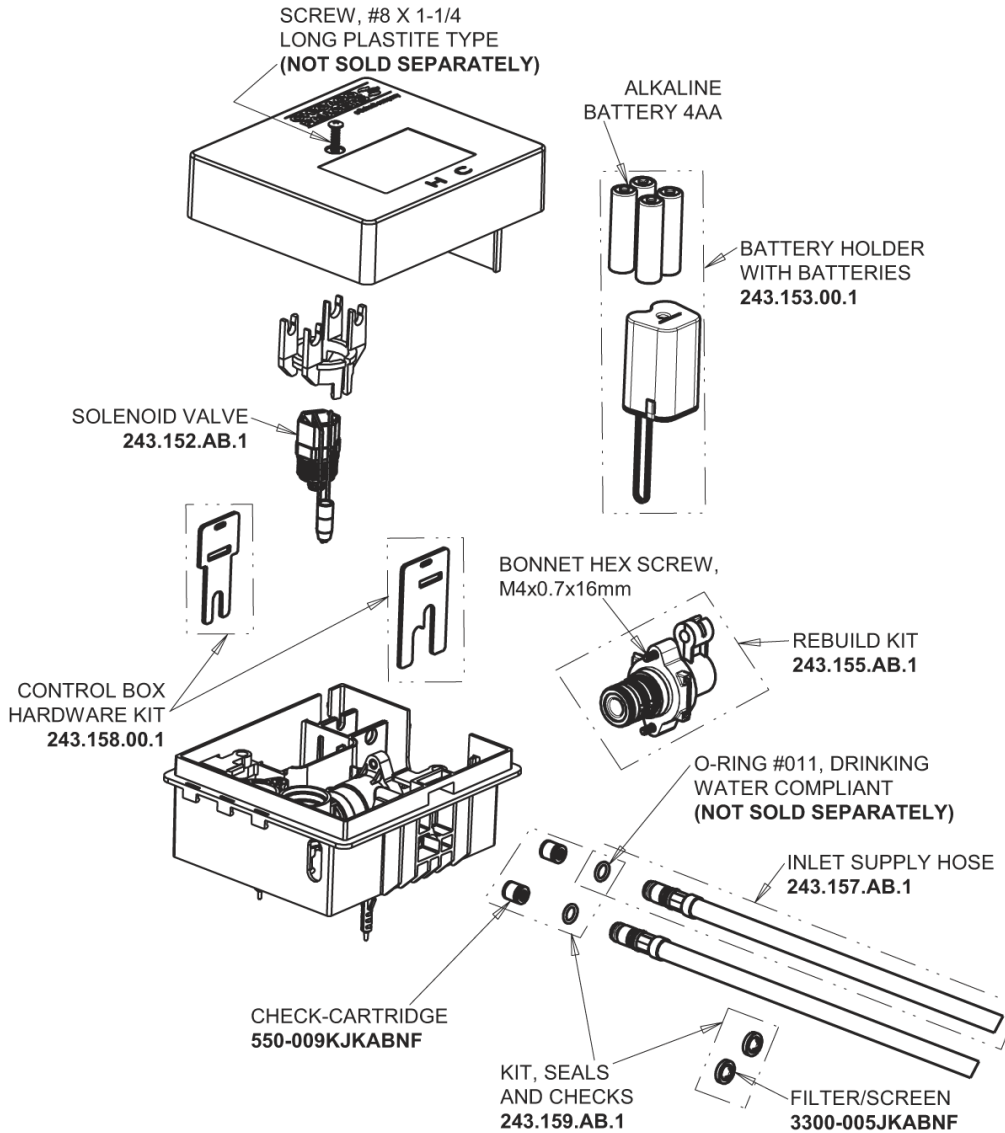

Repair Parts

EQ-A13A-12ABBN

EQ Curved Series Lavatory Sink Faucet with Hands-free Infrared Detection

**CHICAGO
FAUCETS**

a Geberit company

EQ-12KJKABNF EQ Control Box, Battery, Mechanical Mixer Base Parts:

Brushed Nickel EQ Curved Spout, 0.5 GPM EQ-A11A-KJKABBN

8" Cover Plate, Brushed Nickel, for EQ Curved/High Arc Spouts EQ-A13-KJKBN

For Technical Assistance:

Phone: 800-TEC-TRUE (832-8783)

Email: techsupport.us@chicagofaucets.com