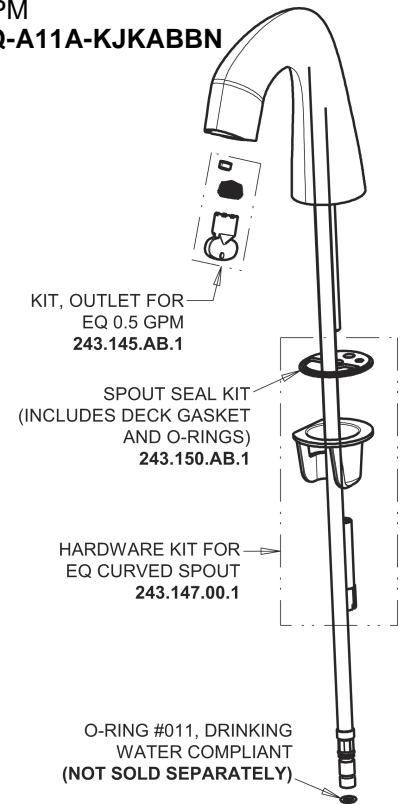

Repair Parts

EQ-A13A-12ABBN

EQ Curved Series Lavatory Sink Faucet with Hands-free Infrared Detection

**CHICAGO
FAUCETS**

a Geberit company

EQ-12KJKABNF EQ Control Box, Battery, Mechanical Mixer Base Parts:

Brushed Nickel EQ Curved Spout, 0.5 GPM EQ-A11A-KJKABBN

8" Cover Plate, Brushed Nickel, for EQ Curved/High Arc Spouts EQ-A13-KJKBN

For Technical Assistance:

Phone: 800-TEC-TRUE (832-8783)

Email: techsupport.us@chicagofaucets.com