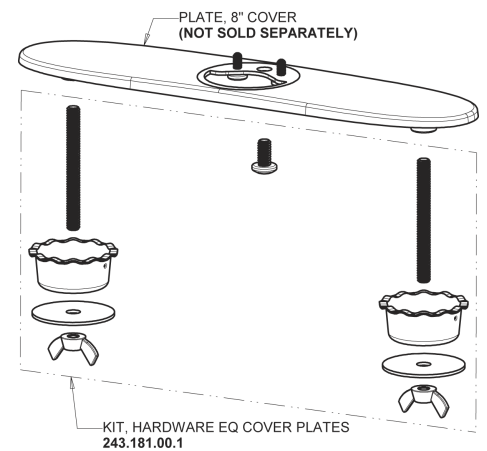

## 8" Cover Plate, Polished Chrome, for EQ Curved/High Arc Spouts EQ-A13-KJKCP