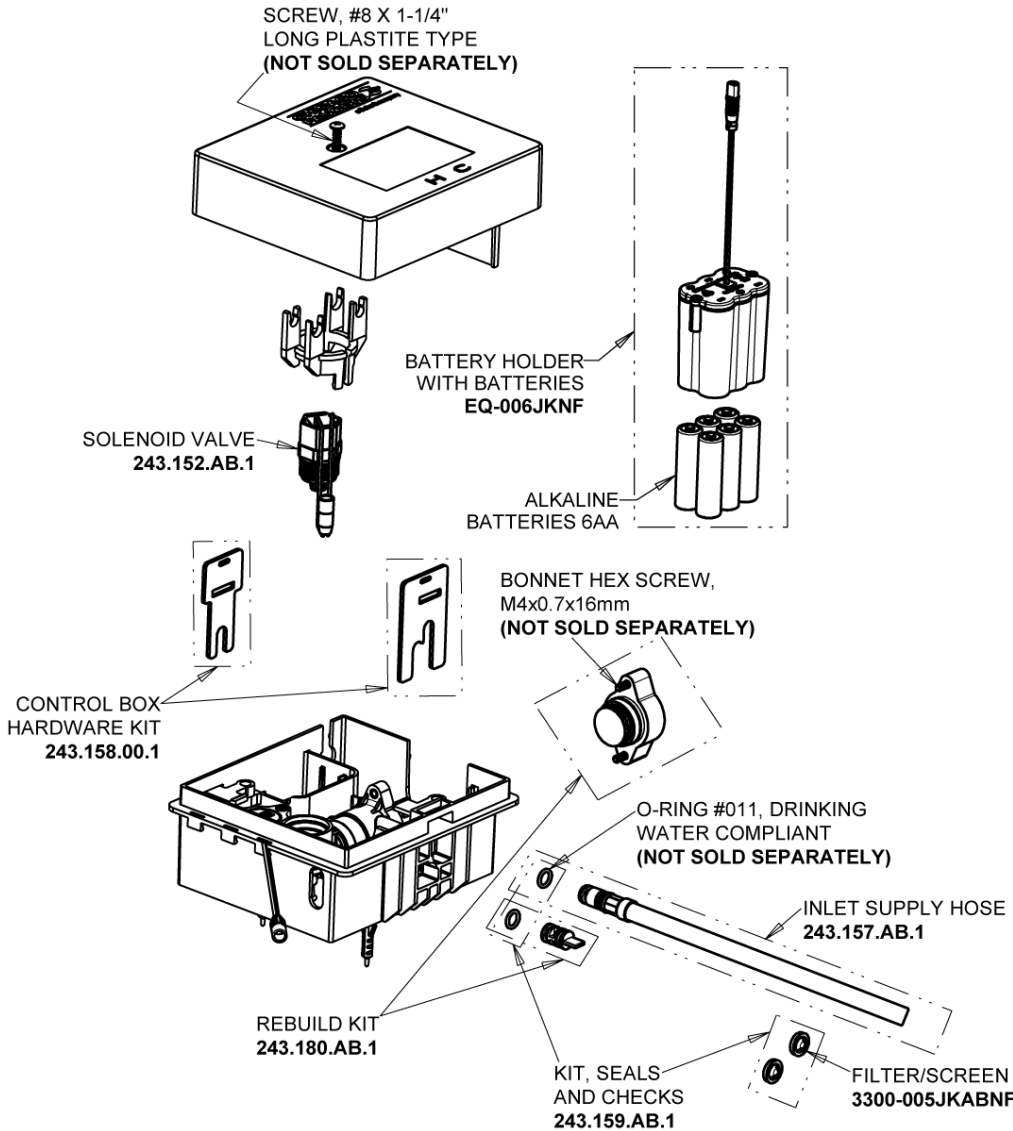

# Repair Parts

EQ-A13A-11ABCP

EQ Curved Series Lavatory Sink Faucet with Hands-free Infrared Detection

## EQ-11KJKABNF EQ Control Box, Battery, Single-Supply Base Parts:

## Polished Chrome EQ Curved Spout, 0.5 GPM EQ-A11A-KJKABCP

## 8" Cover Plate, Polished Chrome, for EQ Curved/High Arc Spouts EQ-A13-KJKCP