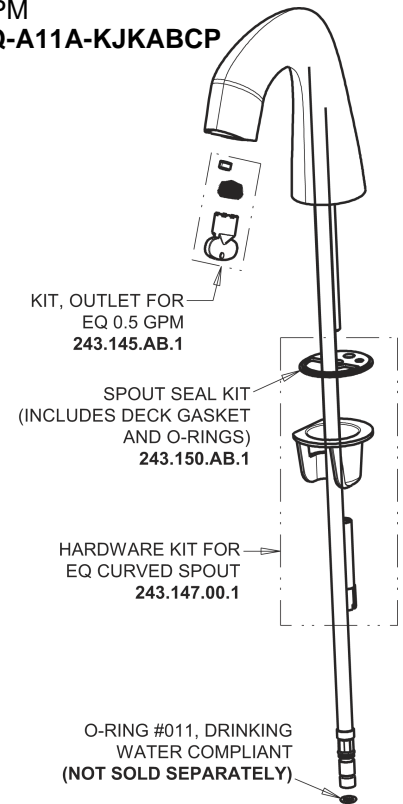

# Repair Parts

EQ-A13A-11ABCP

EQ Curved Series Lavatory Sink Faucet with Hands-free Infrared Detection

## EQ-11KJKABNF EQ Control Box, Battery, Single-Supply Base Parts:

## Polished Chrome EQ Curved Spout, 0.5 GPM EQ-A11A-KJKABCP

## 8" Cover Plate, Polished Chrome, for EQ Curved/High Arc Spouts EQ-A13-KJKCP