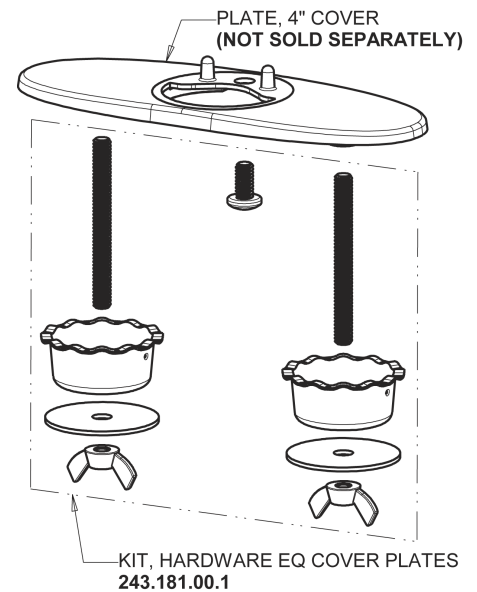

Repair Parts

EQ-A12C-23ABBN

EQ Curved Series Lavatory Sink Faucet with Hands-free Infrared Detection

CHICAGO FAUCETS

a Geberit company

EQ-C-23KJKABNF EQ Control Box, SSPS, Thermostatic Mixer Base Parts:

Brushed Nickel EQ Curved Spout, 0.35 GPM EQ-A11C-KJKABBN

4" Cover Plate, Brushed Nickel, for EQ Curved/High Arc Spouts EQ-A12-KJKBN

For Technical Assistance:

Phone: 800-TEC-TRUE (832-8783)

Email: techsupport.us@chicagofaucets.com

2100 South Clearwater Drive

Des Plaines, IL 60018