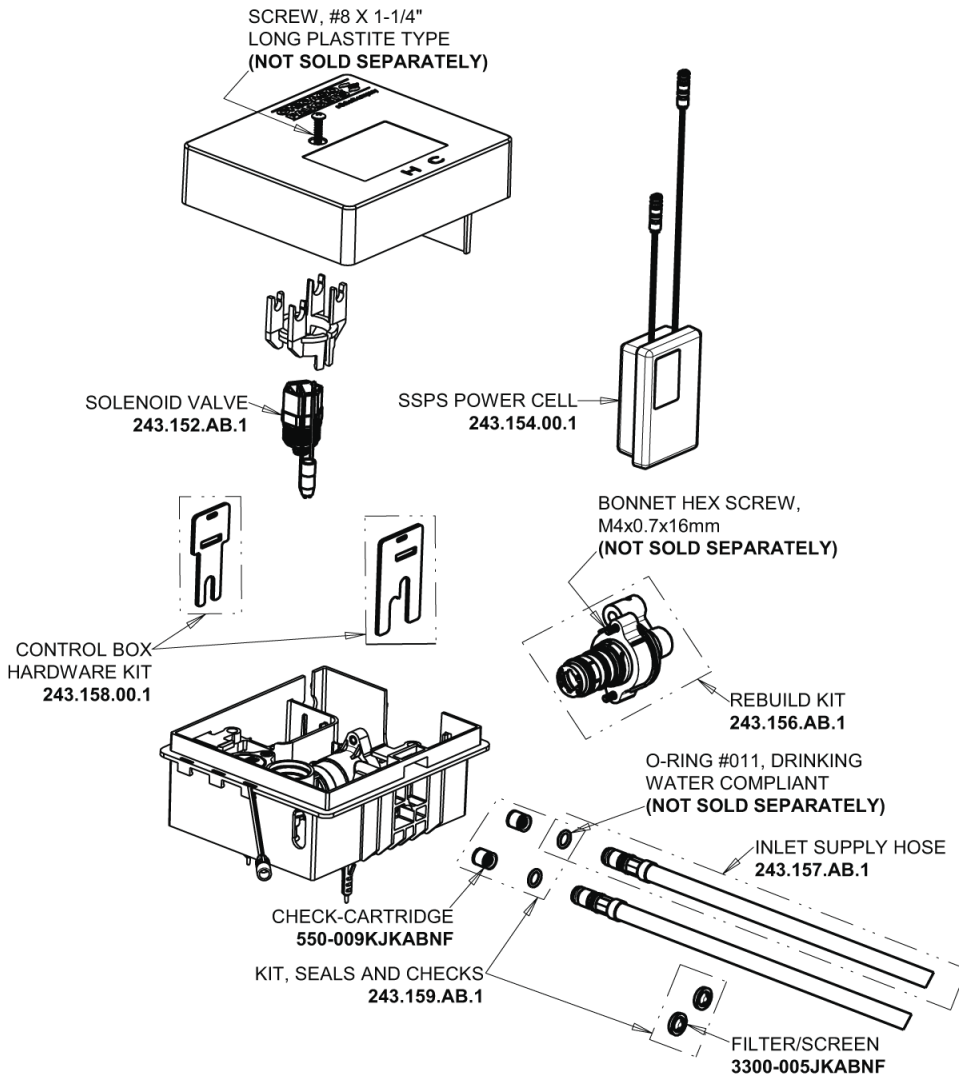

Repair Parts

EQ-A12C-23ABBN

EQ Curved Series Lavatory Sink Faucet with Hands-free Infrared Detection

CHICAGO FAUCETS

a Geberit company

EQ-C-23KJKABNF EQ Control Box, SSPS, Thermostatic Mixer Base Parts:

Brushed Nickel EQ Curved Spout, 0.35 GPM EQ-A11C-KJKABBN

4" Cover Plate, Brushed Nickel, for EQ Curved/High Arc Spouts EQ-A12-KJKBN

For Technical Assistance:

Phone: 800-TEC-TRUE (832-8783)

Email: techsupport.us@chicagofaucets.com

2100 South Clearwater Drive

Des Plaines, IL 60018