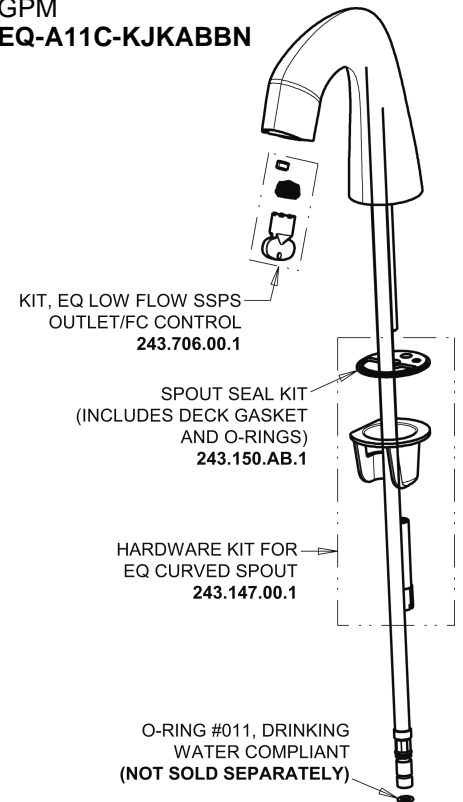

Repair Parts

EQ-A12C-23ABBN

EQ Curved Series Lavatory Sink Faucet with Hands-free Infrared Detection

CHICAGO FAUCETS

a Geberit company

EQ-C-23KJKABNF EQ Control Box, SSPS, Thermostatic Mixer Base Parts:

Brushed Nickel EQ Curved Spout, 0.35 GPM EQ-A11C-KJKABBN

4" Cover Plate, Brushed Nickel, for EQ Curved/High Arc Spouts EQ-A12-KJKBN

For Technical Assistance:

Phone: 800-TEC-TRUE (832-8783)

Email: techsupport.us@chicagofaucets.com

2100 South Clearwater Drive

Des Plaines, IL 60018