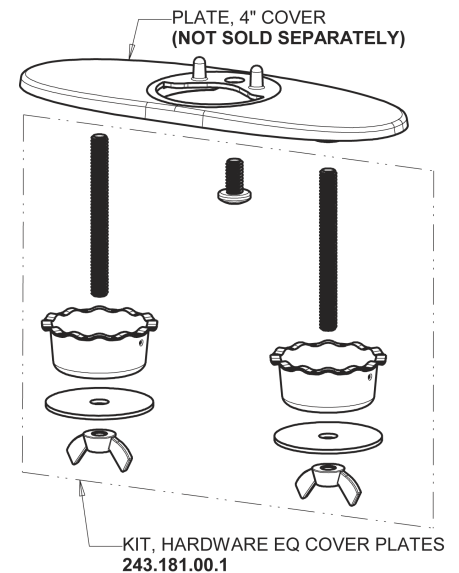

Repair Parts

EQ-A12C-13ABCP

EQ Curved Series Lavatory Sink Faucet with Hands-free Infrared Detection

**CHICAGO
FAUCETS**
Geberit Group

EQ-13KJKABNF EQ Control Box, Battery, Thermostatic Mixer Base Parts:

Polished Chrome EQ Curved Spout, 0.35 GPM EQ-A11C-KJKABCP

4" Cover Plate, Polished Chrome, for EQ Curved/High Arc Spouts EQ-A12-KJKCP

For Technical Assistance:

Phone: 800-TEC-TRUE (832-8783)

Email: techsupport.us@chicagofaucets.com

2100 South Clearwater Drive

Des Plaines, IL 60018