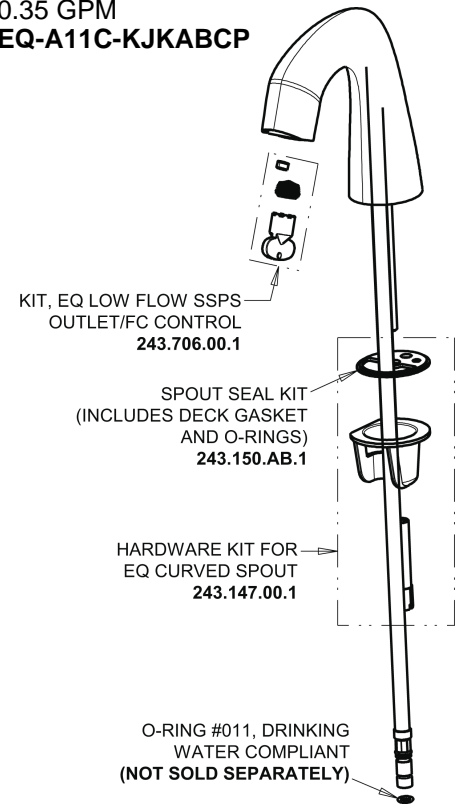

Repair Parts

EQ-A12C-13ABCP

EQ Curved Series Lavatory Sink Faucet with Hands-free Infrared Detection

**CHICAGO
FAUCETS**
Geberit Group

EQ-13KJKABNF EQ Control Box, Battery, Thermostatic Mixer Base Parts:

Polished Chrome EQ Curved Spout, 0.35 GPM EQ-A11C-KJKABCP

4" Cover Plate, Polished Chrome, for EQ Curved/High Arc Spouts EQ-A12-KJKCP

For Technical Assistance:

Phone: 800-TEC-TRUE (832-8783)

Email: techsupport.us@chicagofaucets.com

2100 South Clearwater Drive

Des Plaines, IL 60018