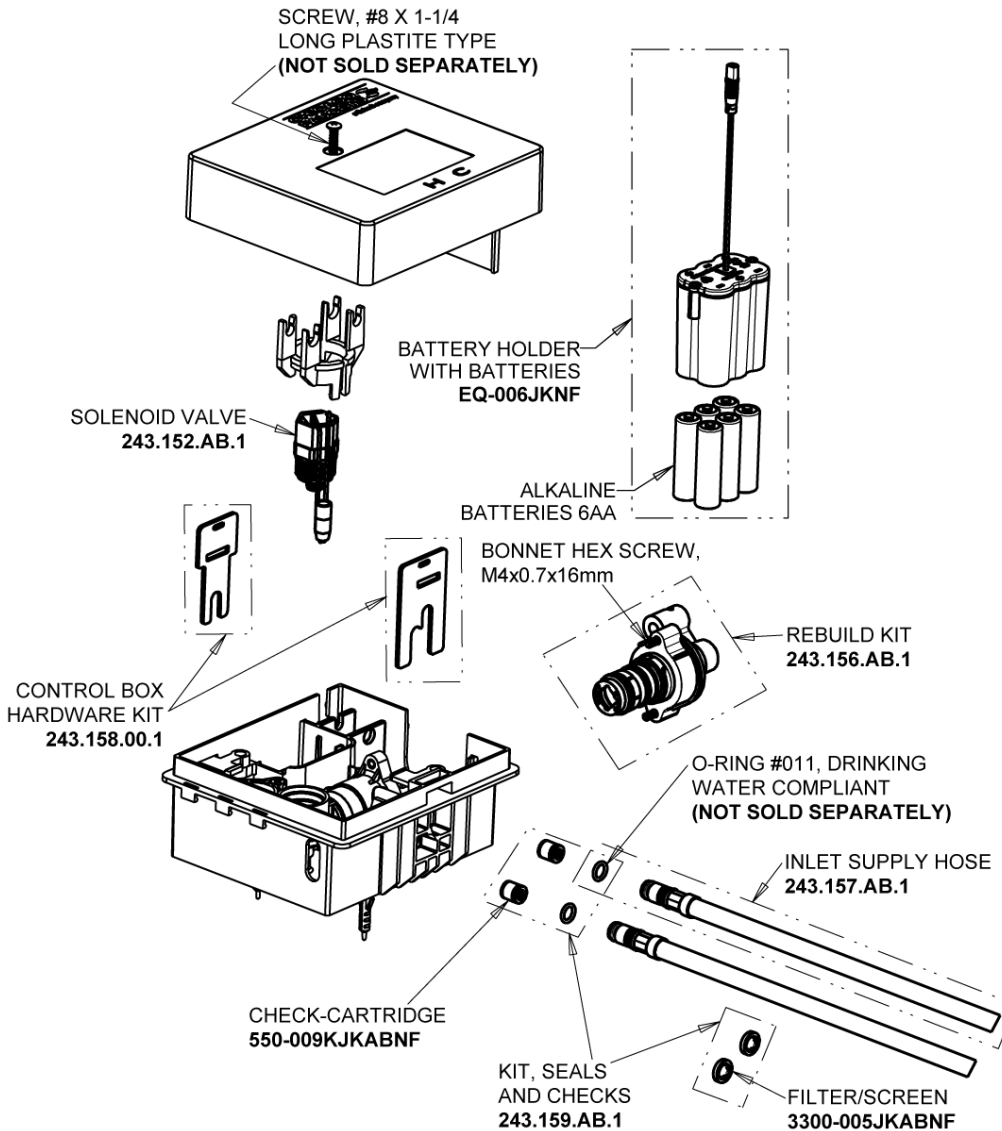

Repair Parts

EQ-A12C-13ABCP

EQ Curved Series Lavatory Sink Faucet with Hands-free Infrared Detection

**CHICAGO
FAUCETS**
Geberit Group

EQ-13KJKABNF EQ Control Box, Battery, Thermostatic Mixer Base Parts:

Polished Chrome EQ Curved Spout, 0.35 GPM EQ-A11C-KJKABCP

4" Cover Plate, Polished Chrome, for EQ Curved/High Arc Spouts EQ-A12-KJKCP

For Technical Assistance:

Phone: 800-TEC-TRUE (832-8783)

Email: techsupport.us@chicagofaucets.com

2100 South Clearwater Drive

Des Plaines, IL 60018