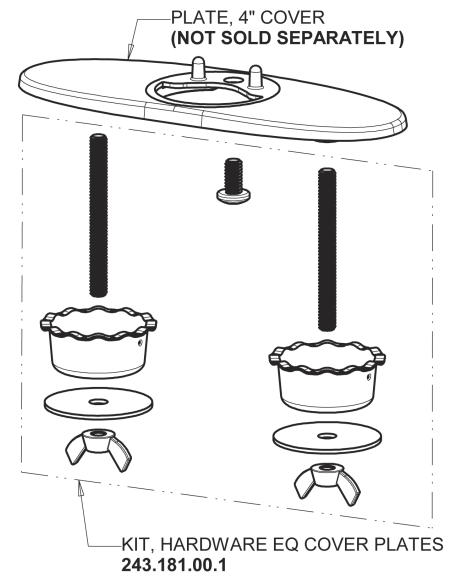

Repair Parts

EQ-A12B-23ABCP

EQ Curved Series Lavatory Sink Faucet with Hands-free Infrared Detection

CHICAGO FAUCETS

a Geberit company

EQ-23KJKABNF EQ Control Box, SSPS, Thermostatic Mixer Base Parts:

Polished Chrome EQ Curved Spout, 1.0 GPM EQ-A11B-KJKABCP

4" Cover Plate, Polished Chrome, for EQ Curved/High Arc Spouts EQ-A12-KJKCP

For Technical Assistance:

Phone: 800-TEC-TRUE (832-8783)

Email: techsupport.us@chicagofaucets.com

2100 South Clearwater Drive

Des Plaines, IL 60018