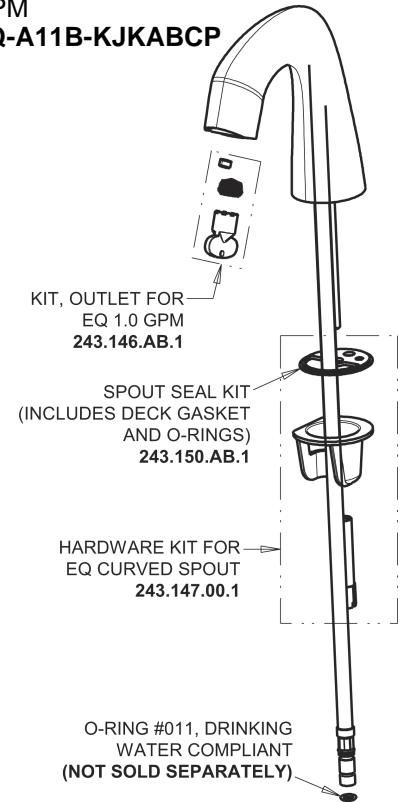

Repair Parts

EQ-A12B-23ABCP

EQ Curved Series Lavatory Sink Faucet with Hands-free Infrared Detection

CHICAGO FAUCETS

a Geberit company

EQ-23KJKABNF EQ Control Box, SSPS, Thermostatic Mixer Base Parts:

Polished Chrome EQ Curved Spout, 1.0 GPM EQ-A11B-KJKABCP

4" Cover Plate, Polished Chrome, for EQ Curved/High Arc Spouts EQ-A12-KJKCP

For Technical Assistance:

Phone: 800-TEC-TRUE (832-8783)

Email: techsupport.us@chicagofaucets.com

2100 South Clearwater Drive

Des Plaines, IL 60018