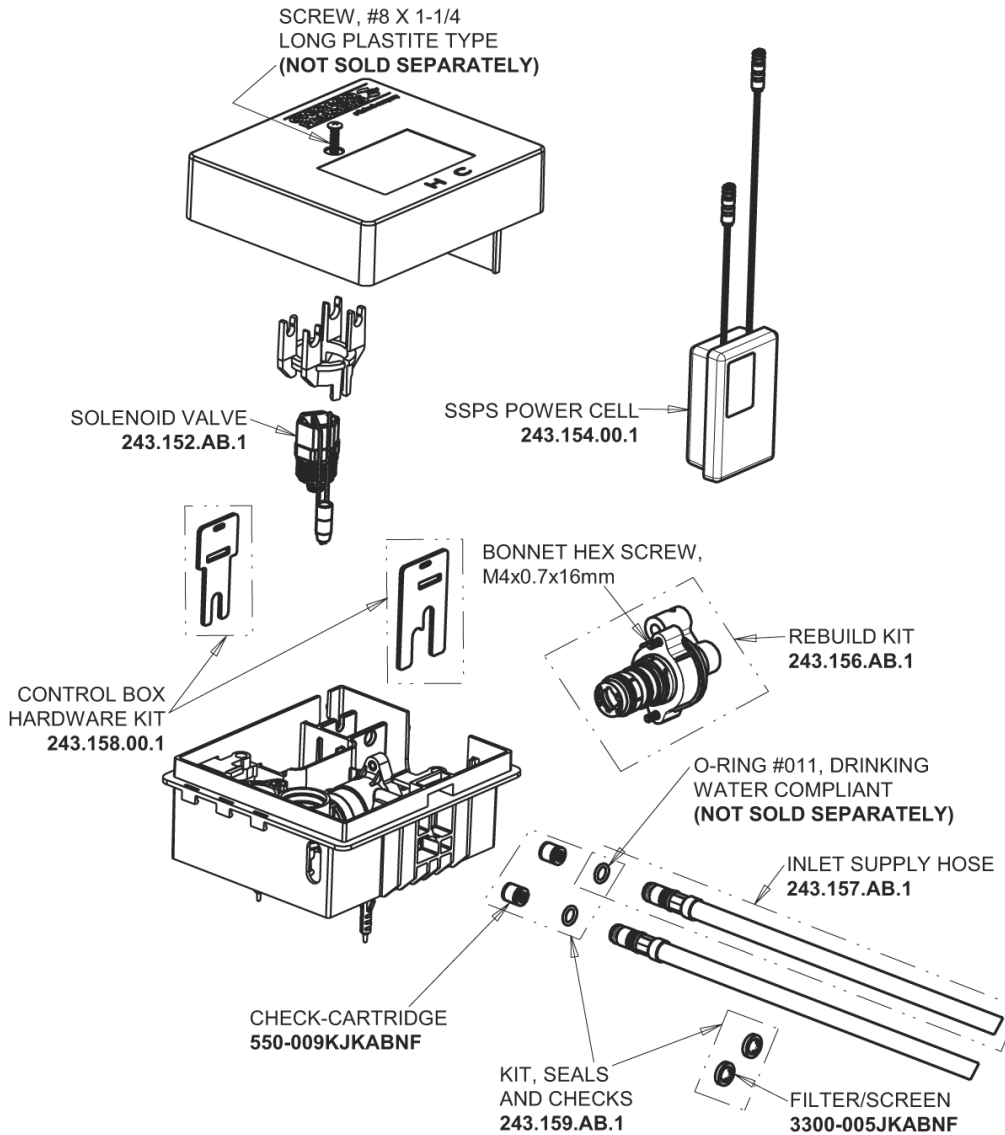

Repair Parts

EQ-A12B-23ABCP

EQ Curved Series Lavatory Sink Faucet with Hands-free Infrared Detection

CHICAGO FAUCETS

a Geberit company

EQ-23KJKABNF EQ Control Box, SSPS, Thermostatic Mixer Base Parts:

Polished Chrome EQ Curved Spout, 1.0 GPM EQ-A11B-KJKABCP

4" Cover Plate, Polished Chrome, for EQ Curved/High Arc Spouts EQ-A12-KJKCP

For Technical Assistance:

Phone: 800-TEC-TRUE (832-8783)

Email: techsupport.us@chicagofaucets.com

2100 South Clearwater Drive

Des Plaines, IL 60018